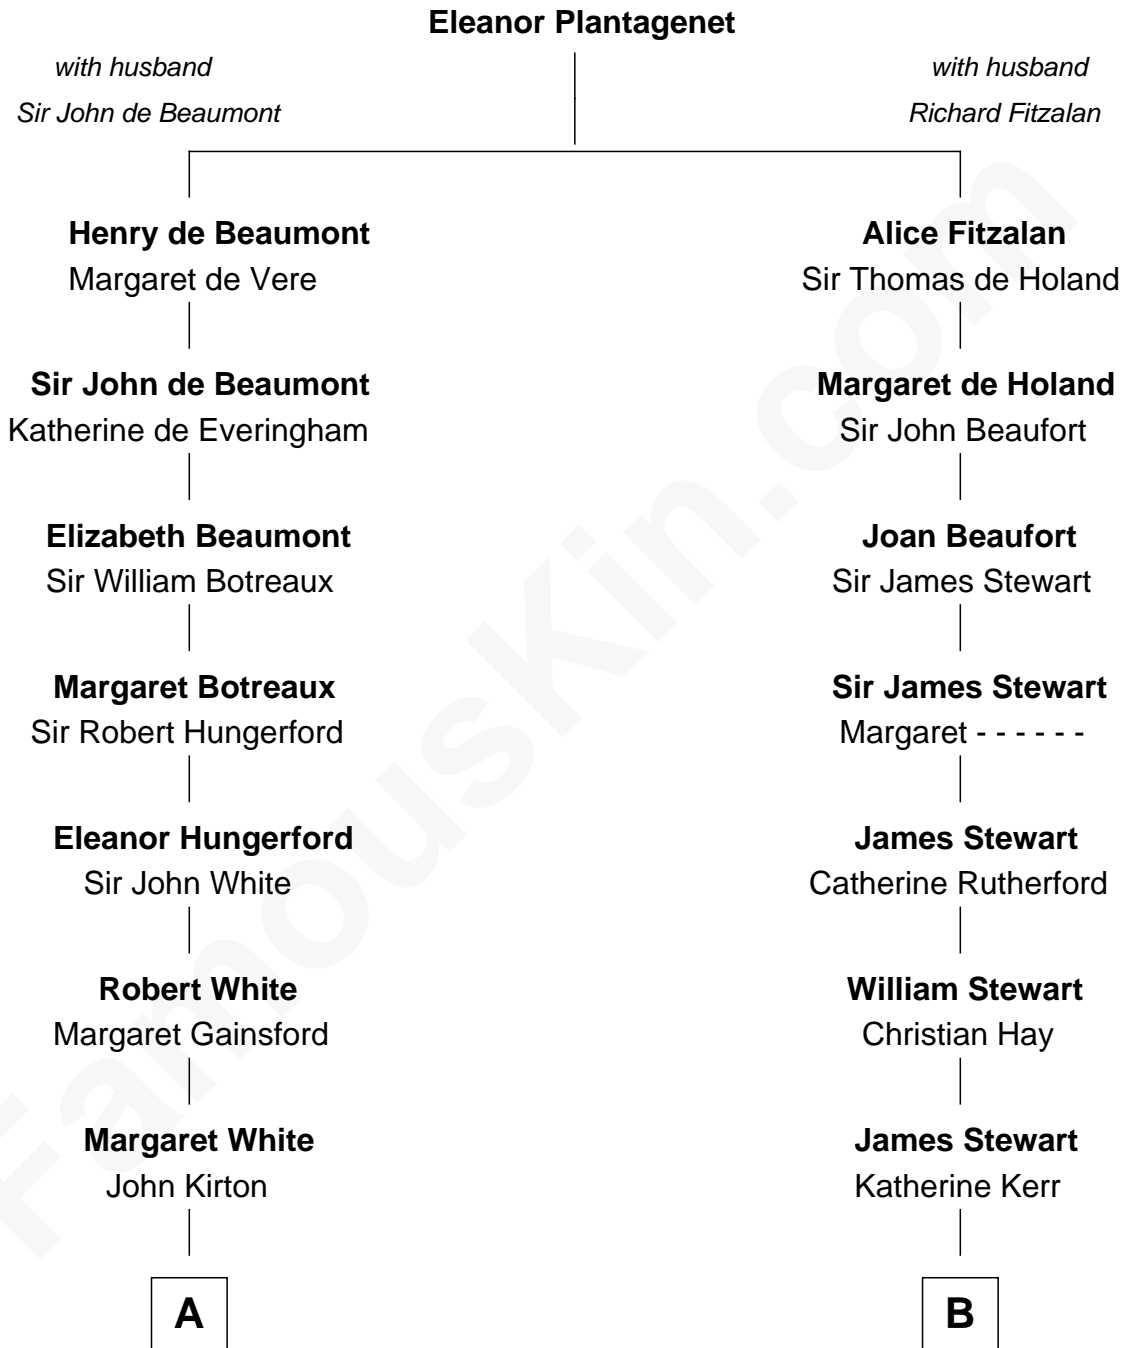

FamousKin.com Relationship Chart of

Luciana Pedraza

Argentine Movie Actress

15th cousin 6 times removed of

Noel Coward

Playwright, Actor, and Songwriter

C

—
Lisandro Billinghamurst

Ana Kidd

—
Rosa Laureana Billinghamurst

Alfredo Ferrari

—
Susana Ferrari

Andrés Cipriano Humberto Pedraza

—
Private

Luciana Pedraza

Movie Actress