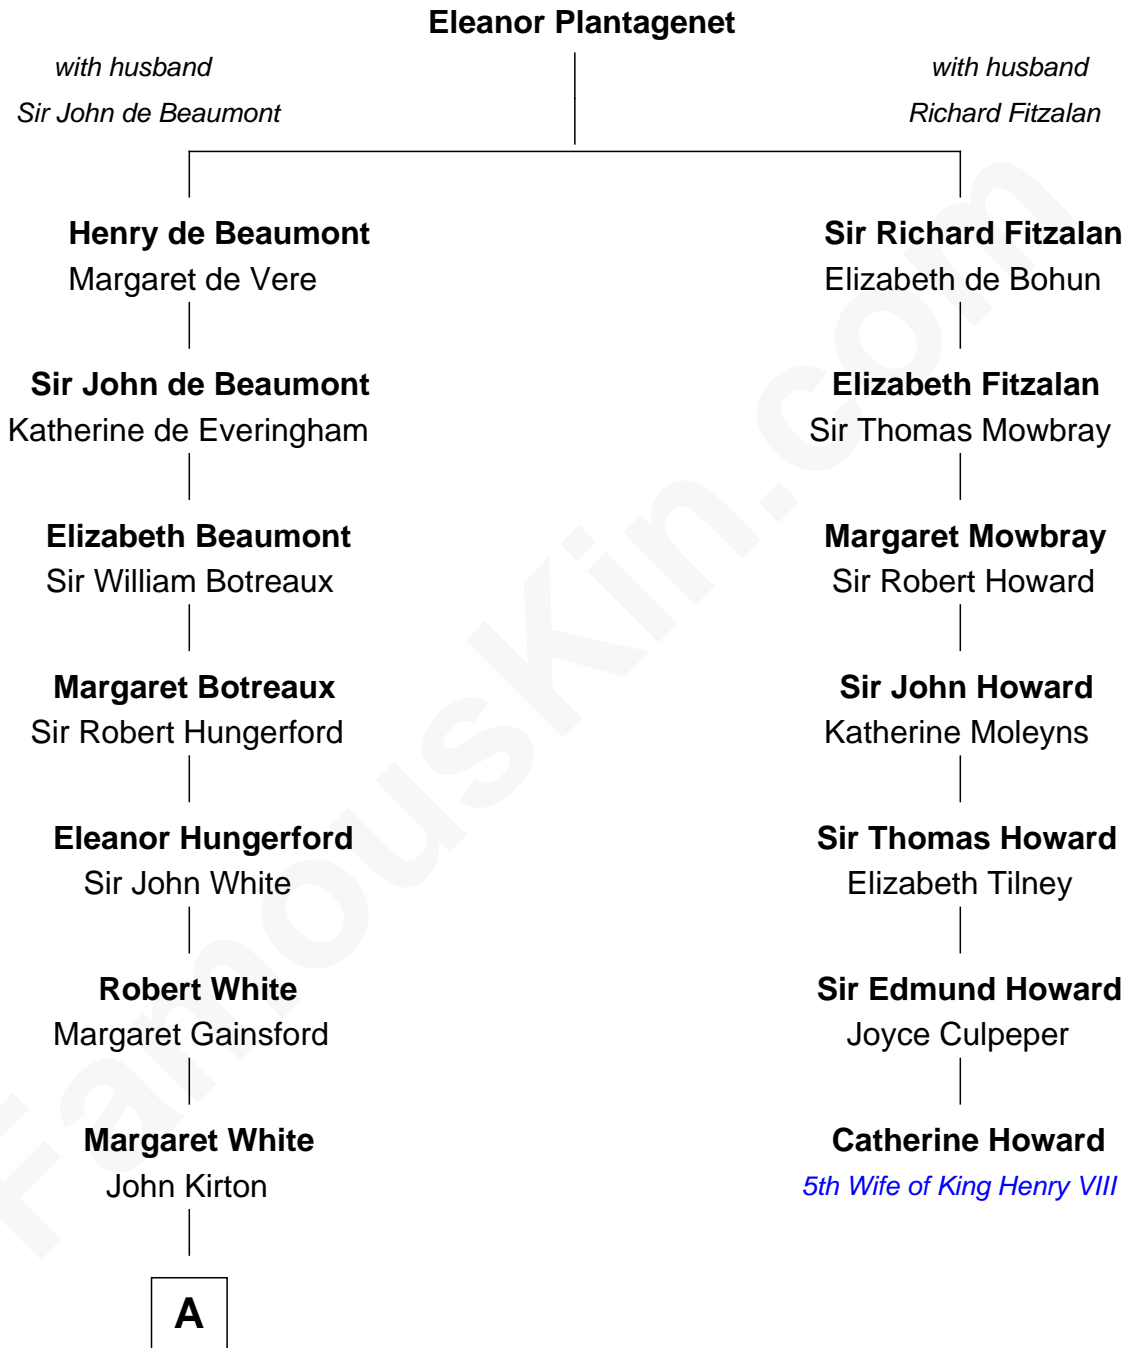

FamousKin.com Relationship Chart of

Luciana Pedraza

Argentine Movie Actress

6th cousin 15 times removed of

Catherine Howard

5th Wife of King Henry VIII

A

Stephen Kirton

Margaret Offley

Grissell Kirton

Sir Nicholas Woodroffe

Sir David Woodroffe

Catherine White

Robert Woodroffe

Lettice Duncombe

Sir George Woodroffe