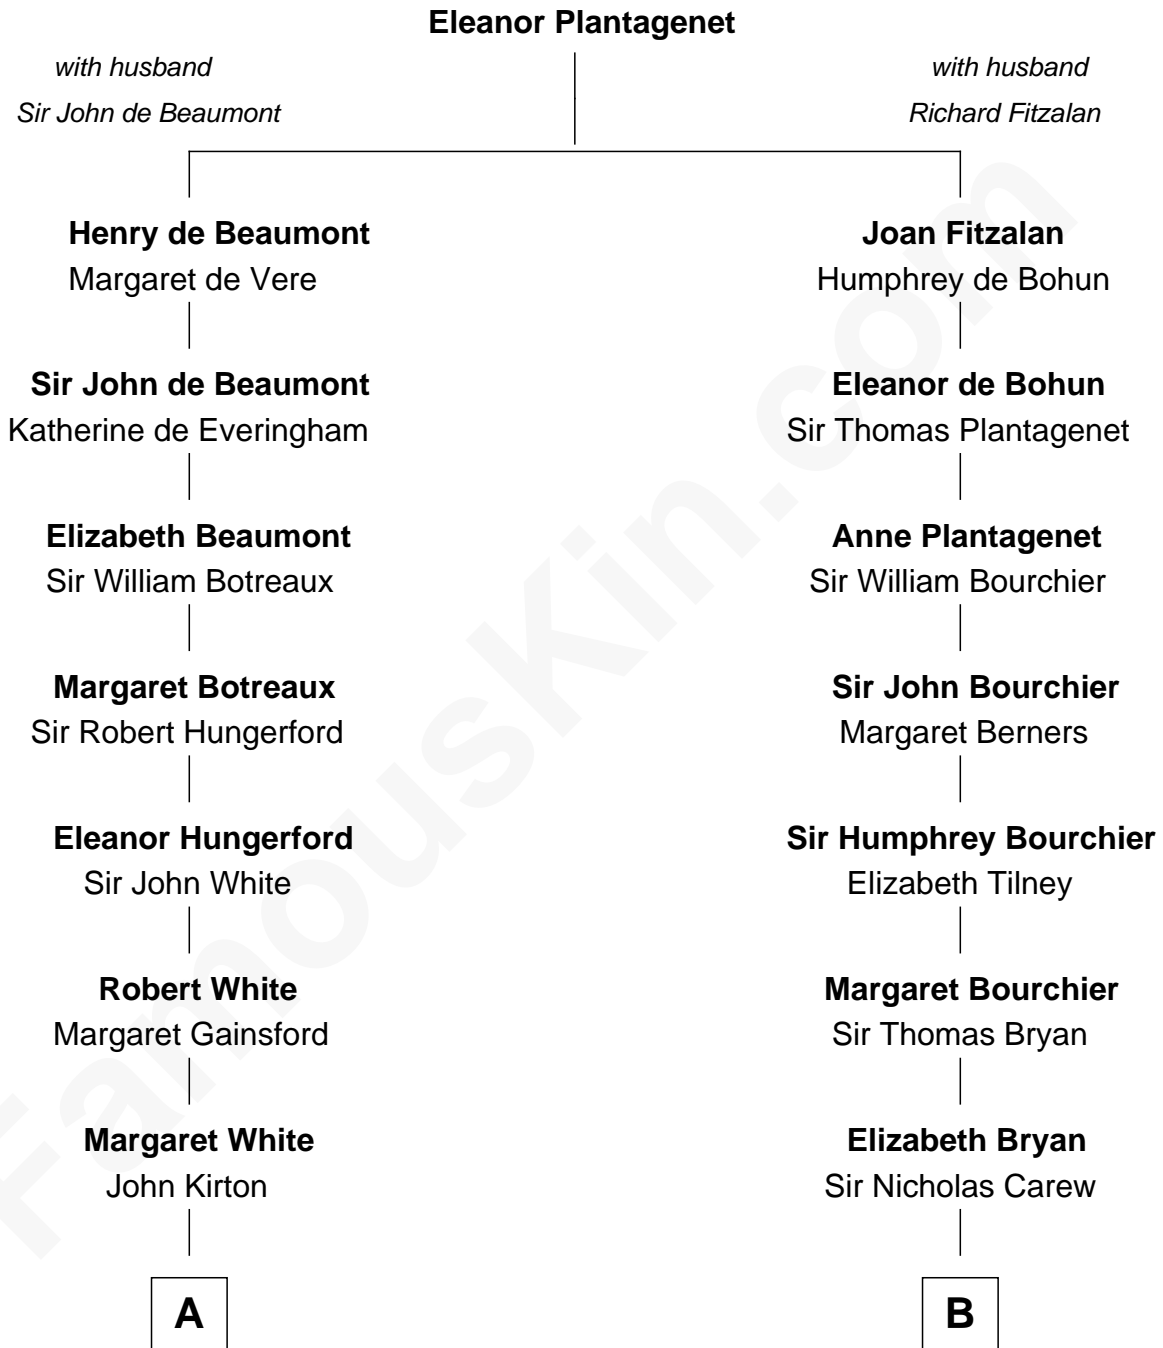

FamousKin.com Relationship Chart of

Luciana Pedraza

Argentine Movie Actress

14th cousin 7 times removed of

Robert Treat Paine

Signer of the Declaration of Independence

C

—
Lisandro Billinghamurst

Ana Kidd

—
Rosa Laureana Billinghamurst

Alfredo Ferrari

—
Susana Ferrari

Andrés Cipriano Humberto Pedraza

—
Private

Luciana Pedraza

Movie Actress