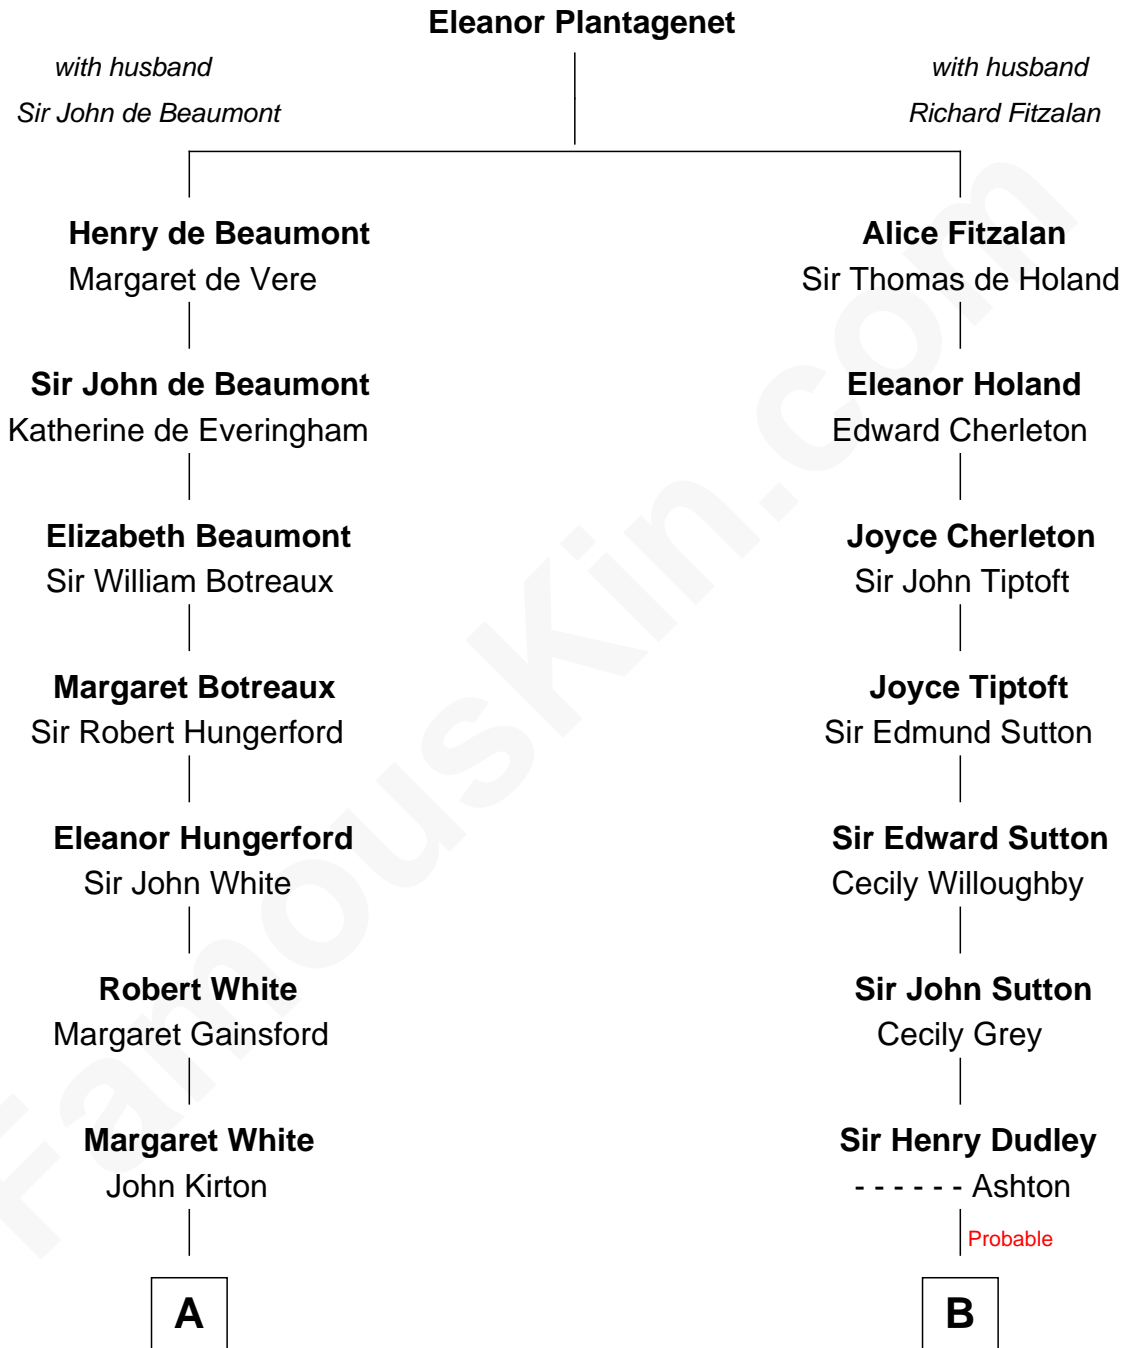

FamousKin.com Relationship Chart of

Luciana Pedraza

Argentine Movie Actress

16th cousin 5 times removed of

Colonel Robert Gould Shaw

U.S. Civil War leader of film "Glory" fame

C

—
Lisandro Billinghamurst

Ana Kidd

—
Rosa Laureana Billinghamurst

Alfredo Ferrari

—
Susana Ferrari

Andrés Cipriano Humberto Pedraza

—
Private

- - - - -
—
Luciana Pedraza

Movie Actress