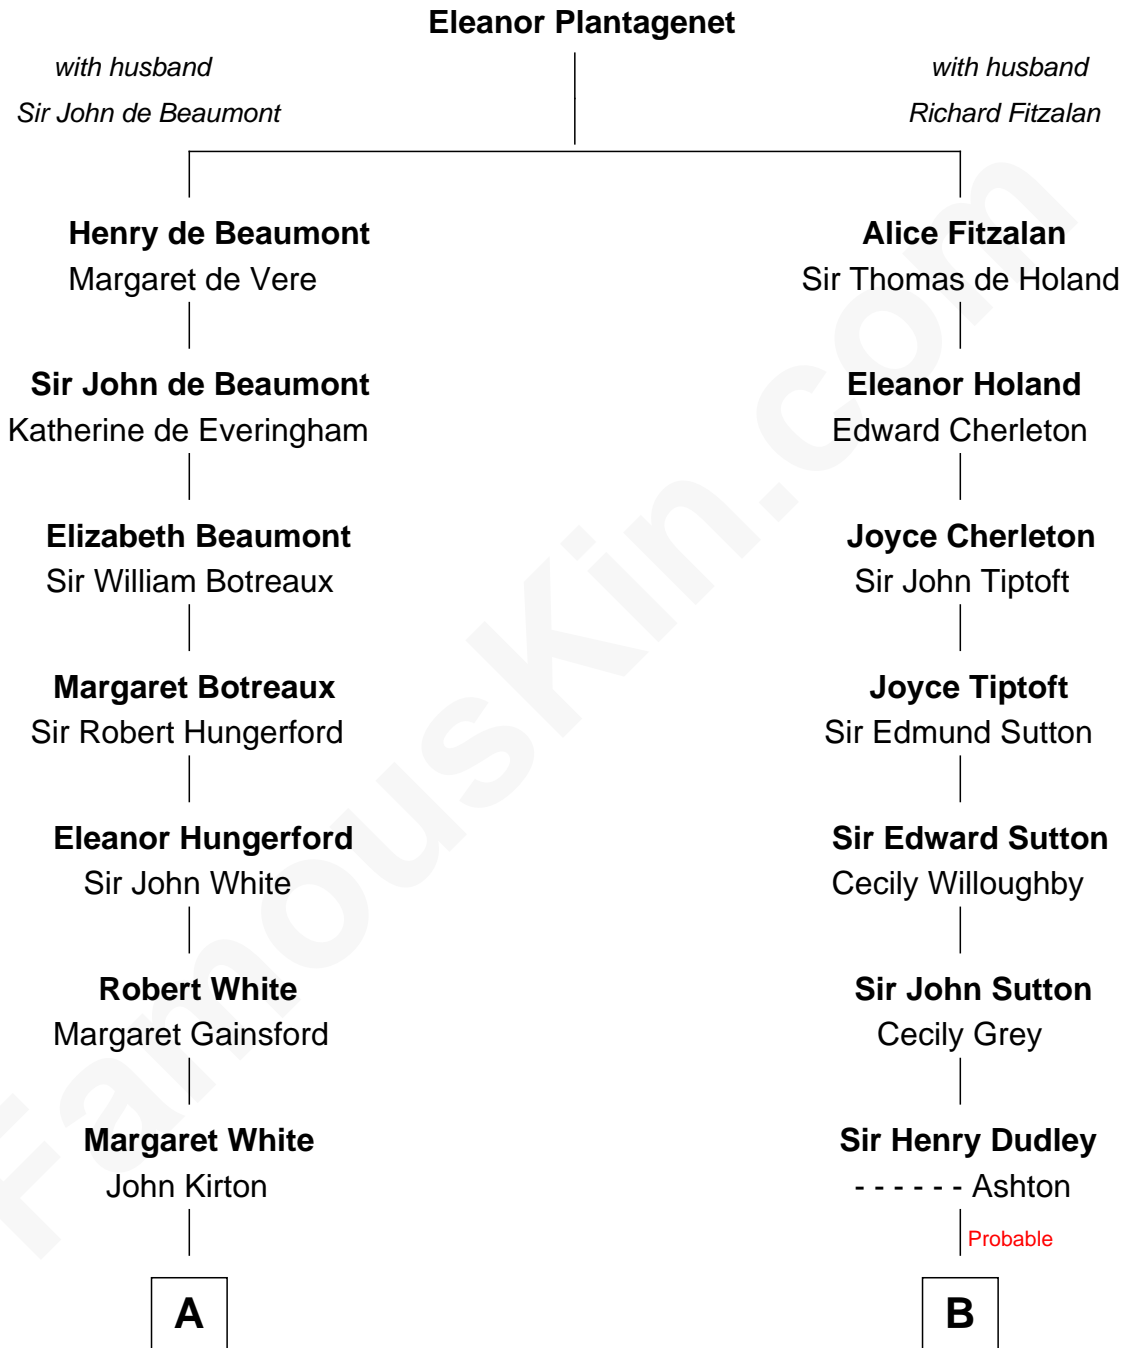

# FamousKin.com Relationship Chart of

**Luciana Pedraza**

*Argentine Movie Actress*

14th cousin 7 times removed of

**Nicholas Gilman**

*Signer of the U.S. Constitution*

**C**

—  
**Lisandro Billinghamurst**

Ana Kidd

—  
**Rosa Laureana Billinghamurst**

Alfredo Ferrari

—  
**Susana Ferrari**

Andrés Cipriano Humberto Pedraza

—  
**Private**  
-----

—  
**Luciana Pedraza**

*Movie Actress*