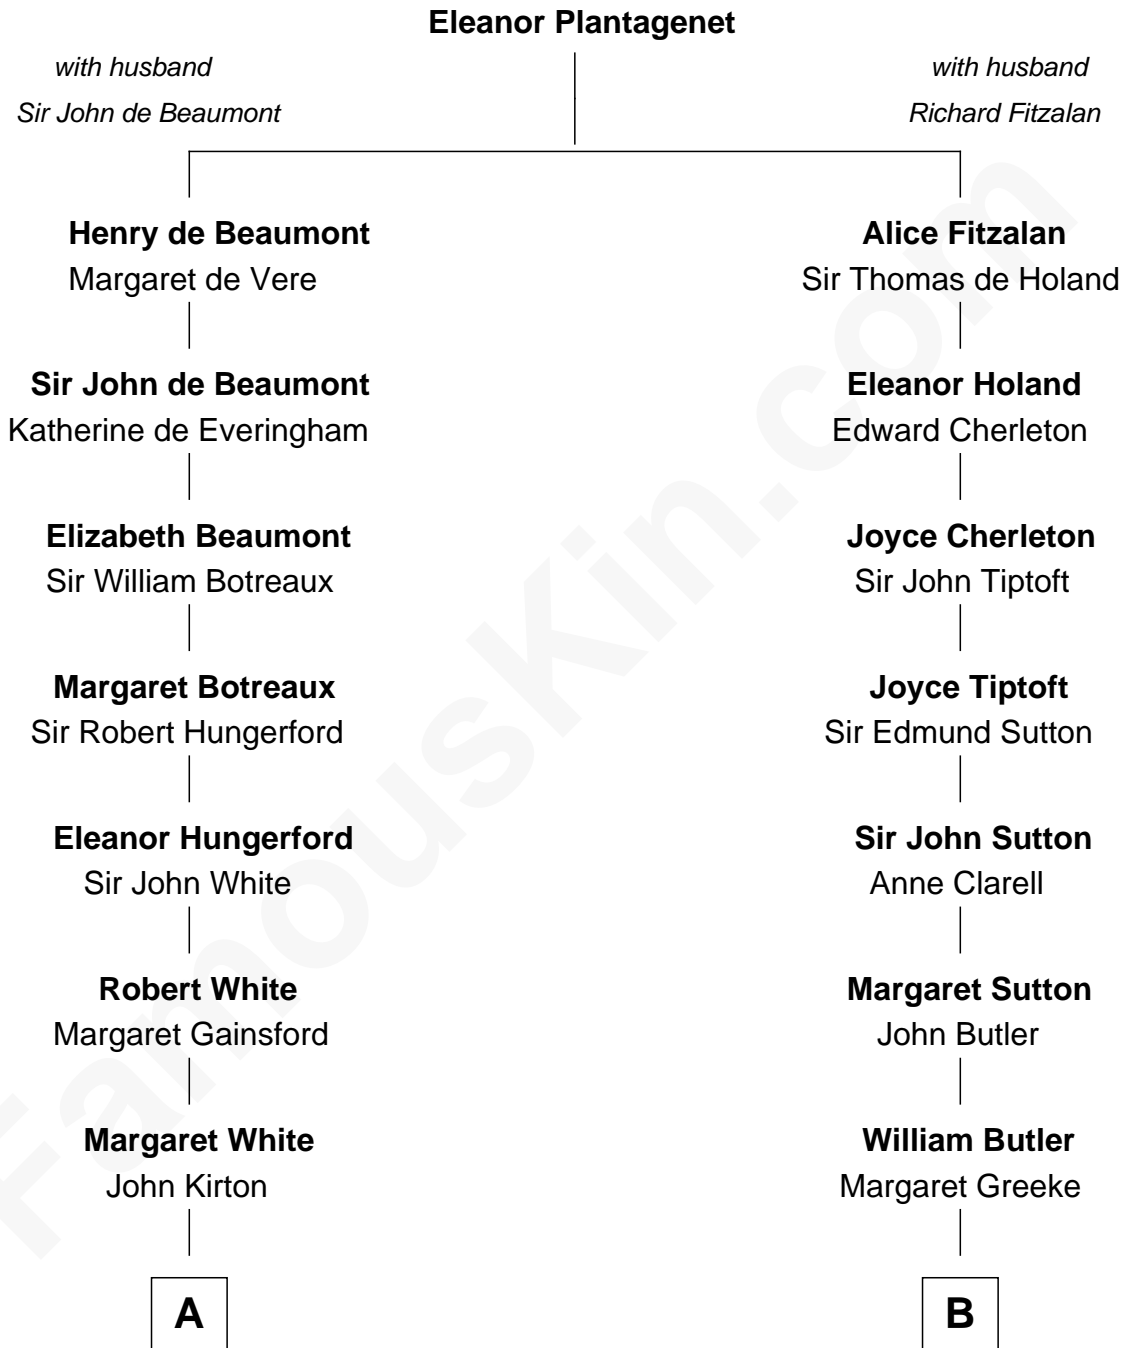

FamousKin.com Relationship Chart of

Luciana Pedraza

Argentine Movie Actress

12th cousin 9 times removed of

George Washington

1st U.S. President

C

Lisandro Billinghamurst