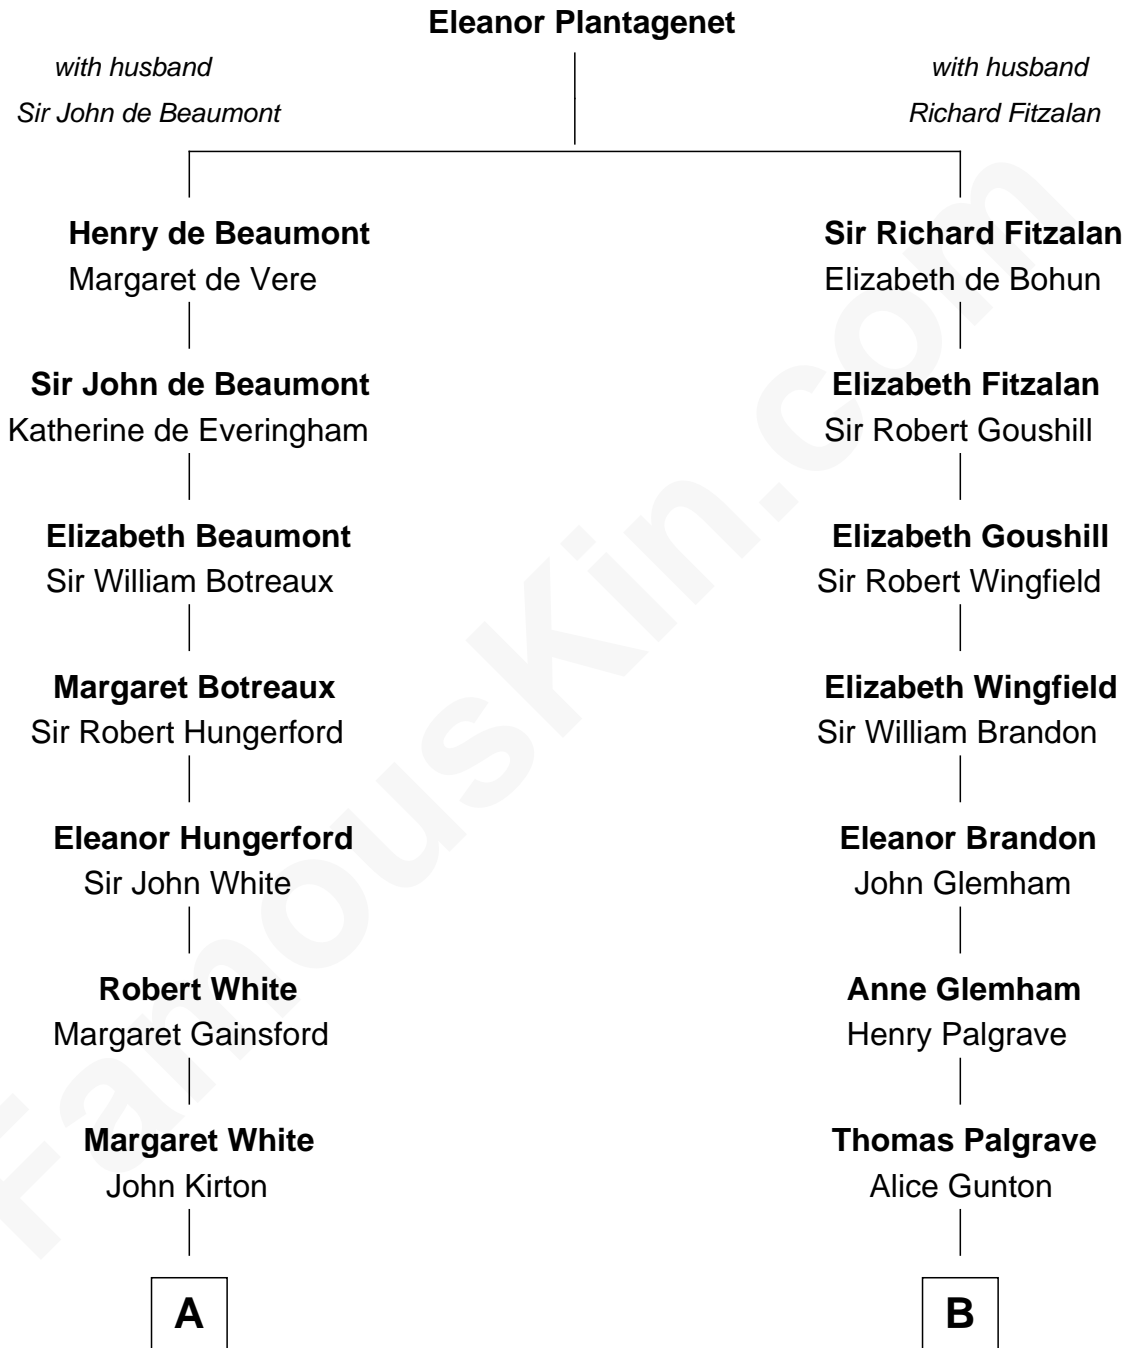

FamousKin.com Relationship Chart of

Luciana Pedraza

Argentine Movie Actress

17th cousin 4 times removed of

Hetty Green

"The Witch of Wall Street"

C

—
Lisandro Billinghamurst

Ana Kidd

—
Rosa Laureana Billinghamurst

Alfredo Ferrari

—
Susana Ferrari

Andrés Cipriano Humberto Pedraza

—
Private

- - - - -
—
Luciana Pedraza

Movie Actress