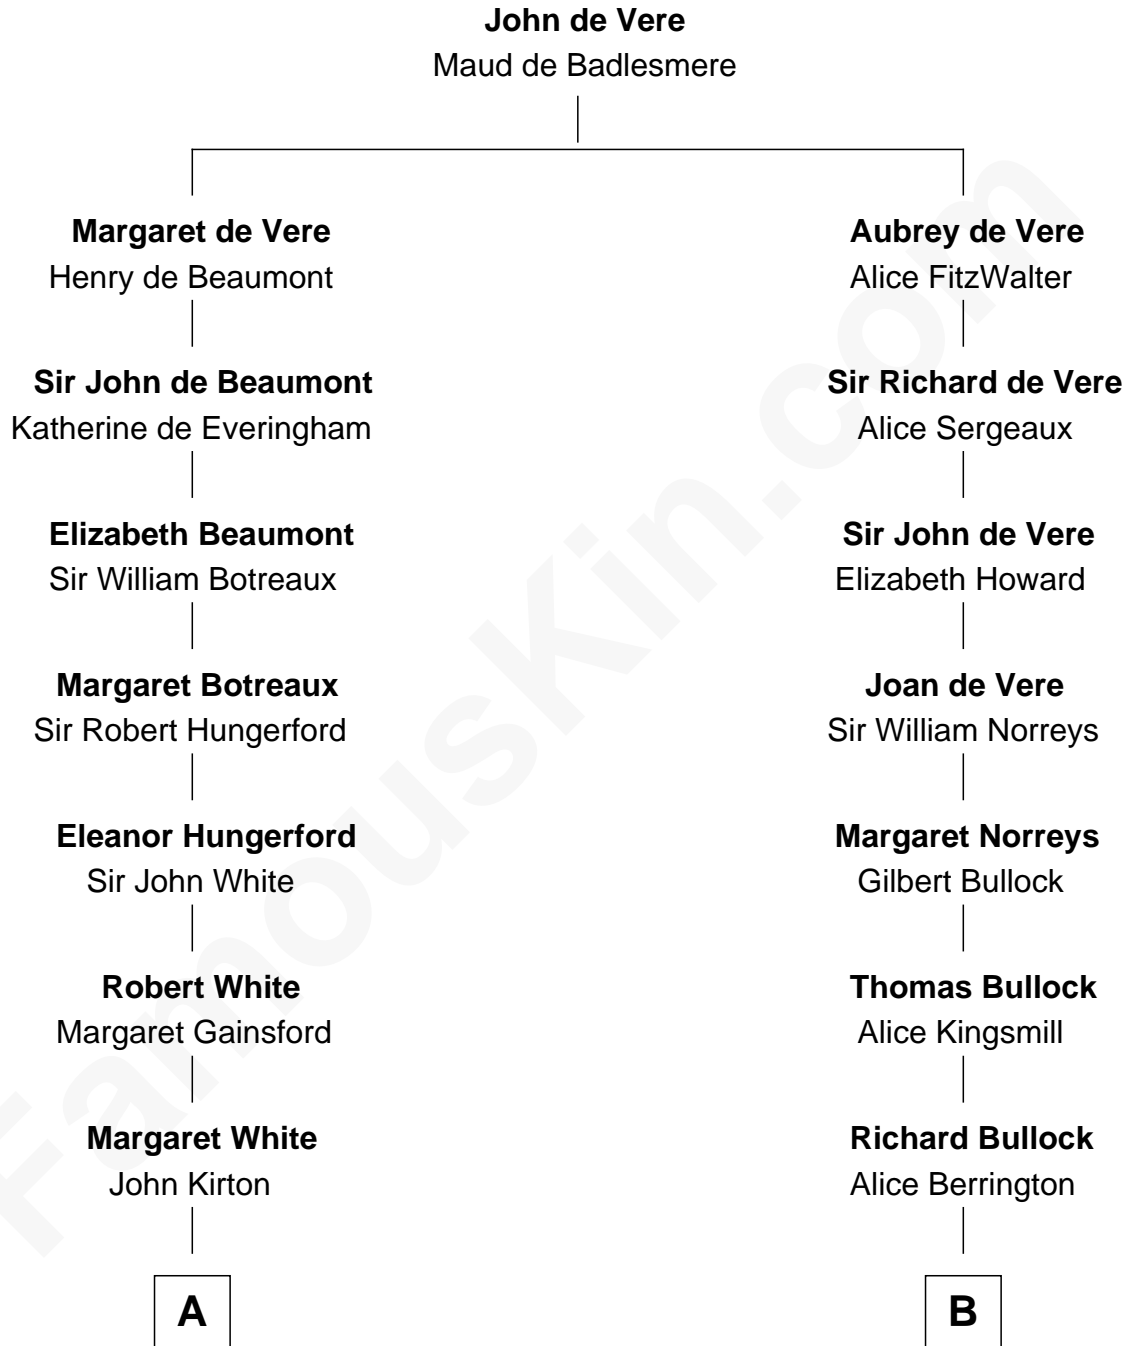

# FamousKin.com Relationship Chart of

**Luciana Pedraza**

*Argentine Movie Actress*

21st cousin of

**Brian Wilson**

*Co-Founder of The Beach Boys*

**C**

**Lisandro Billinghamurst**

Ana Kidd

**Rosa Laureana Billinghamurst**

Alfredo Ferrari

**Susana Ferrari**

Andrés Cipriano Humberto Pedraza

**Private**

**Luciana Pedraza**

*Movie Actress*

**D**

**George Washington Wilson**

Mary Bailey

**William Henry Wilson**

Alta Lenora Chitwood

**William Coral Wilson**

Edith Sophia Sthole

**Murray Gage Wilson**