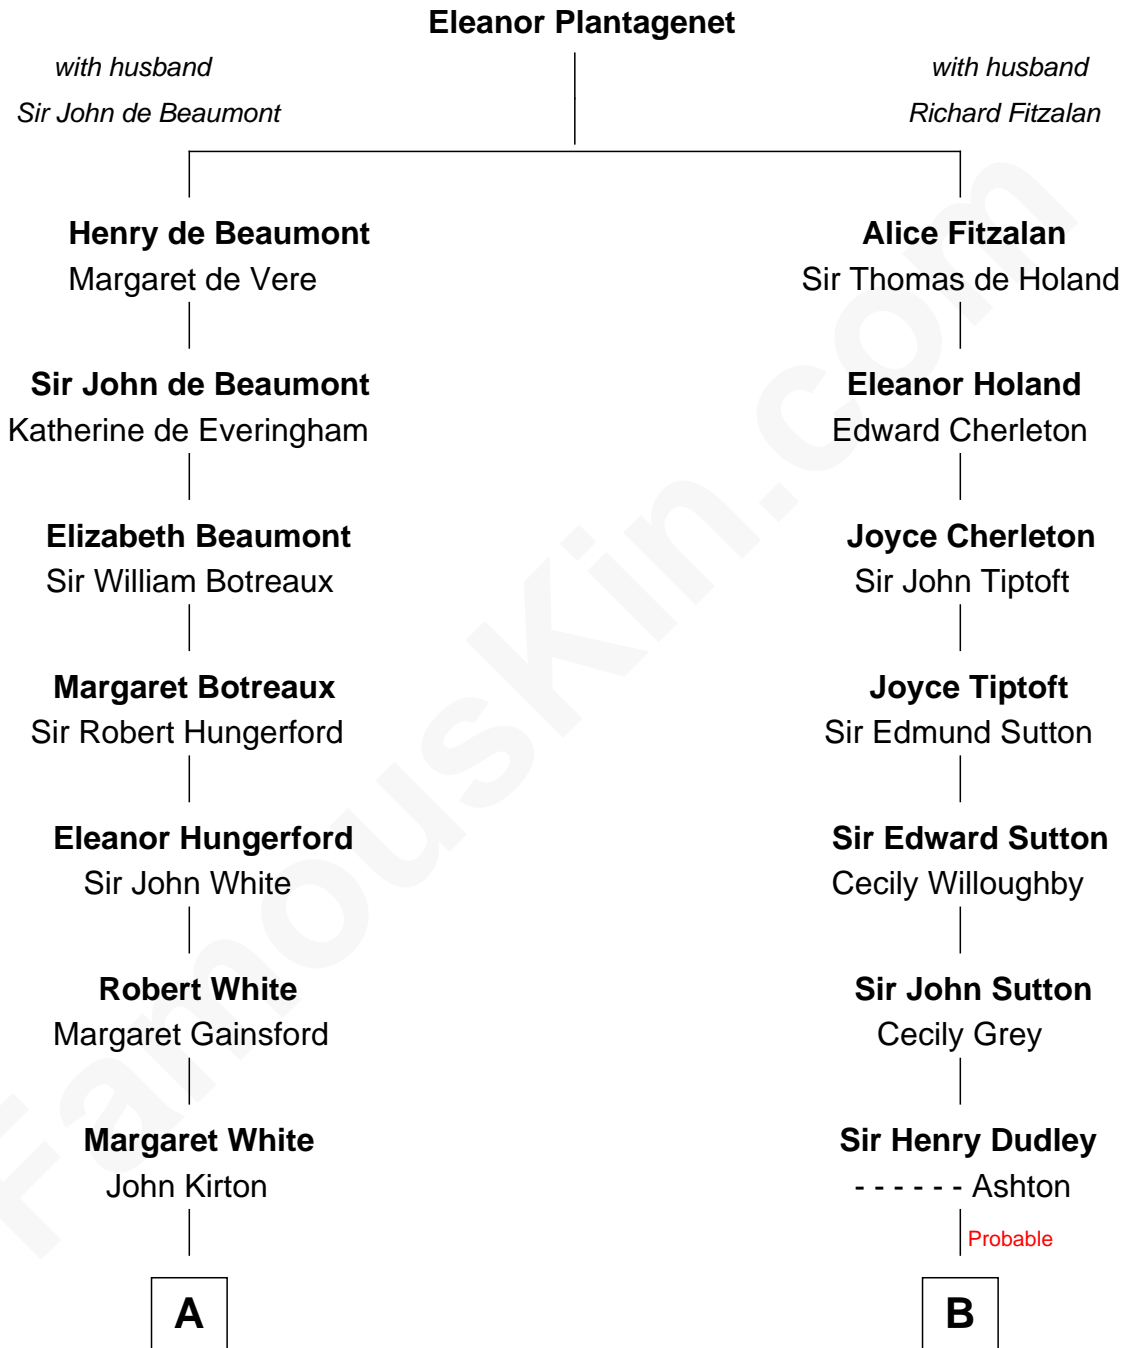

FamousKin.com Relationship Chart of

Luciana Pedraza

Argentine Movie Actress

16th cousin 5 times removed of

John Brown

American Abolitionist

C

—
Lisandro Billinghamurst

Ana Kidd

—
Rosa Laureana Billinghamurst

Alfredo Ferrari

—
Susana Ferrari

Andrés Cipriano Humberto Pedraza

—
Private

—
Luciana Pedraza

Movie Actress