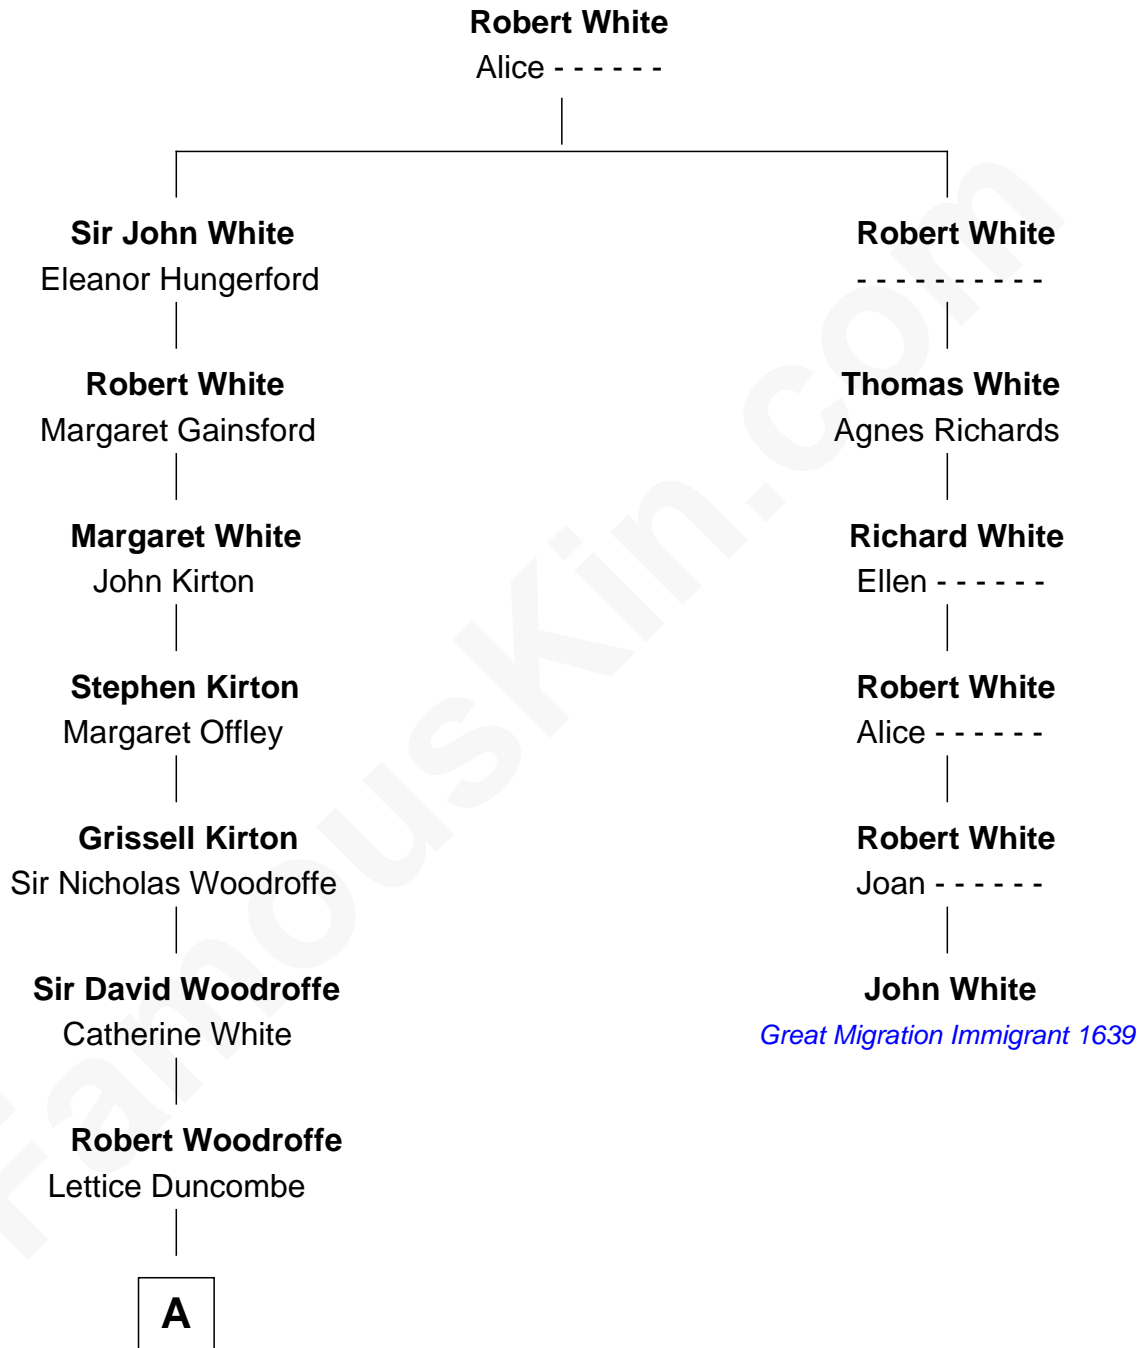

FamousKin.com
Relationship Chart of
Luciana Pedraza
Argentine Movie Actress

5th cousin 12 times removed of

John White

(c1602 - 1673) Great Migration Immigrant 1639

A

—
Sir George Woodroffe

Frances Smythe

—
Robert Woodroffe

Hester Duncombe

—
Lettice Woodroffe

William Billinghamurst

—
Rev. William Billinghamurst

Catharine Bellas

—
Robert Billinghamurst

Maria Francisca Agrelo

—
Daniel Mariano Billinghamurst