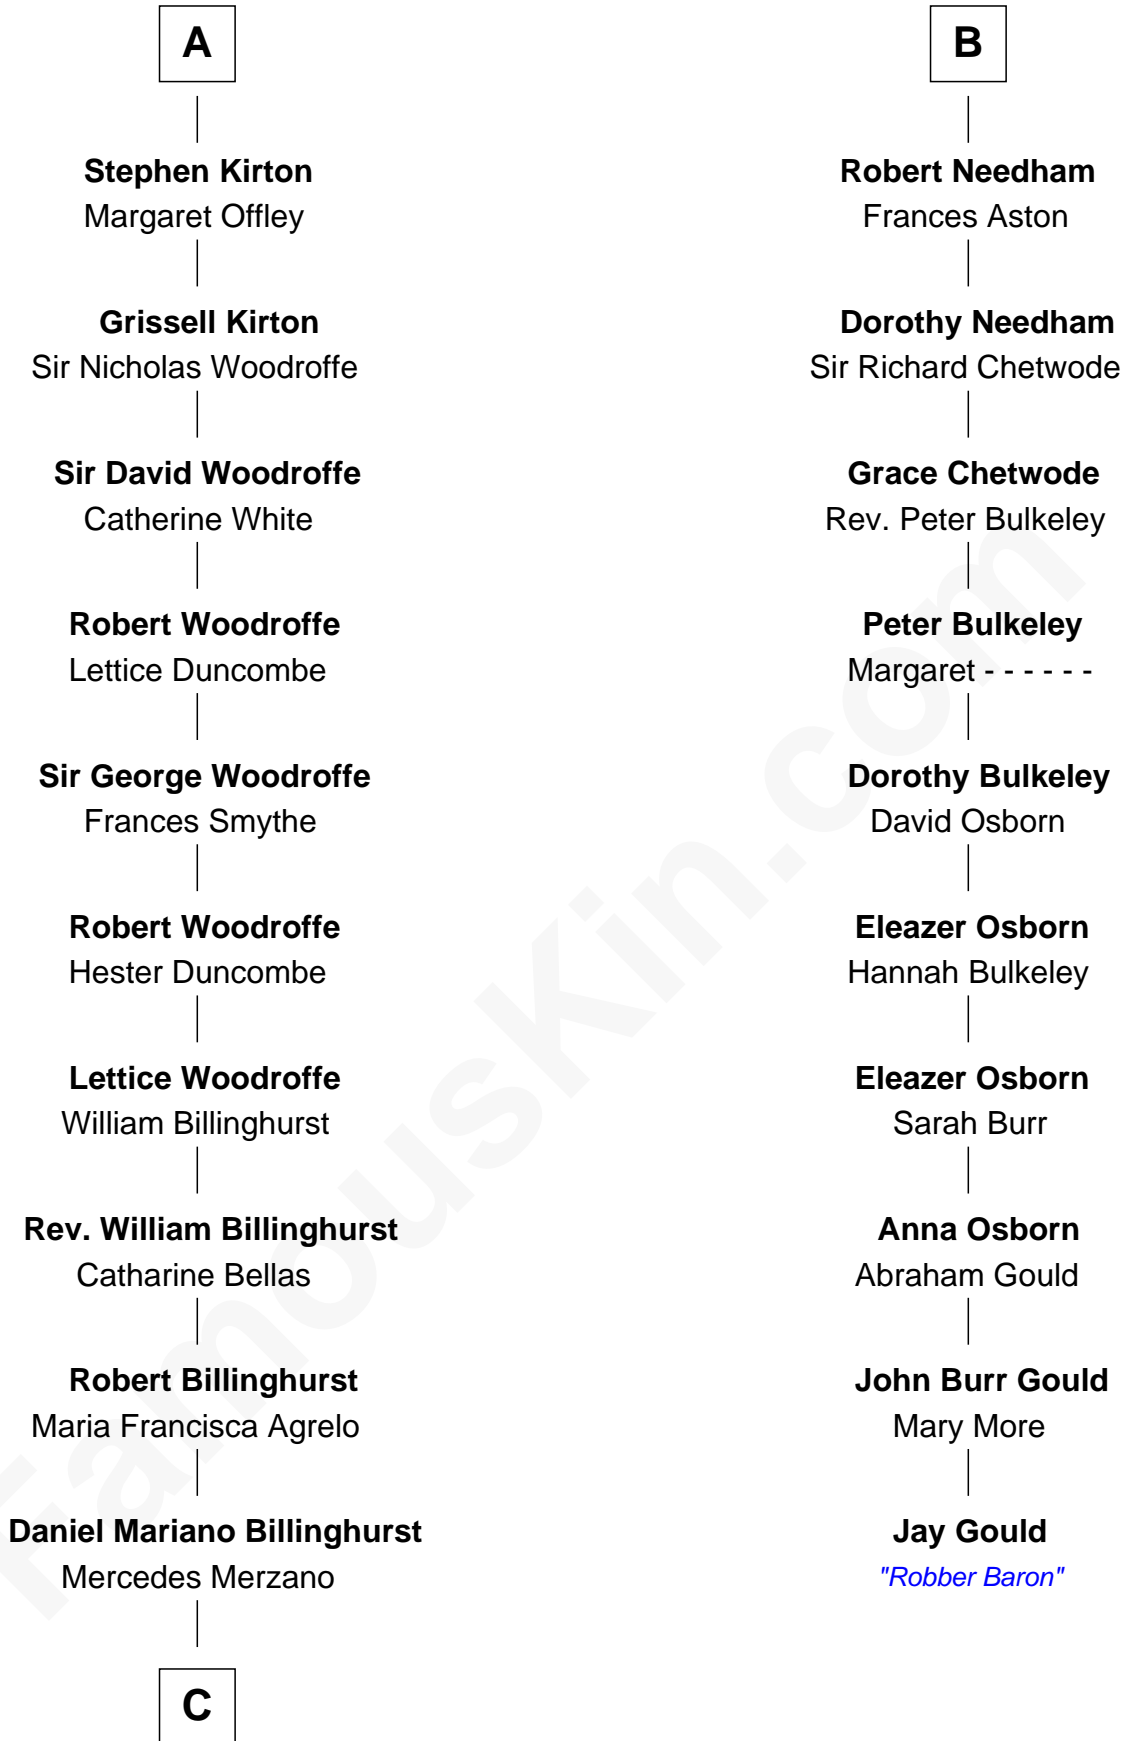

FamousKin.com Relationship Chart of

Luciana Pedraza

Argentine Movie Actress

16th cousin 5 times removed of

Jay Gould

American Railroad "Robber Baron"

C

—
Lisandro Billinghamurst

Ana Kidd

—
Rosa Laureana Billinghamurst

Alfredo Ferrari

—
Susana Ferrari

Andrés Cipriano Humberto Pedraza

—
Private

—
Luciana Pedraza

Movie Actress