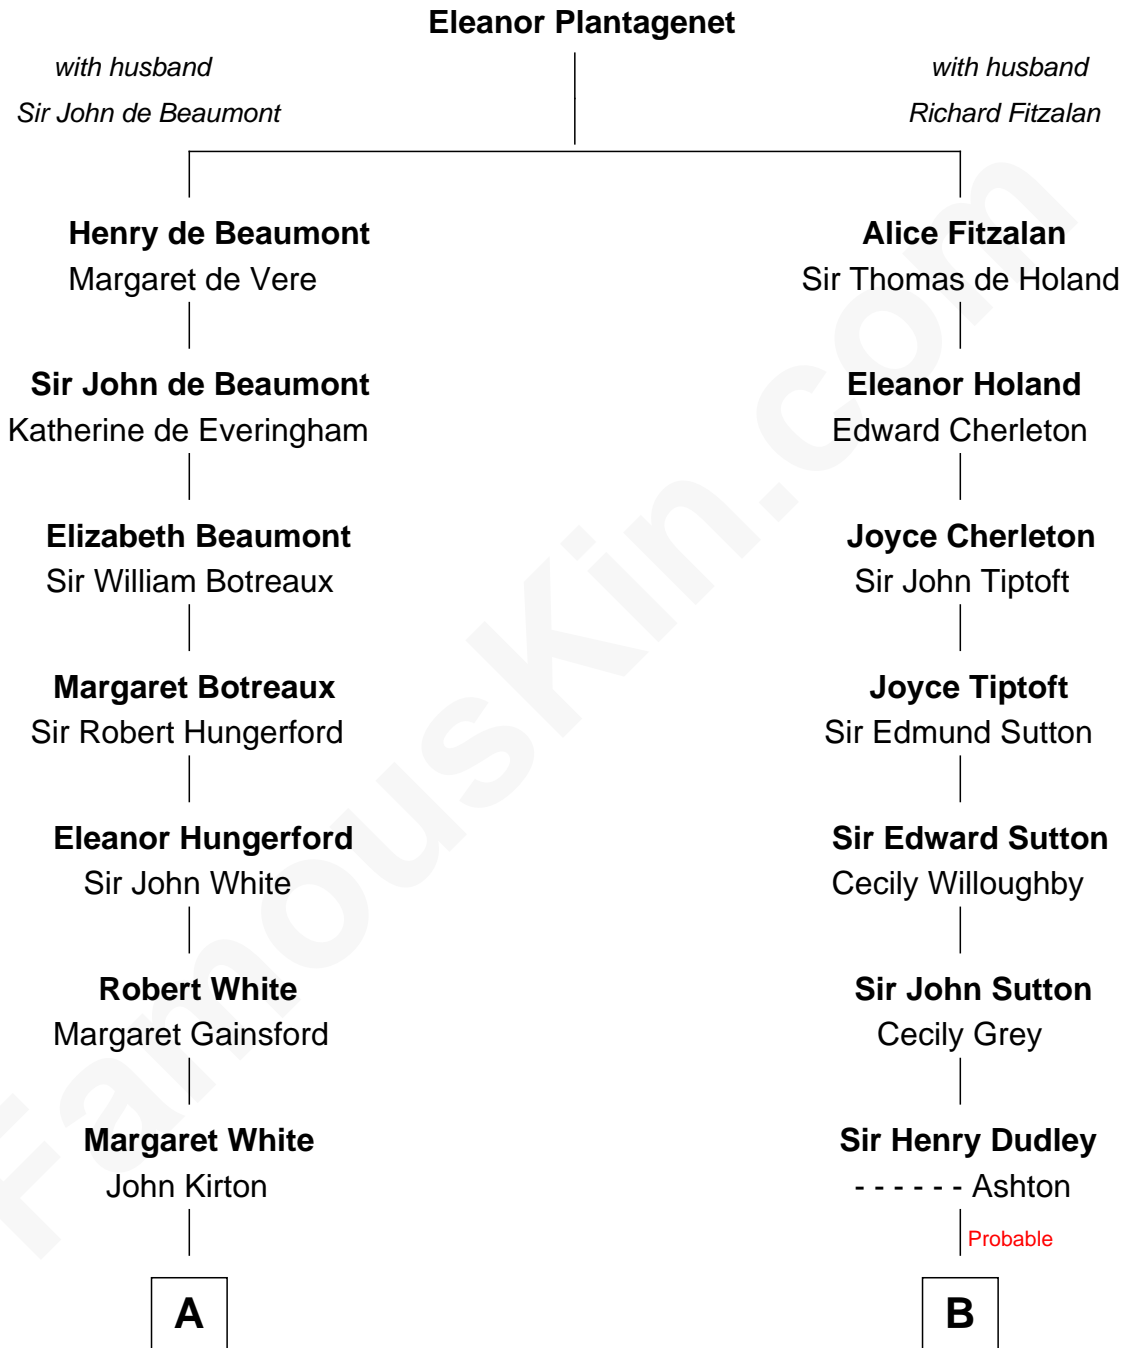

# FamousKin.com Relationship Chart of

**Luciana Pedraza**

*Argentine Movie Actress*

16th cousin 5 times removed of

**William Marsh Rice**

*Founder of Rice University*

**C**

**Lisandro Billinghamurst**

Ana Kidd

**Rosa Laureana Billinghamurst**

Alfredo Ferrari

**Susana Ferrari**

Andrés Cipriano Humberto Pedraza

**Private**

**Luciana Pedraza**

*Movie Actress*