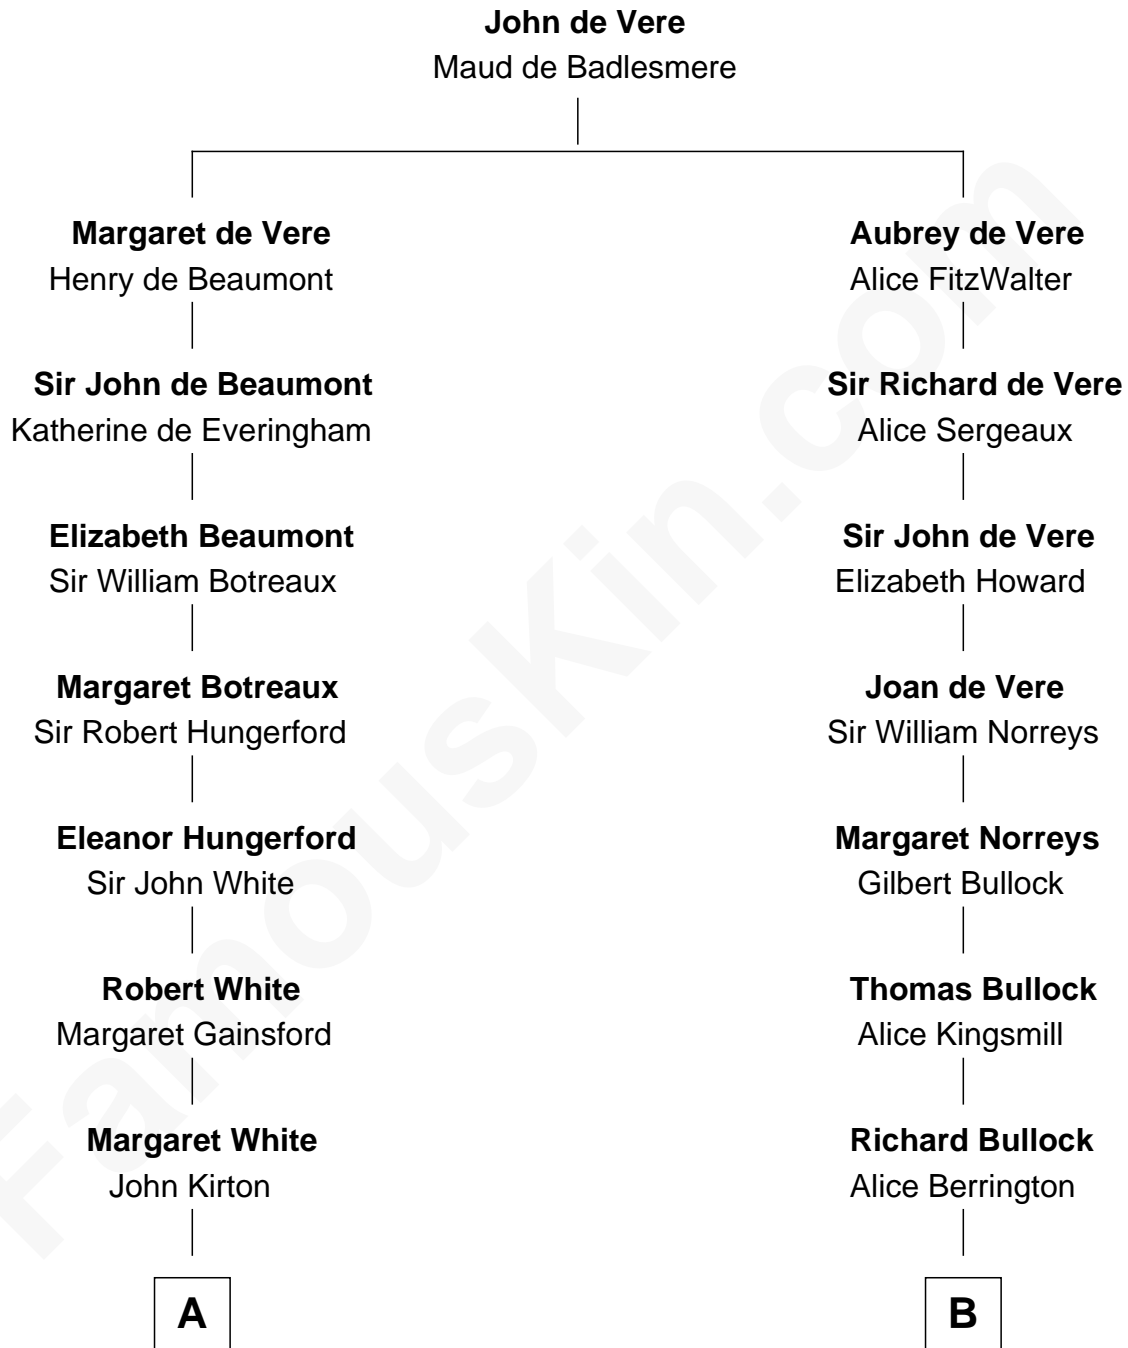

## Relationship Chart of

**Luciana Pedraza**

*Argentine Movie Actress*

17th cousin 4 times removed of

**Alan Ladd**

*Movie Actor*

**C**

—  
**Lisandro Billinghamurst**

Ana Kidd

—  
**Rosa Laureana Billinghamurst**

Alfredo Ferrari

—  
**Susana Ferrari**

Andrés Cipriano Humberto Pedraza

—  
**Private**  
-----

—  
**Luciana Pedraza**

*Movie Actress*