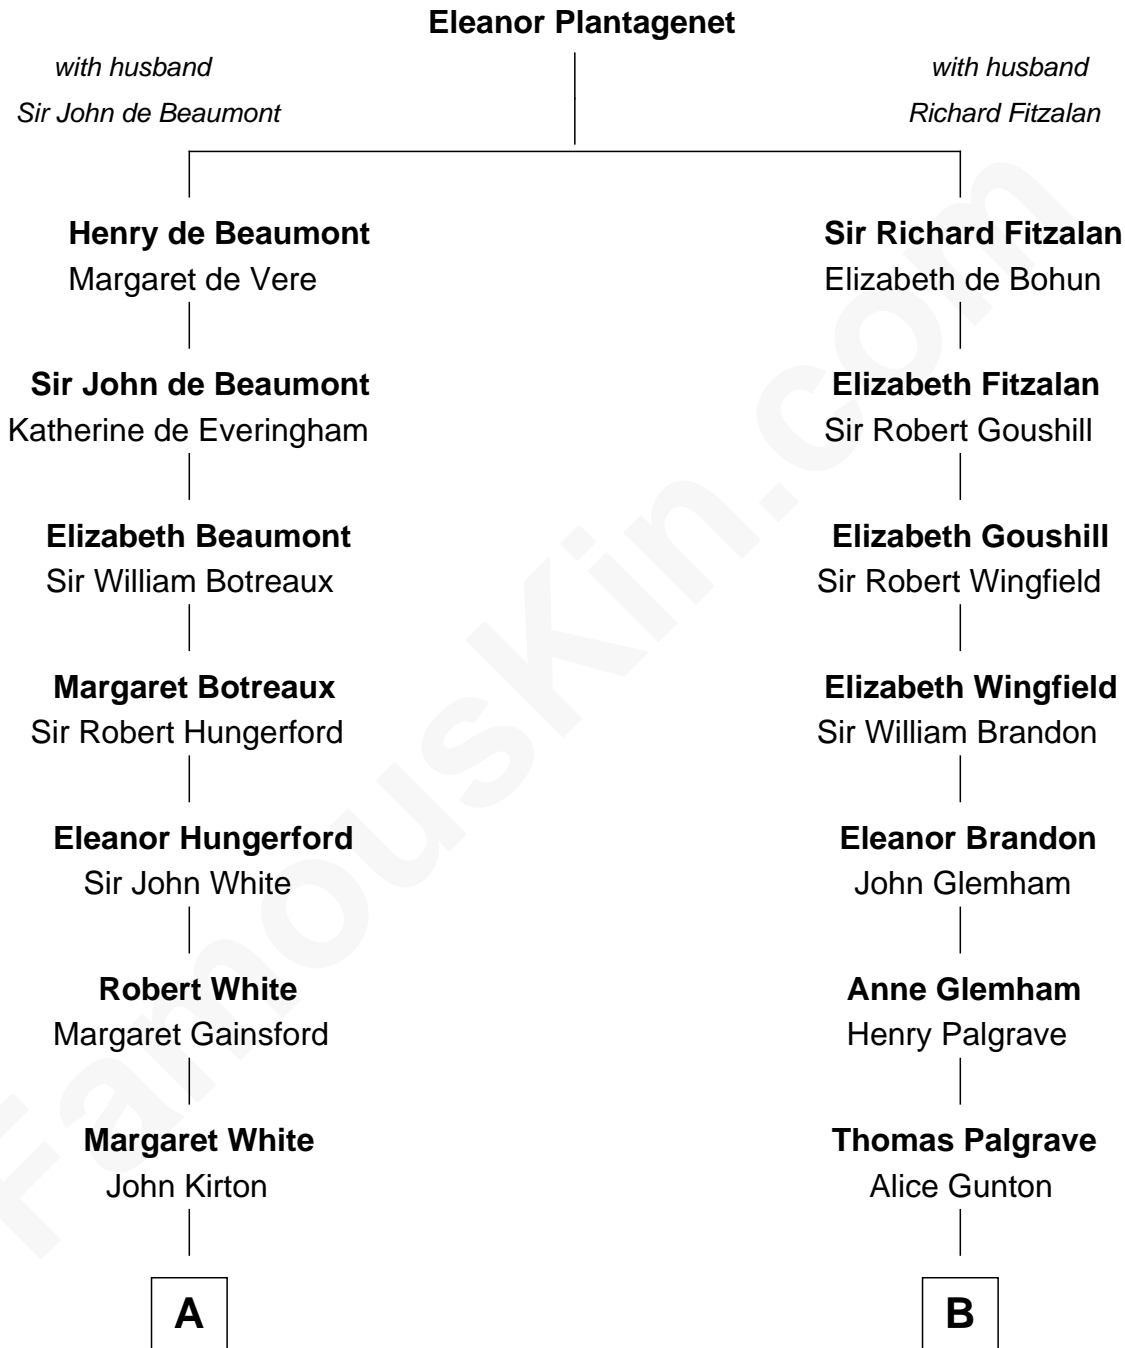

FamousKin.com Relationship Chart of

Luciana Pedraza

Argentine Movie Actress

15th cousin 6 times removed of

Shubael D. Childs

Founder of S.D. Childs & Company

C

—
Lisandro Billinghamurst

Ana Kidd

—
Rosa Laureana Billinghamurst

Alfredo Ferrari

—
Susana Ferrari

Andrés Cipriano Humberto Pedraza

—
Private

Luciana Pedraza

Movie Actress