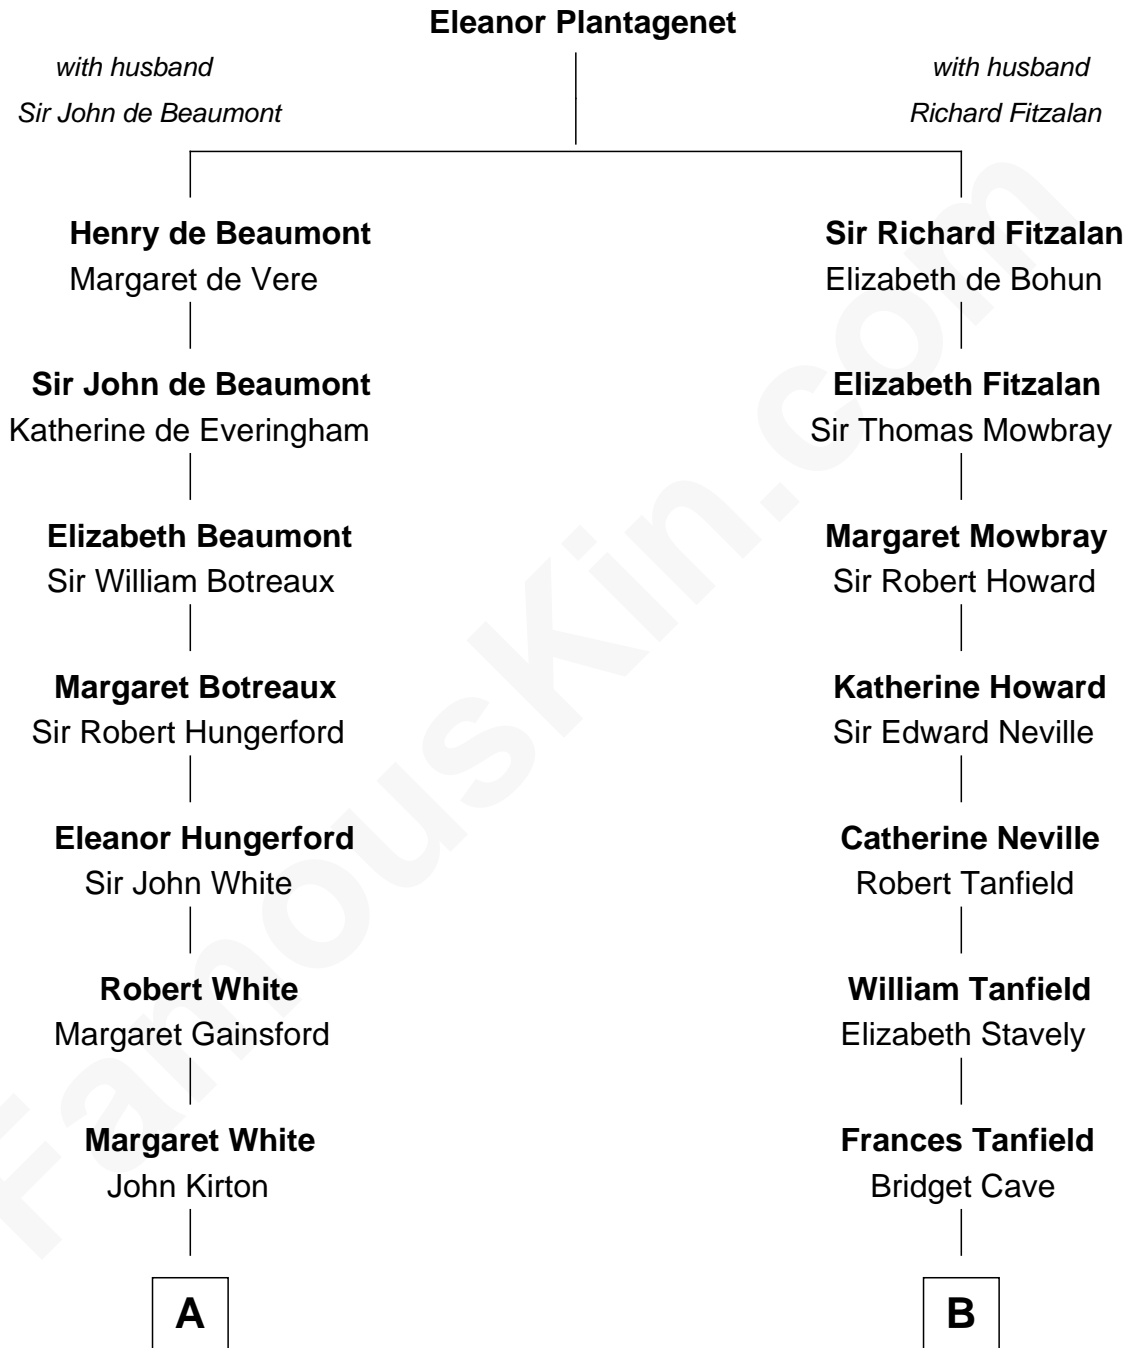

# FamousKin.com Relationship Chart of

**Luciana Pedraza**

*Argentine Movie Actress*

14th cousin 7 times removed of

**Thomas Jefferson**

*3rd U.S. President and Signer of the Declaration of Independence*

**C**

—  
**Lisandro Billinghamurst**

Ana Kidd

—  
**Rosa Laureana Billinghamurst**

Alfredo Ferrari

—  
**Susana Ferrari**

Andrés Cipriano Humberto Pedraza

—  
**Private**  
-----

—  
**Luciana Pedraza**