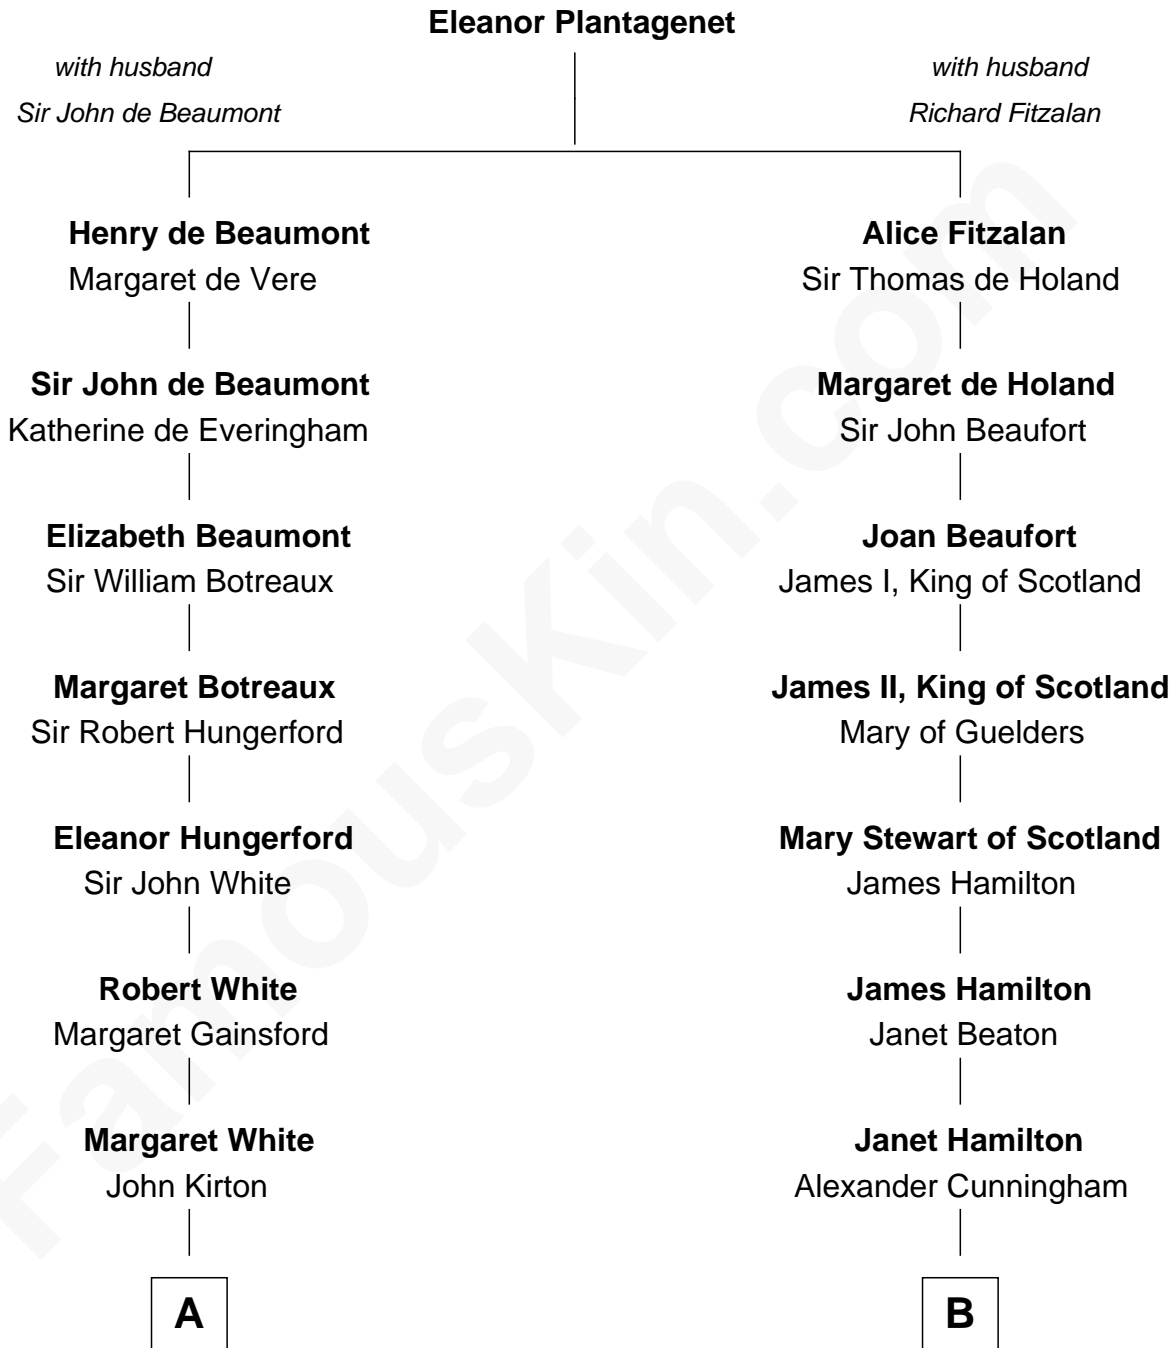

FamousKin.com Relationship Chart of

Luciana Pedraza

Argentine Movie Actress

15th cousin 6 times removed of

Alexander Hamilton

1st U.S. Secretary of the Treasury

C

—
Lisandro Billinghamurst

Ana Kidd

—
Rosa Laureana Billinghamurst

Alfredo Ferrari

—
Susana Ferrari

Andrés Cipriano Humberto Pedraza

—
Private

—
Luciana Pedraza

Movie Actress