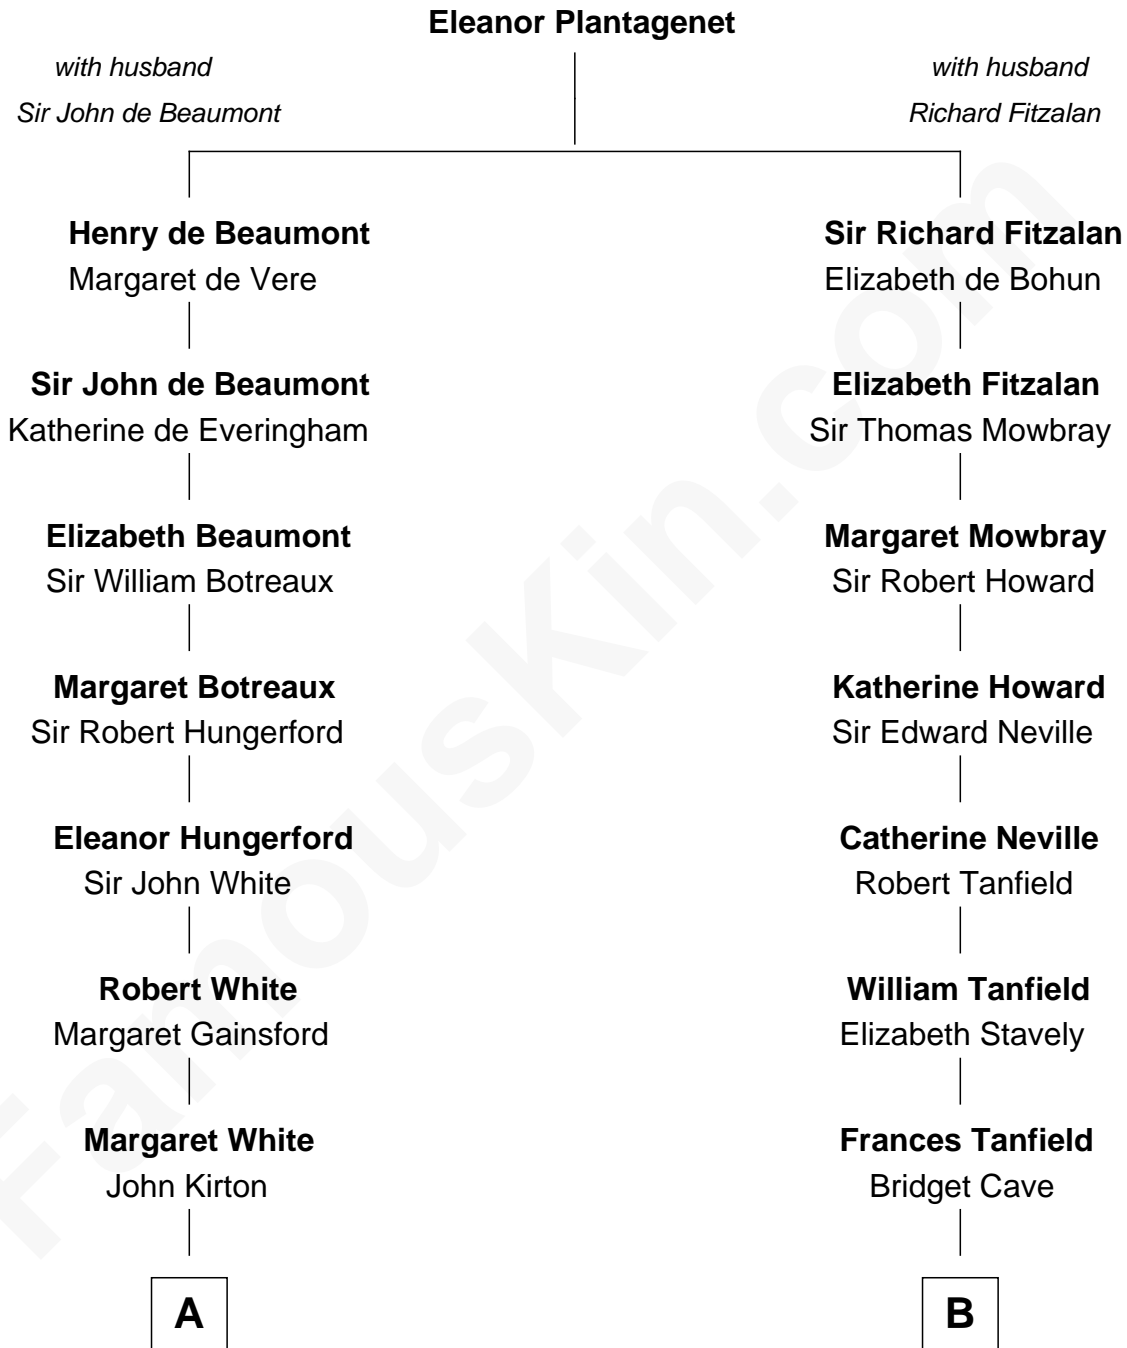

FamousKin.com Relationship Chart of

Luciana Pedraza

Argentine Movie Actress

15th cousin 6 times removed of

John Marshall

4th Chief Justice of the U.S. Supreme Court

C

—
Lisandro Billinghamurst

Ana Kidd

—
Rosa Laureana Billinghamurst

Alfredo Ferrari

—
Susana Ferrari

Andrés Cipriano Humberto Pedraza

—
Private

Luciana Pedraza

Movie Actress