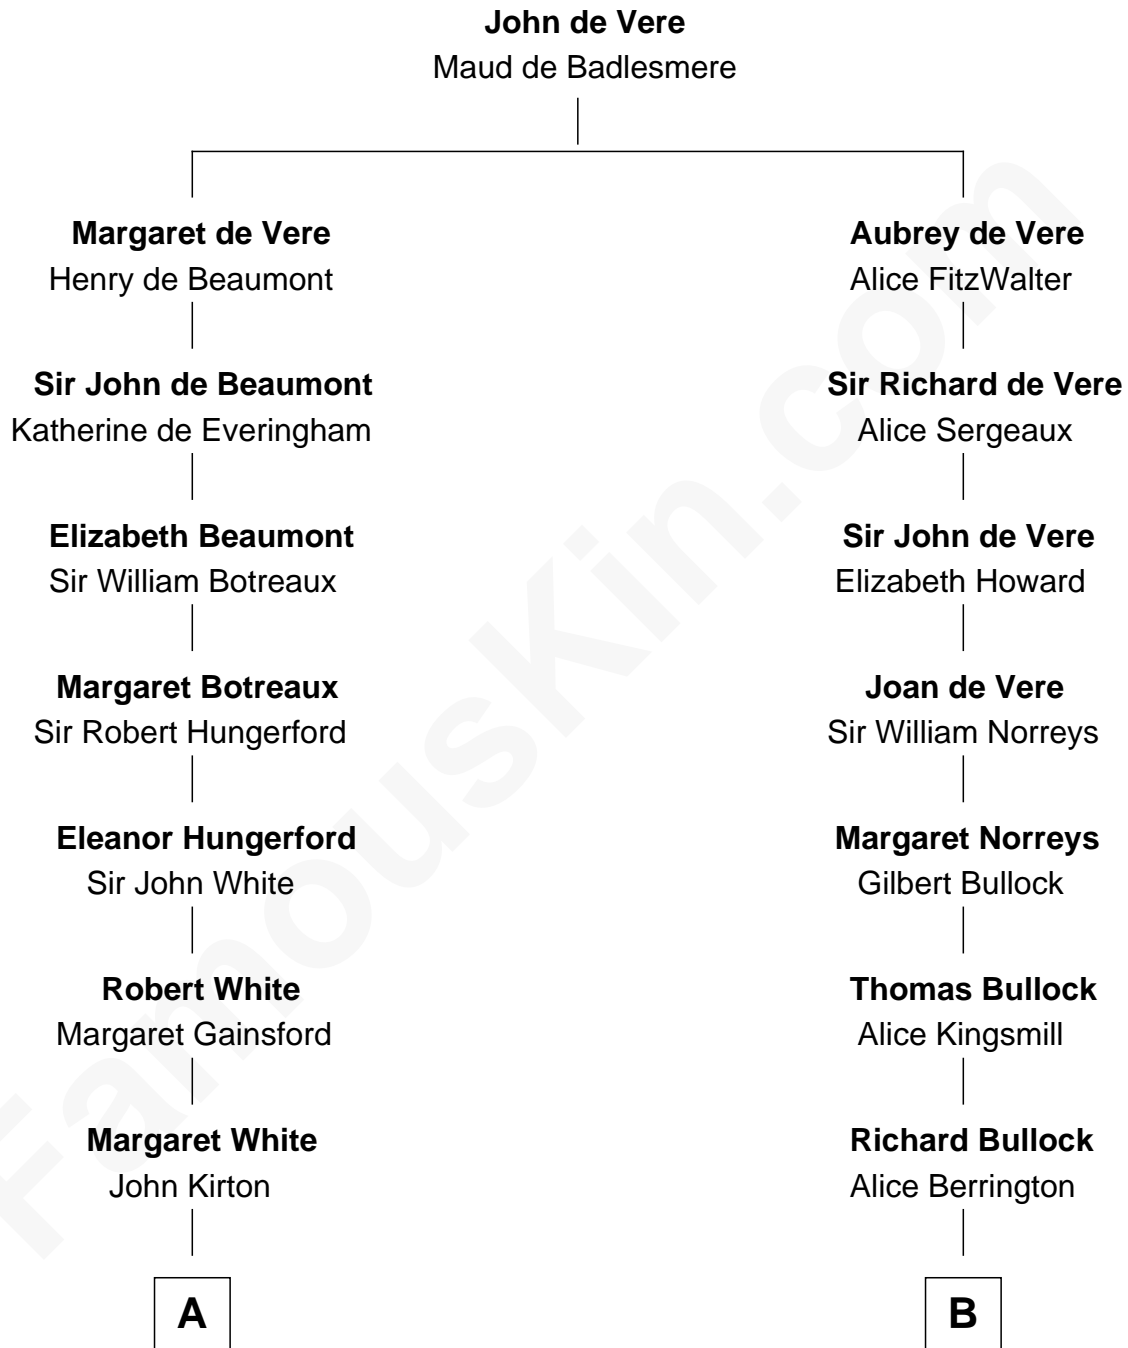

## Relationship Chart of

**Luciana Pedraza**

*Argentine Movie Actress*

15th cousin 6 times removed of

**James Russell Lowell**

*American "Fireside" Poet*

**C**

|  
**Lisandro Billinghamurst**