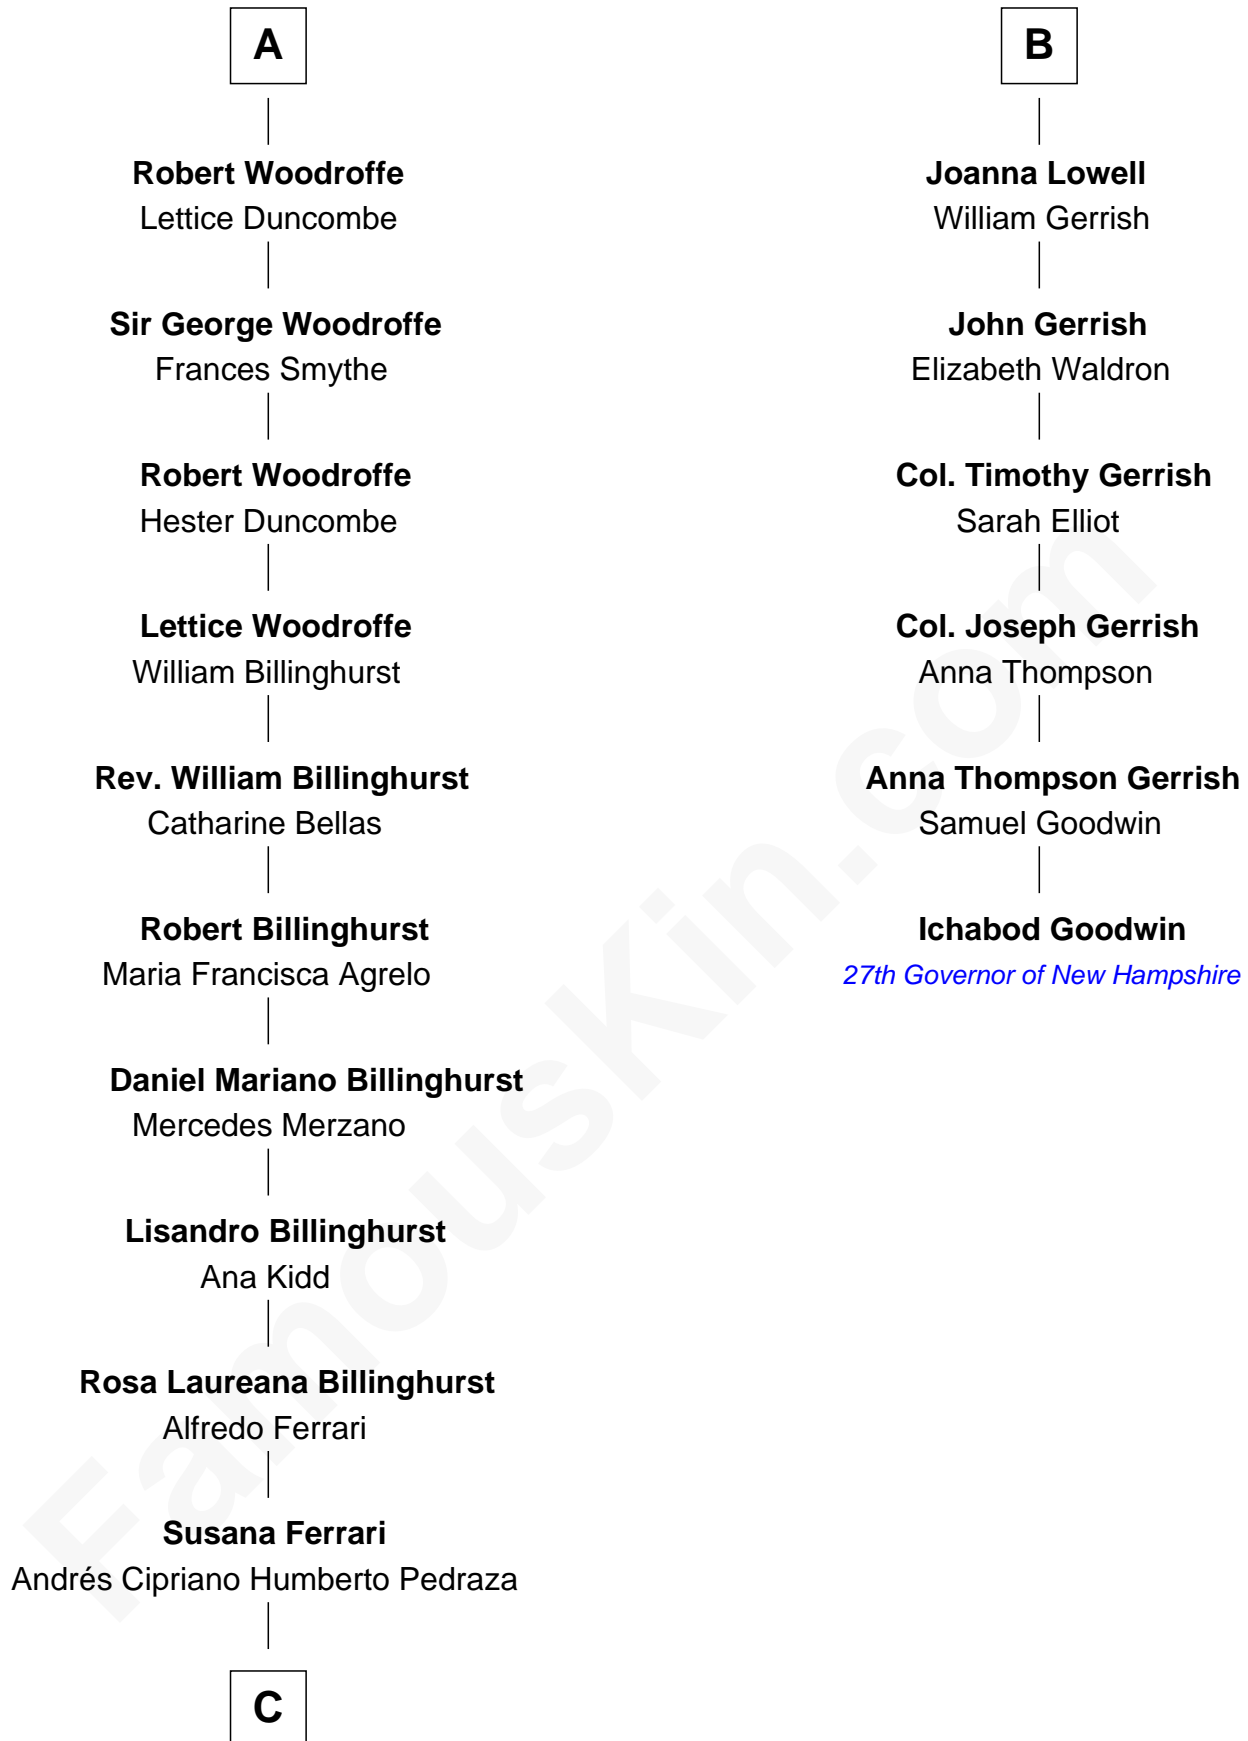

# FamousKin.com Relationship Chart of

**Luciana Pedraza**

*Argentine Movie Actress*

12th cousin 6 times removed of

**Ichabod Goodwin**

*27th Governor of New Hampshire*

**Sir Walter Hungerford**

Katherine Peverell

**Sir Robert Hungerford**

Margaret Botreaux

**Eleanor Hungerford**

Sir John White

**Robert White**

Margaret Gainsford

**Margaret White**

John Kirton

**Stephen Kirton**

Margaret Offley

**Grissell Kirton**

Sir Nicholas Woodroffe

**Sir David Woodroffe**

Catherine White

**A**

**Elizabeth Hungerford**

Edmund Percival

**Christian Percival**

Richard Lowle

**Percival Lowell**

Rebecca - - - - -

**B**

**C**

Private