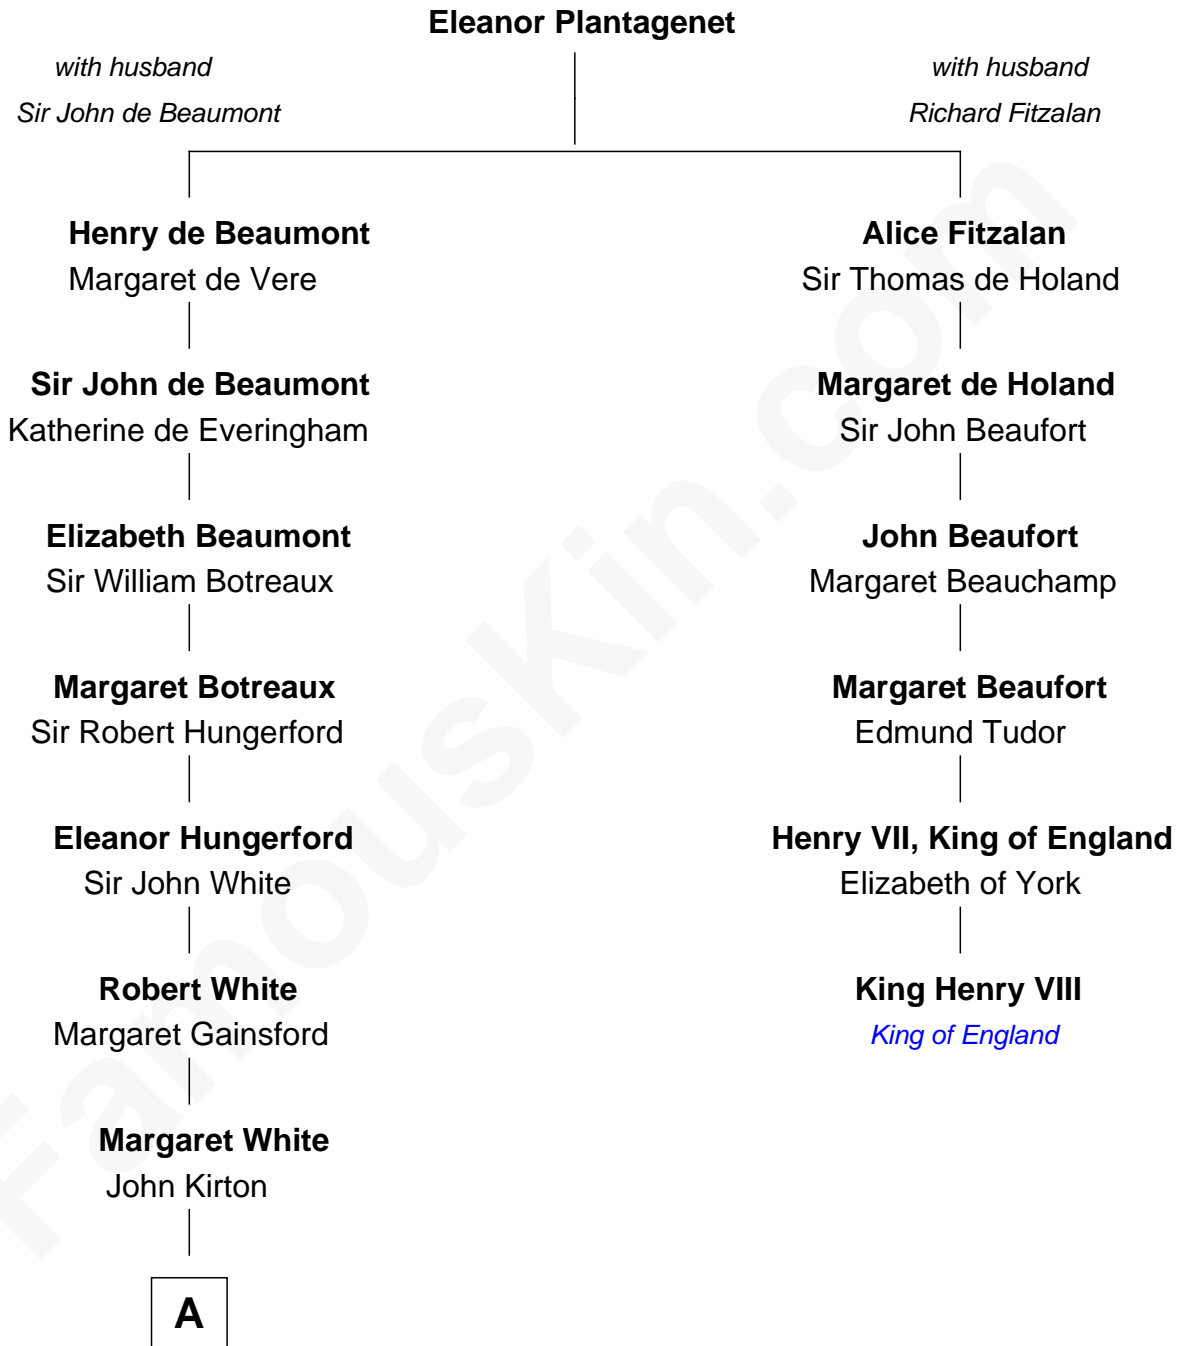

# FamousKin.com Relationship Chart of

**Luciana Pedraza**

*Argentine Movie Actress*

5th cousin 16 times removed of

**King Henry VIII**

*King of England*

**B**

—  
**Lisandro Billinghamurst**

Ana Kidd

—  
**Rosa Laureana Billinghamurst**

Alfredo Ferrari

—  
**Susana Ferrari**

Andrés Cipriano Humberto Pedraza

—  
**Private**  
-----

—  
**Luciana Pedraza**

*Movie Actress*