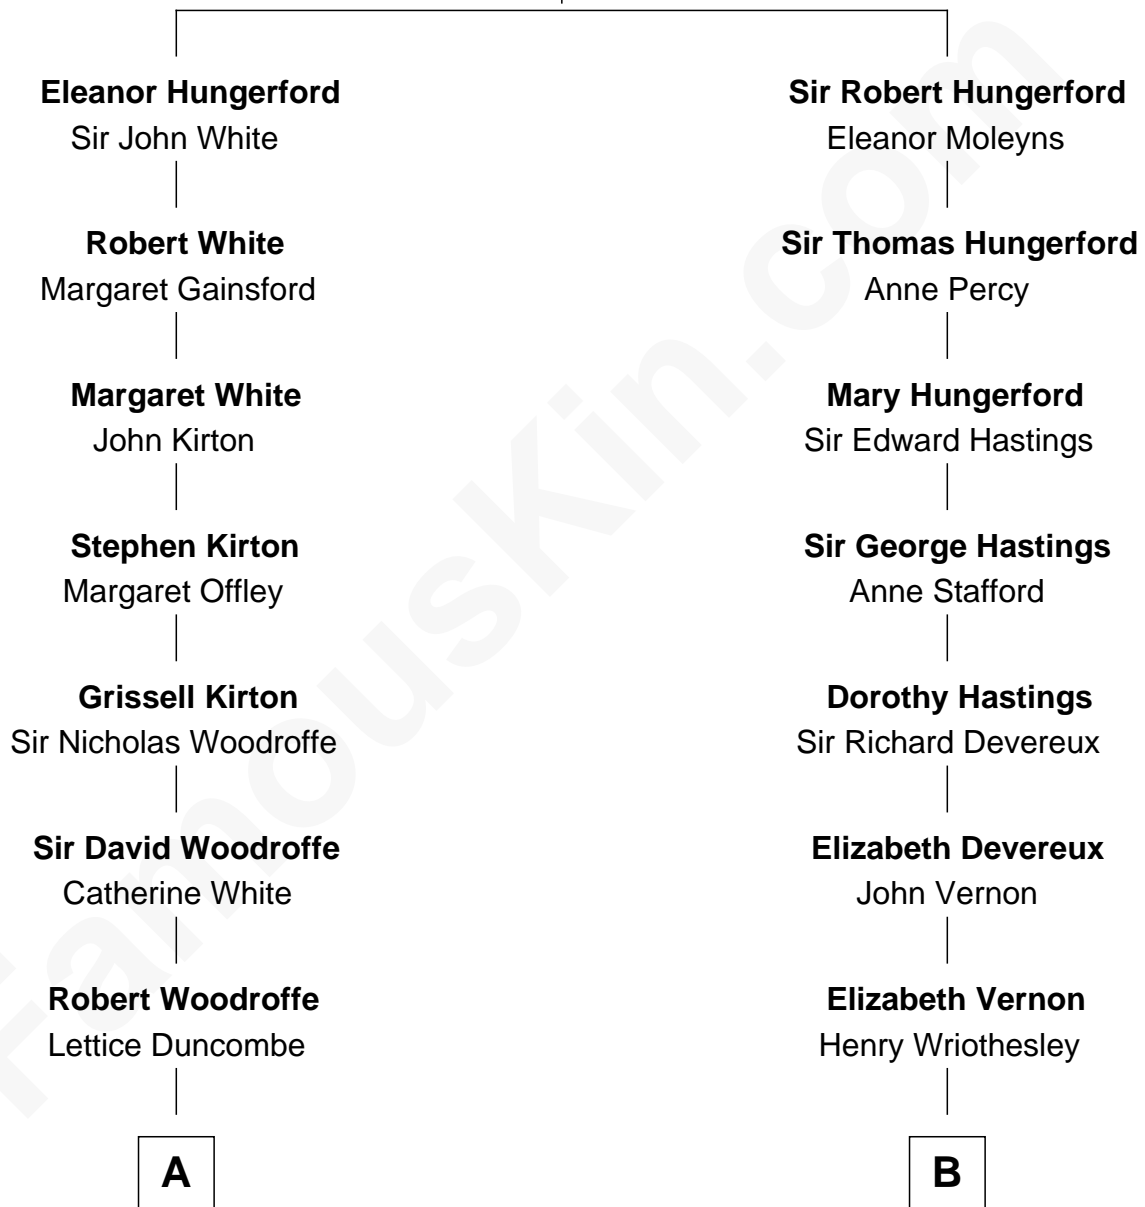

# FamousKin.com Relationship Chart of

**Luciana Pedraza**

*Argentine Movie Actress*

17th cousin of

**Queen Elizabeth II**

*Queen of the United Kingdom*

**Sir Robert Hungerford**

Margaret Botreaux

Elizabeth II photo by [Eric Draper](#)