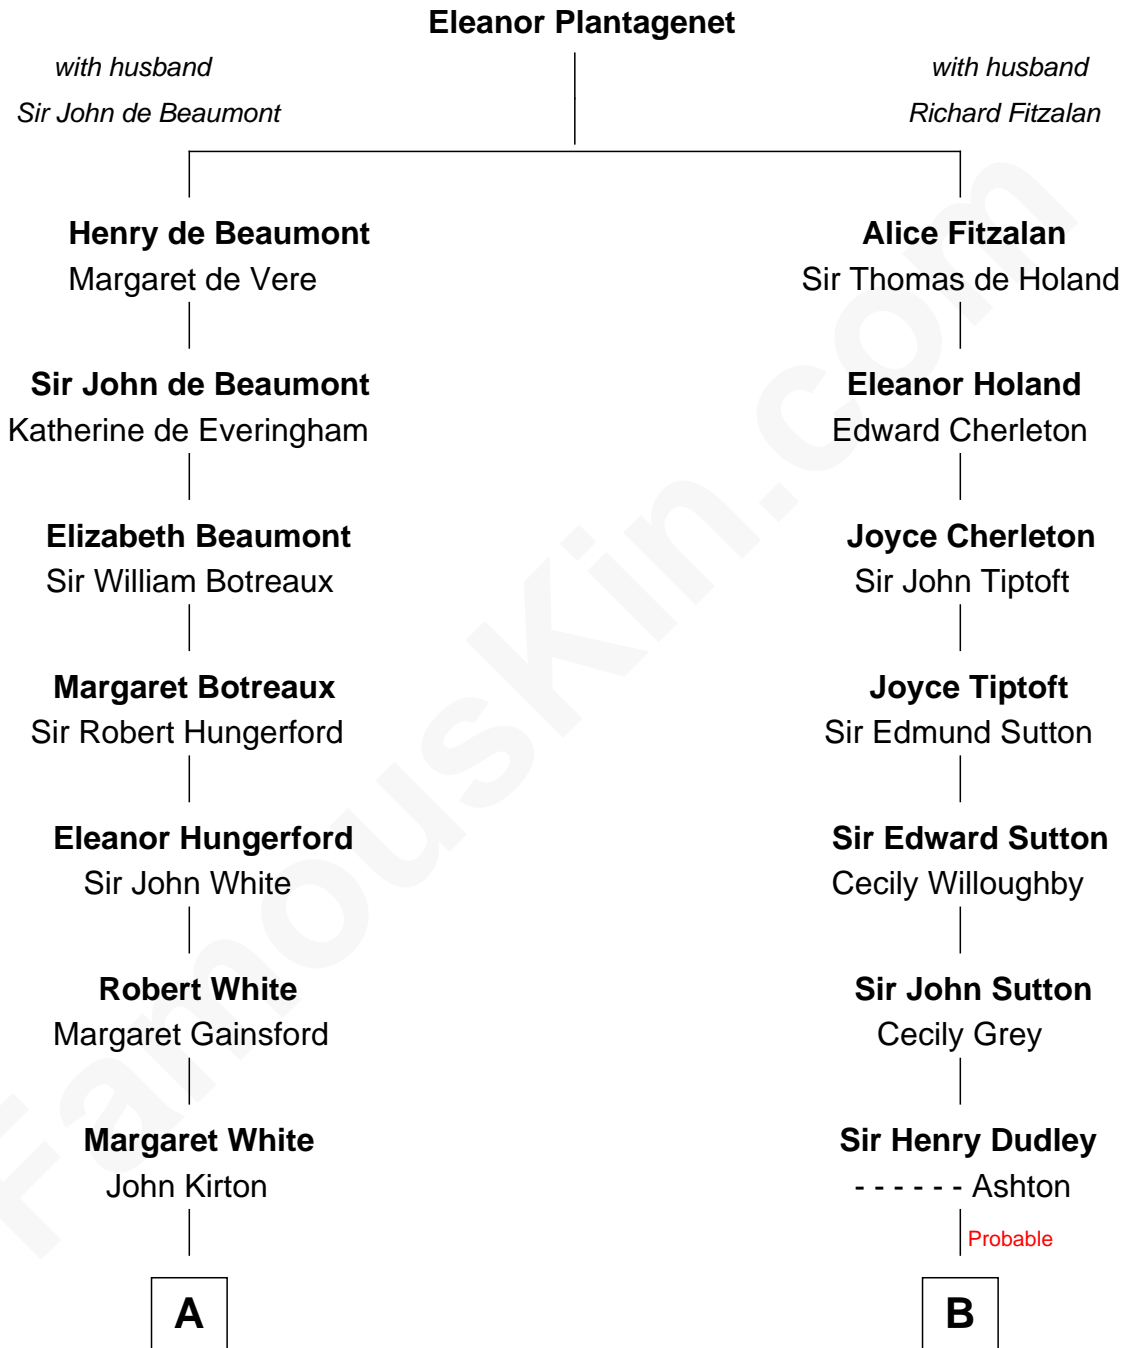

# FamousKin.com Relationship Chart of

**Luciana Pedraza**

*Argentine Movie Actress*

14th cousin 7 times removed of

**Jane (Appleton) Pierce**

*First Lady of President Franklin Pierce*

**C**

—  
**Lisandro Billinghamurst**

Ana Kidd

—  
**Rosa Laureana Billinghamurst**

Alfredo Ferrari

—  
**Susana Ferrari**

Andrés Cipriano Humberto Pedraza

—  
**Private**  
-----

—  
**Luciana Pedraza**

*Movie Actress*