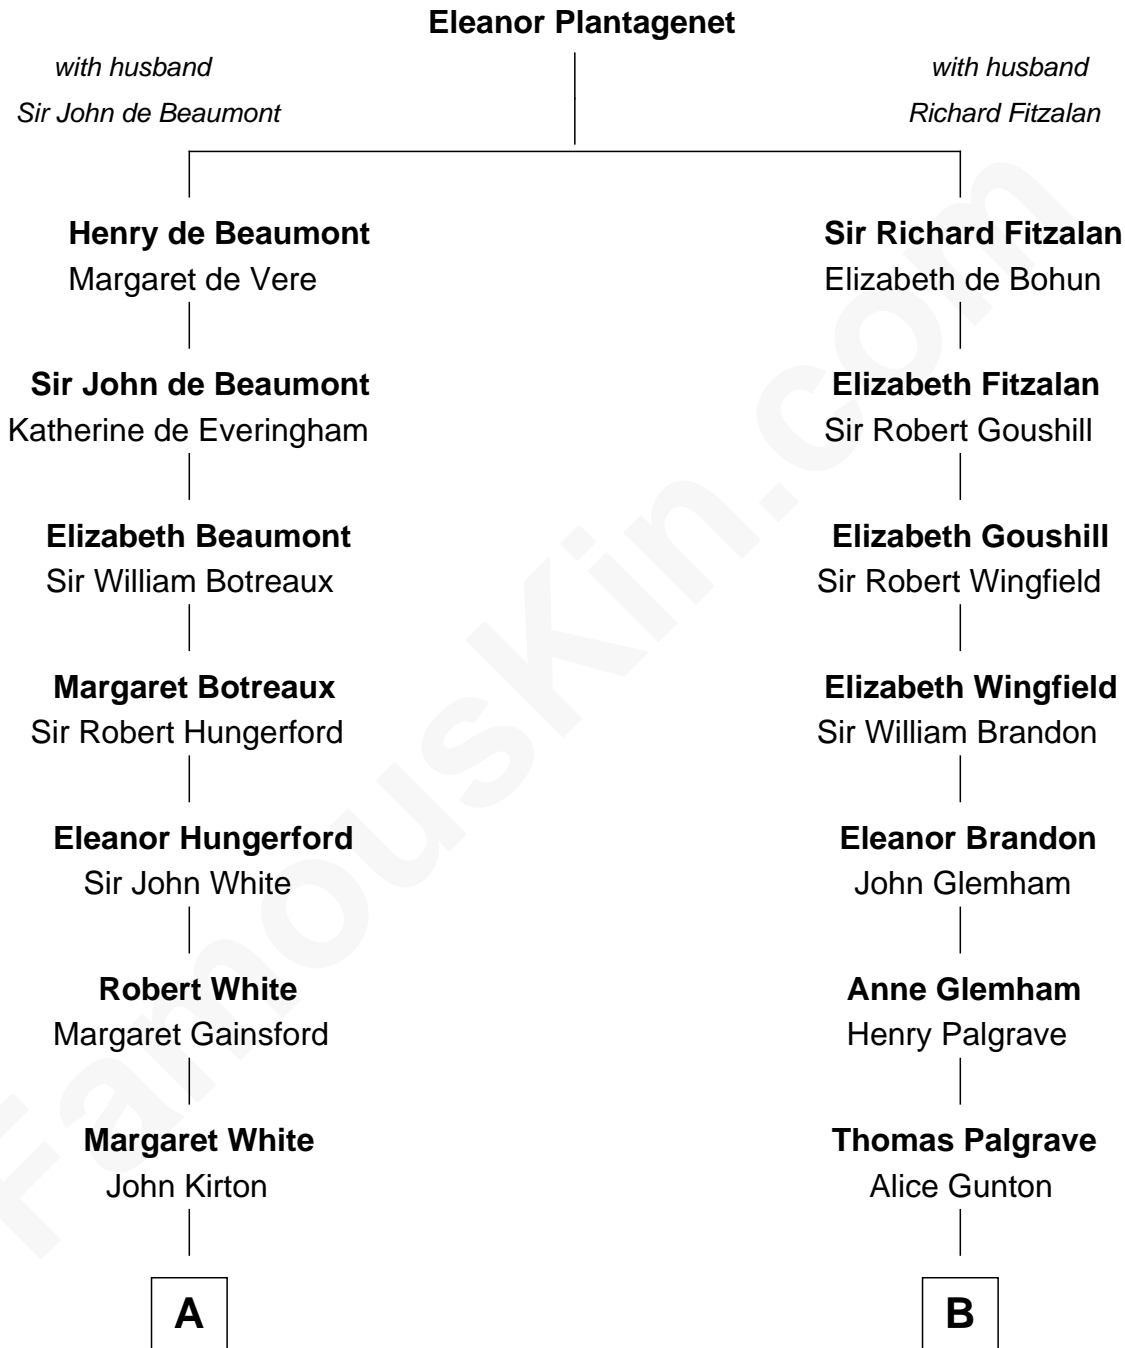

FamousKin.com Relationship Chart of

Luciana Pedraza

Argentine Movie Actress

17th cousin 4 times removed of

Henry Clay Folger

Founder of Folger Shakespeare Library and Chairman of Standard Oil

C

—
Lisandro Billinghamurst

Ana Kidd

—
Rosa Laureana Billinghamurst

Alfredo Ferrari

—
Susana Ferrari

Andrés Cipriano Humberto Pedraza

—
Private

—
Luciana Pedraza

Movie Actress