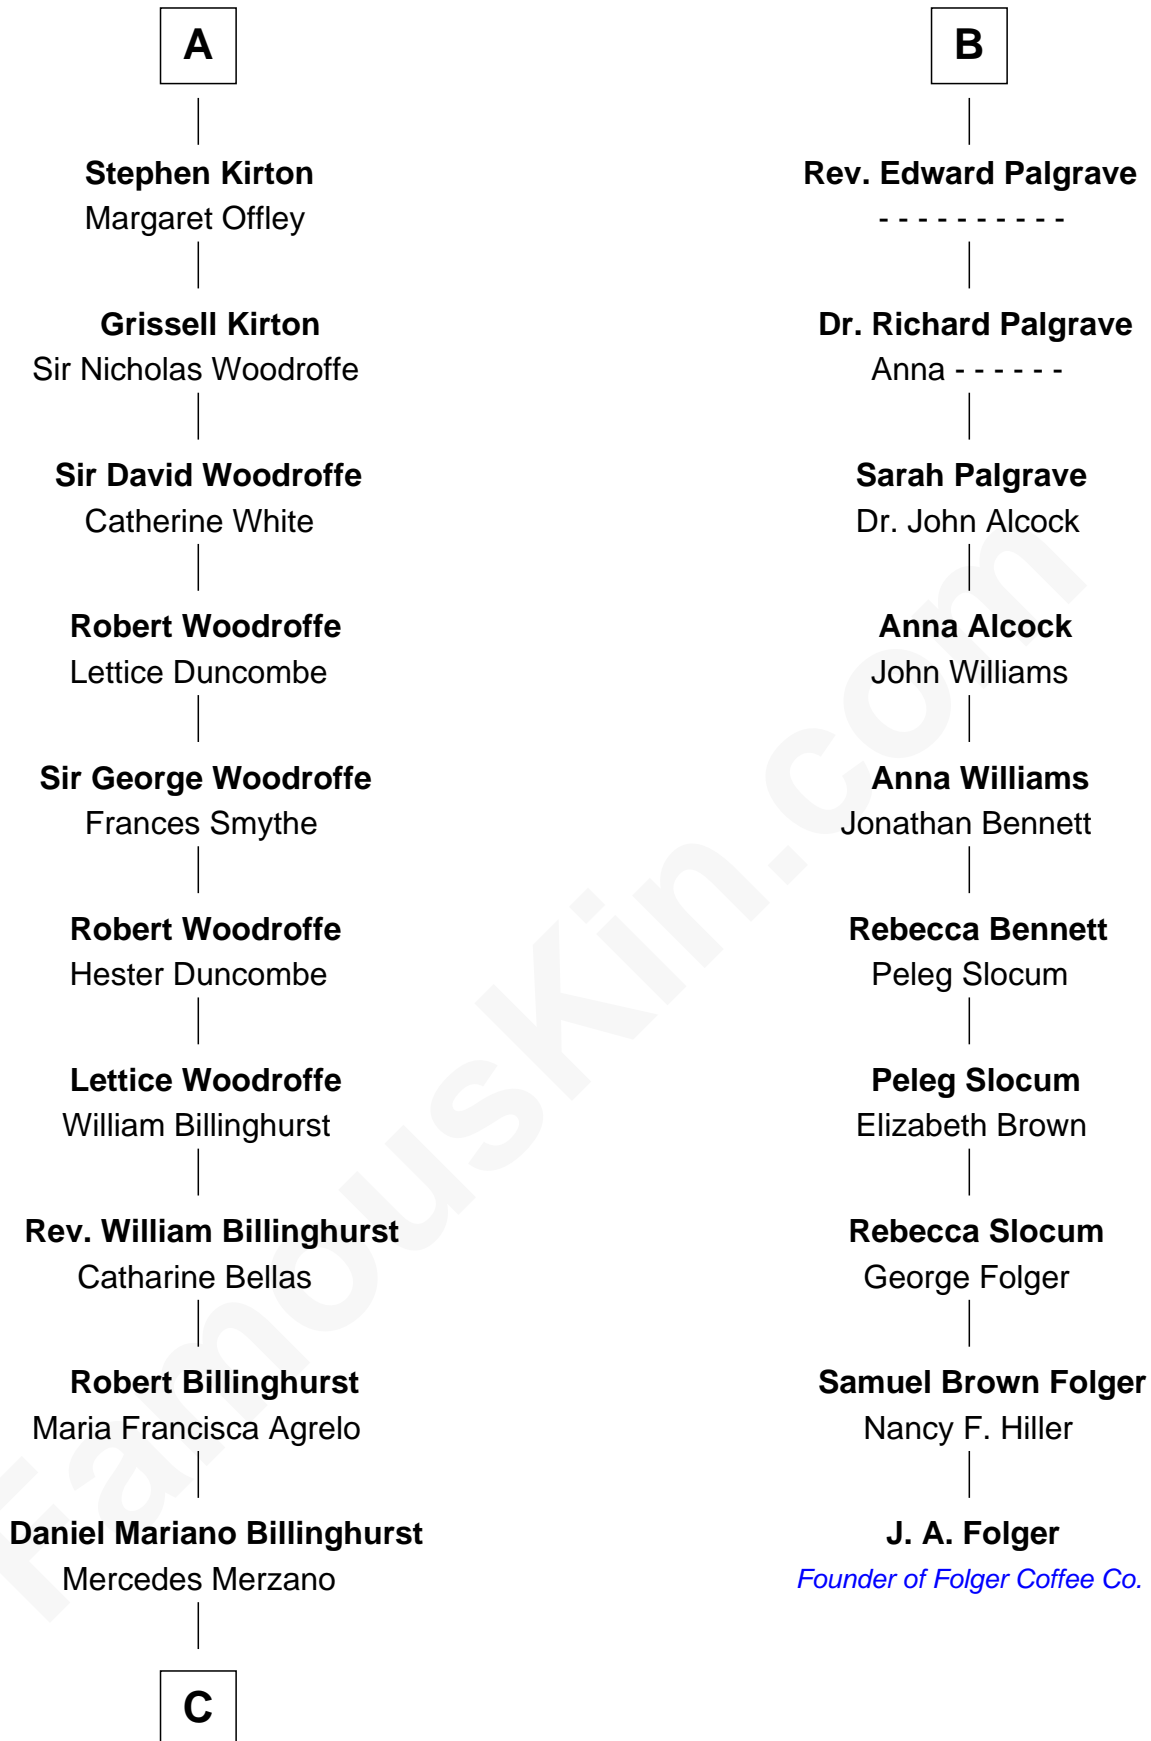

FamousKin.com Relationship Chart of

Luciana Pedraza

Argentine Movie Actress

16th cousin 5 times removed of

J. A. Folger

Founder of Folger Coffee Company

C

—
Lisandro Billinghamurst

Ana Kidd

—
Rosa Laureana Billinghamurst

Alfredo Ferrari

—
Susana Ferrari

Andrés Cipriano Humberto Pedraza

—
Private

- - - - -
—
Luciana Pedraza

Movie Actress