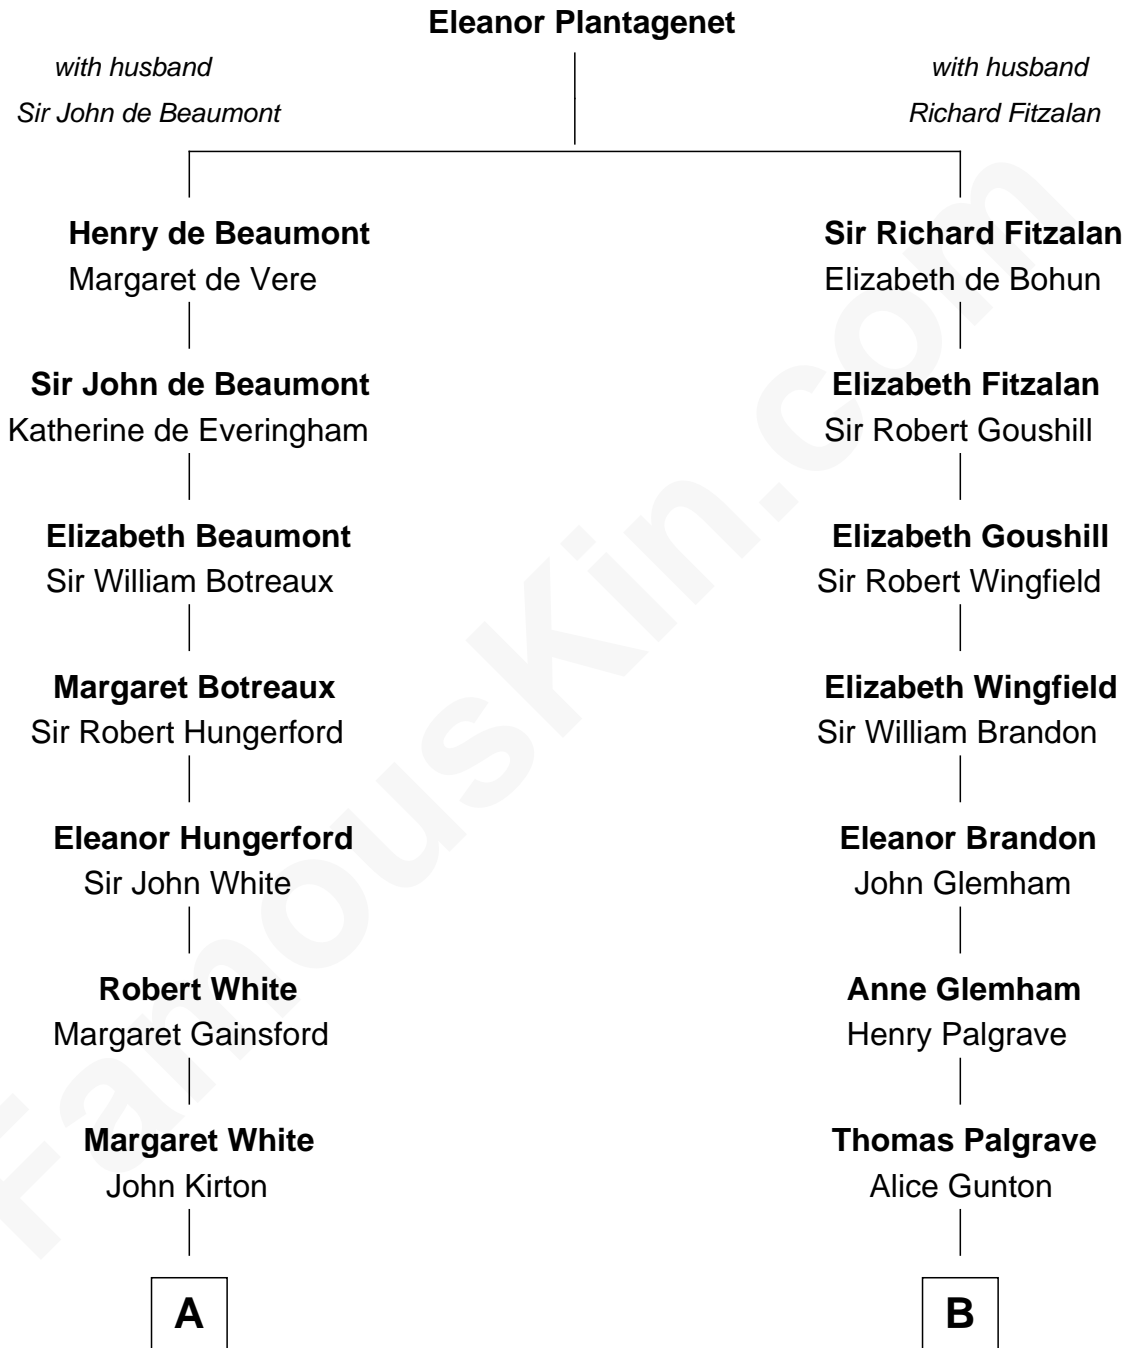

FamousKin.com Relationship Chart of

Luciana Pedraza

Argentine Movie Actress

16th cousin 5 times removed of

J. A. Folger

Founder of Folger Coffee Company

C

—
Lisandro Billinghamurst

Ana Kidd

—
Rosa Laureana Billinghamurst

Alfredo Ferrari

—
Susana Ferrari

Andrés Cipriano Humberto Pedraza

—
Private

- - - - -
—
Luciana Pedraza

Movie Actress