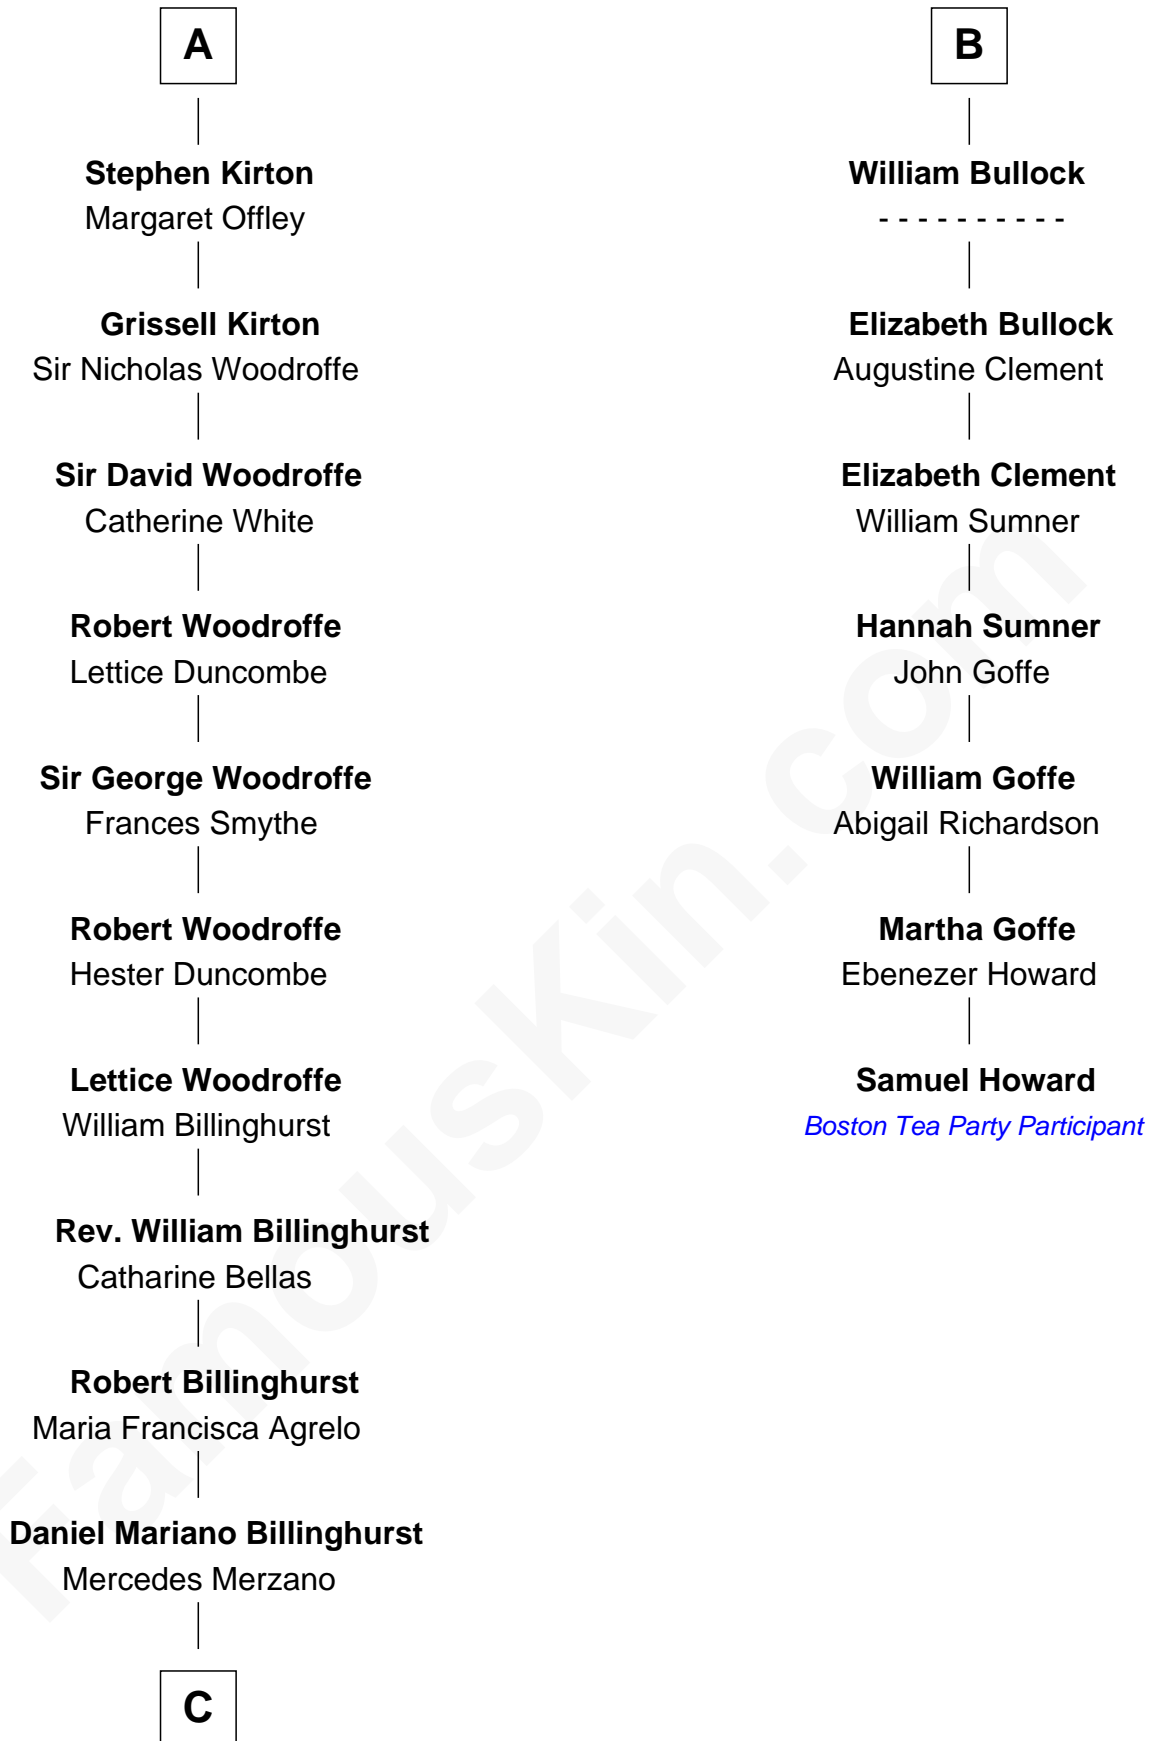

FamousKin.com Relationship Chart of

Luciana Pedraza

Argentine Movie Actress

13th cousin 8 times removed of

Samuel Howard

Boston Tea Party Participant

C

—
Lisandro Billinghamurst

Ana Kidd

—
Rosa Laureana Billinghamurst

Alfredo Ferrari

—
Susana Ferrari

Andrés Cipriano Humberto Pedraza

—
Private

—
Luciana Pedraza

Movie Actress

FamousKin.com