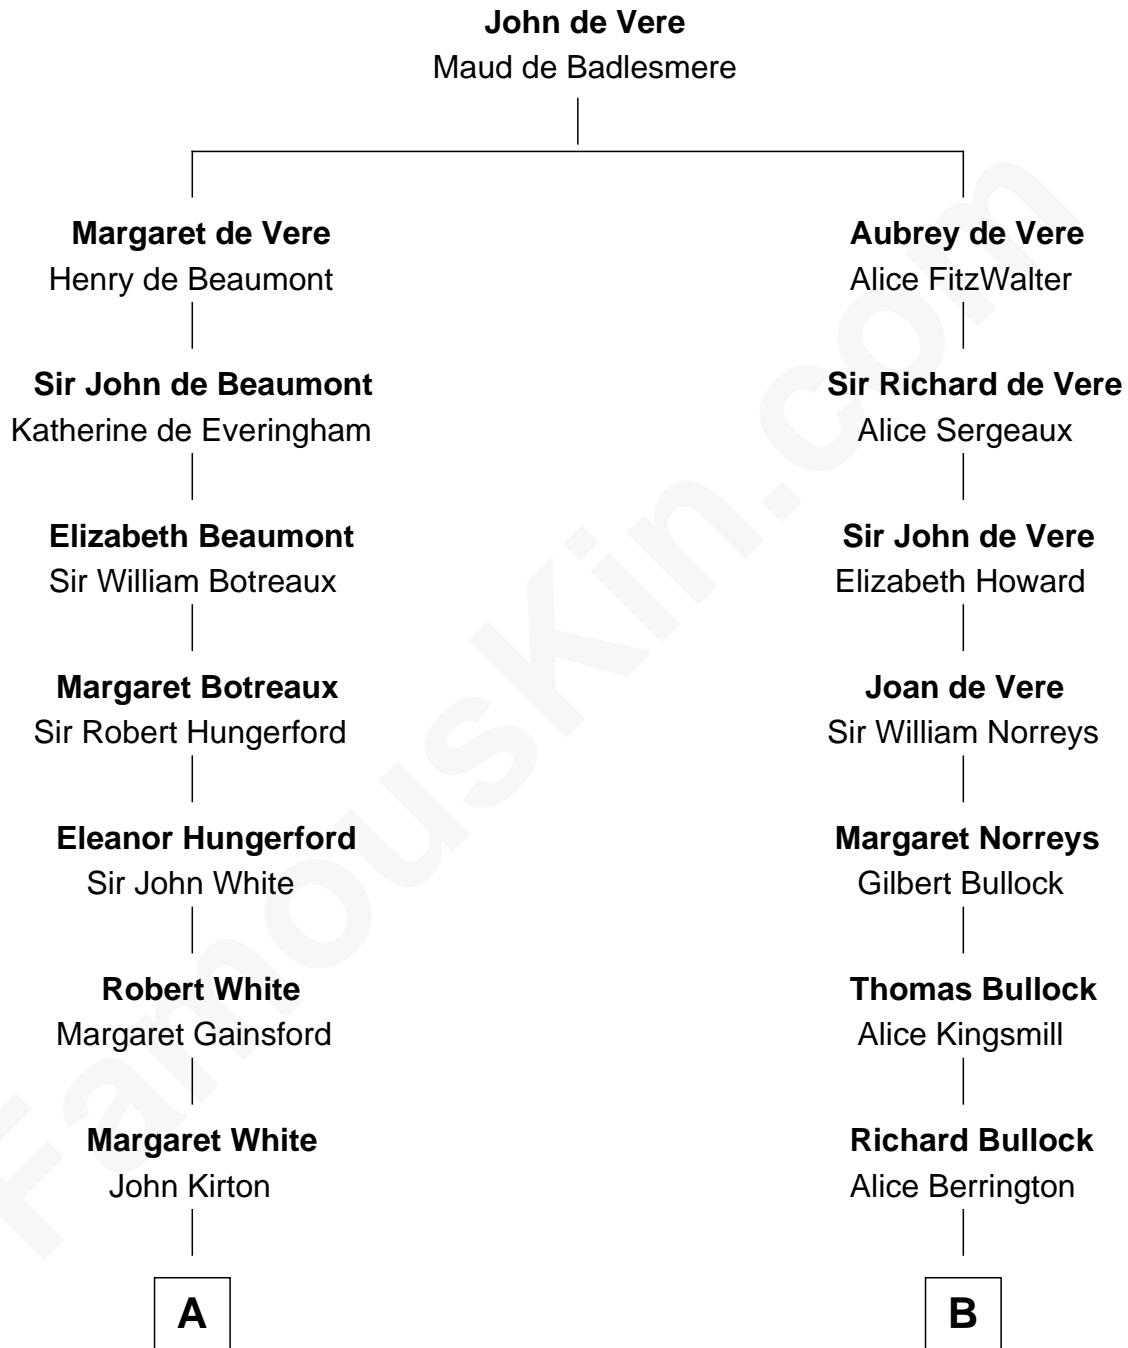

FamousKin.com Relationship Chart of

Luciana Pedraza

Argentine Movie Actress

13th cousin 8 times removed of

Samuel Howard

Boston Tea Party Participant

C

—
Lisandro Billinghamurst

Ana Kidd

—
Rosa Laureana Billinghamurst

Alfredo Ferrari

—
Susana Ferrari

Andrés Cipriano Humberto Pedraza

—
Private

—
Luciana Pedraza

Movie Actress