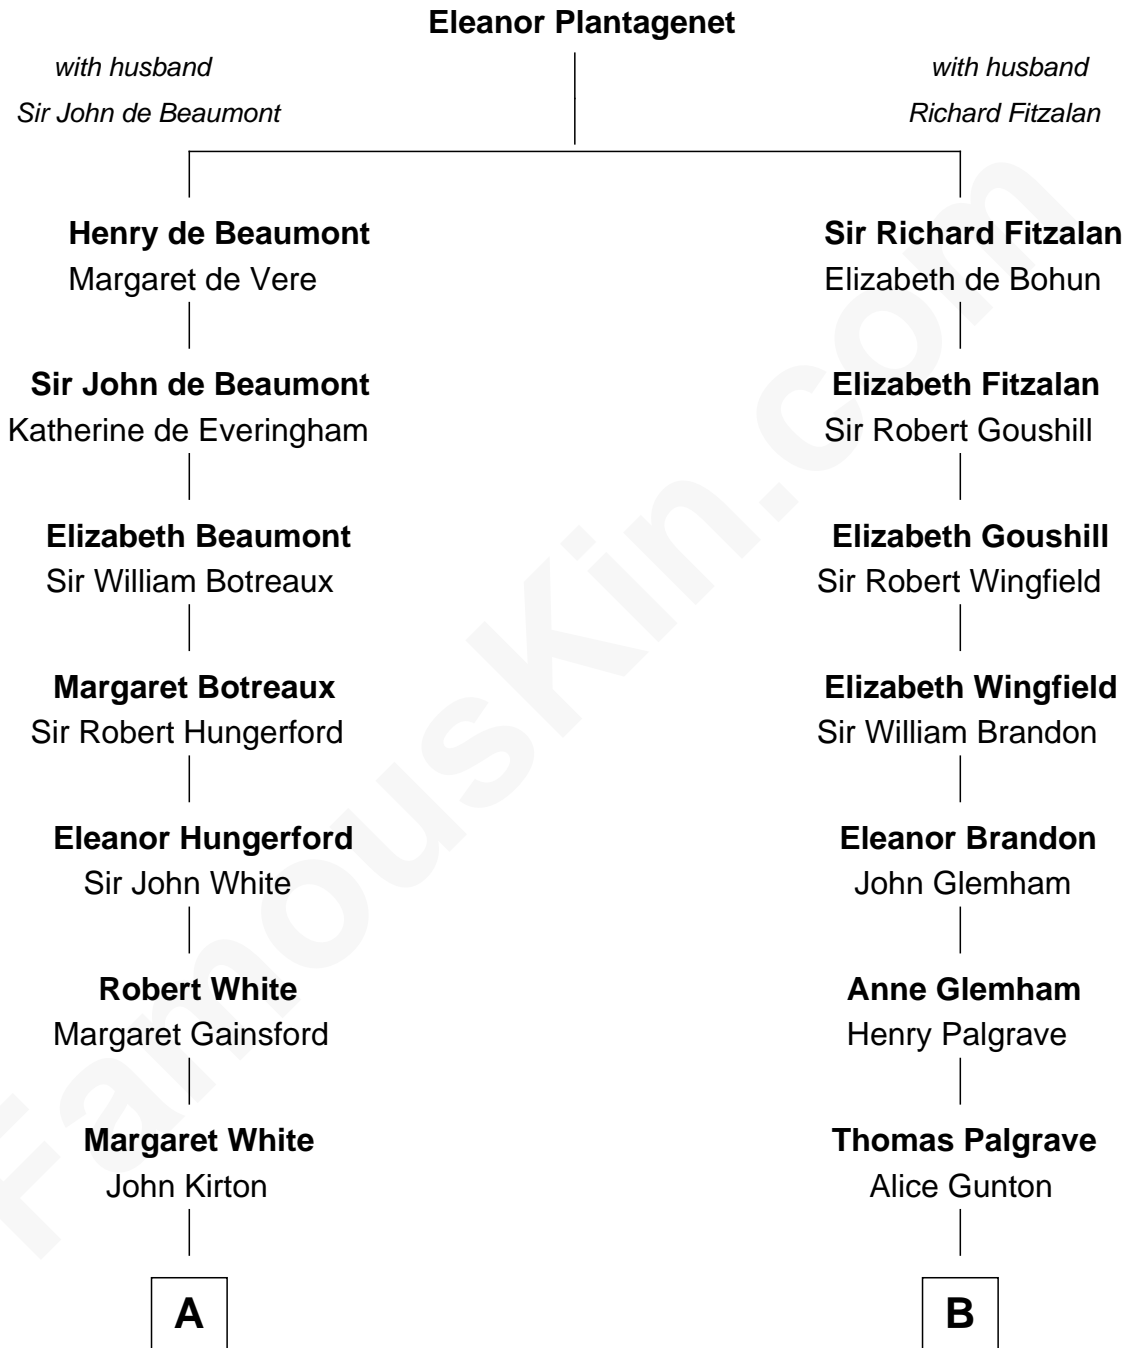

# FamousKin.com Relationship Chart of

**Luciana Pedraza**

*Argentine Movie Actress*

14th cousin 7 times removed of

**Eli Whitney**

*Inventor of the Cotton Gin*

**C**

—  
**Lisandro Billinghamurst**

Ana Kidd

—  
**Rosa Laureana Billinghamurst**

Alfredo Ferrari

—  
**Susana Ferrari**

Andrés Cipriano Humberto Pedraza

—  
**Private**  
-----

—  
**Luciana Pedraza**

*Movie Actress*