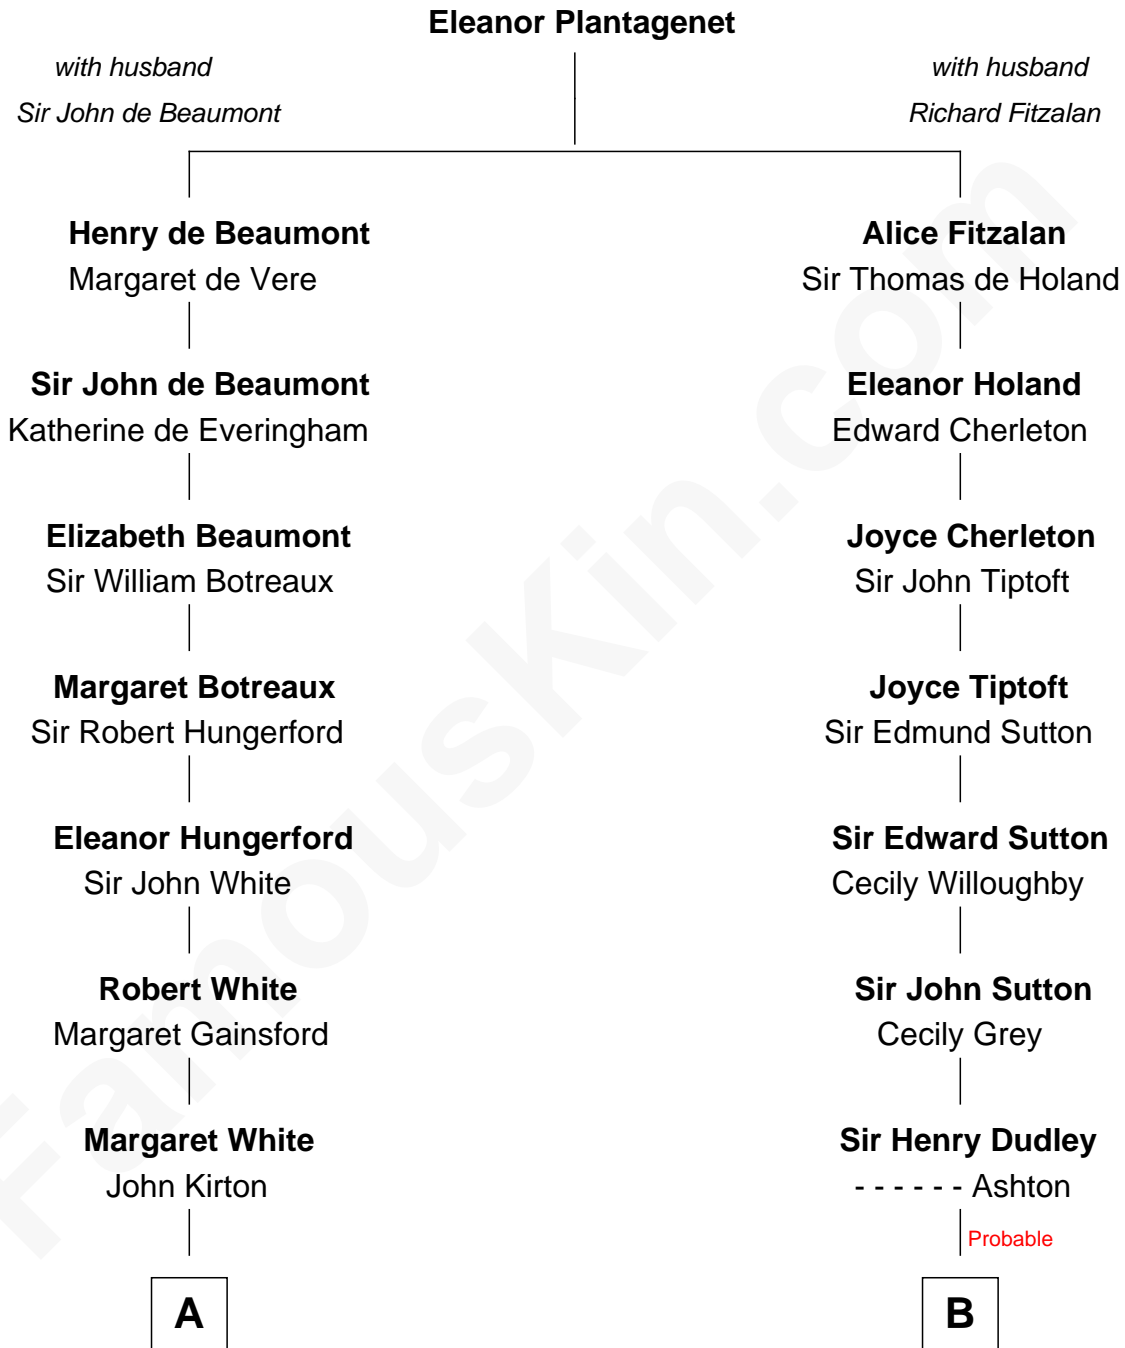

FamousKin.com Relationship Chart of

Luciana Pedraza

Argentine Movie Actress

17th cousin 4 times removed of

Dr. H. H. Holmes

Serial Killer aka "Devil in the White City"

C

—
Lisandro Billinghamurst

Ana Kidd

—
Rosa Laureana Billinghamurst

Alfredo Ferrari

—
Susana Ferrari

Andrés Cipriano Humberto Pedraza

—
Private

—
Luciana Pedraza

Movie Actress