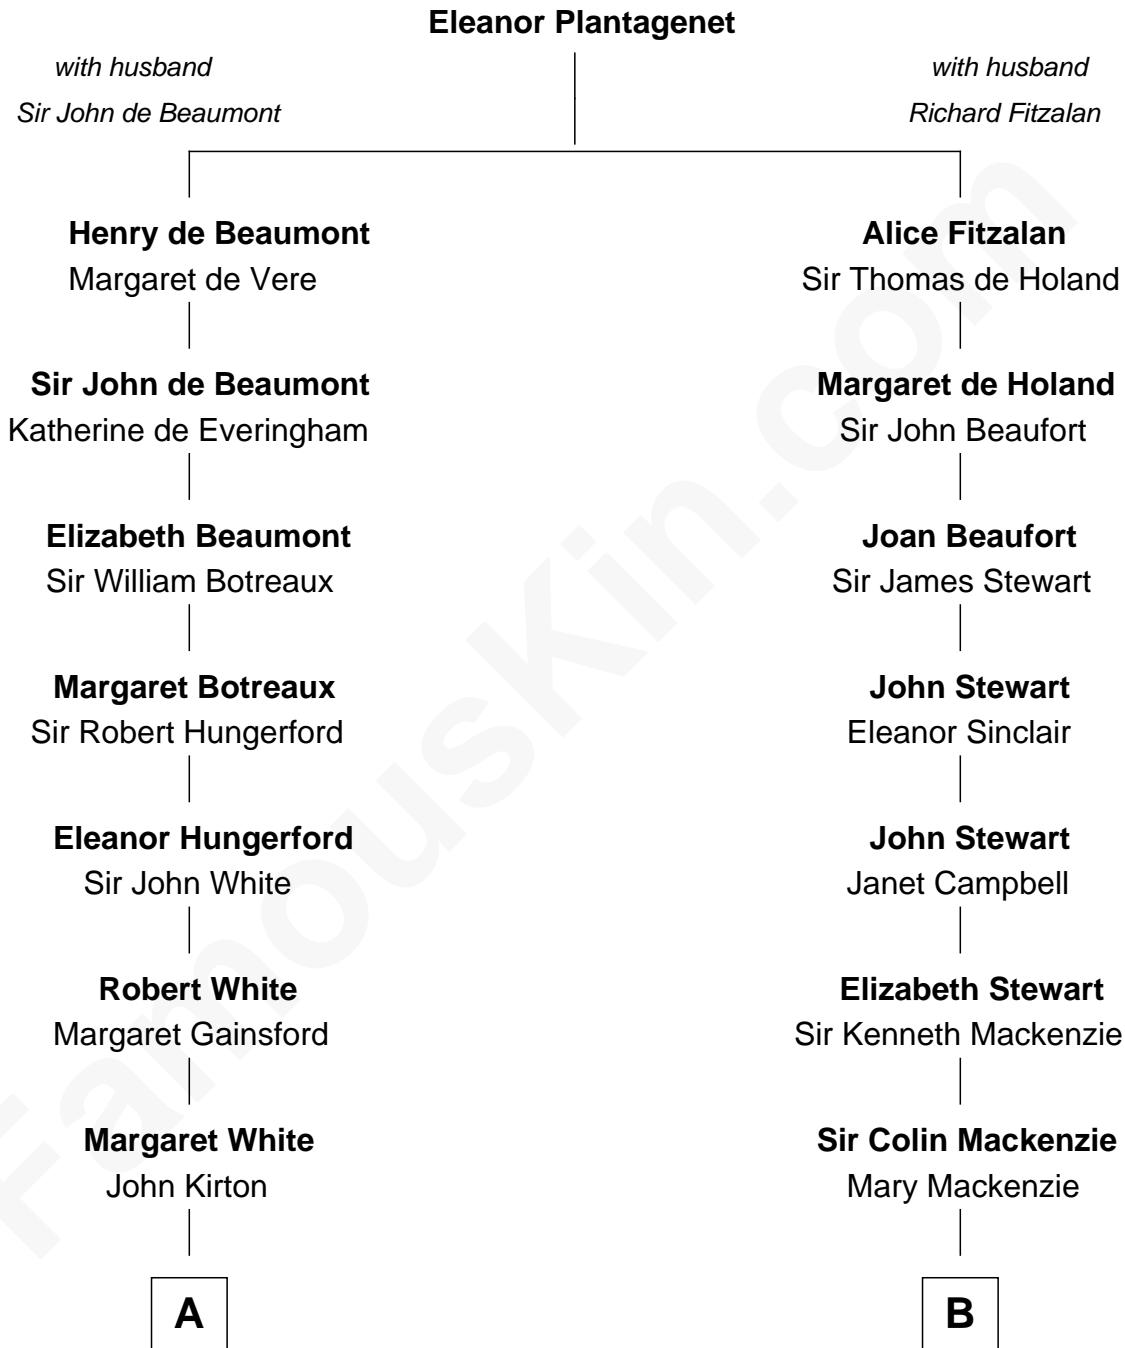

FamousKin.com Relationship Chart of

Luciana Pedraza

Argentine Movie Actress

17th cousin 4 times removed of

Eleanor Roosevelt

First Lady of President Franklin D. Roosevelt

C

—
Lisandro Billinghamurst

Ana Kidd

—
Rosa Laureana Billinghamurst

Alfredo Ferrari

—
Susana Ferrari

Andrés Cipriano Humberto Pedraza

—
Private

—
Luciana Pedraza

Movie Actress