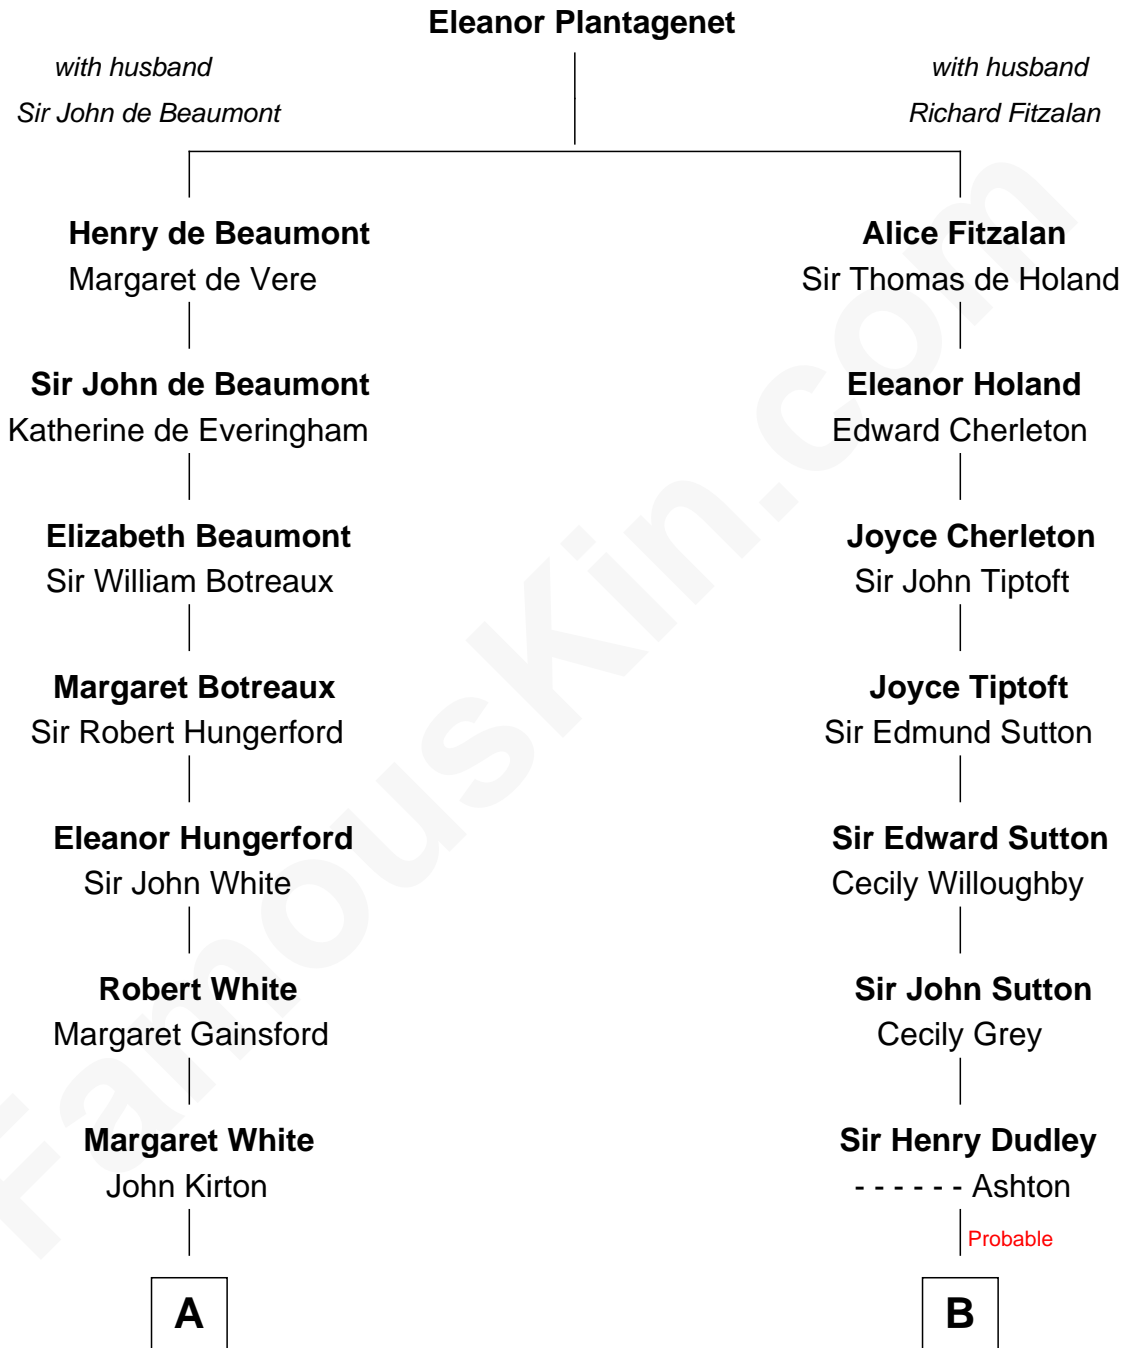

FamousKin.com Relationship Chart of

Luciana Pedraza

Argentine Movie Actress

16th cousin 5 times removed of

Seth Low

Mayor of New York City President of Columbia University

C

—
Lisandro Billinghamurst

Ana Kidd

—
Rosa Laureana Billinghamurst

Alfredo Ferrari

—
Susana Ferrari

Andrés Cipriano Humberto Pedraza

—
Private

—
Luciana Pedraza

Movie Actress