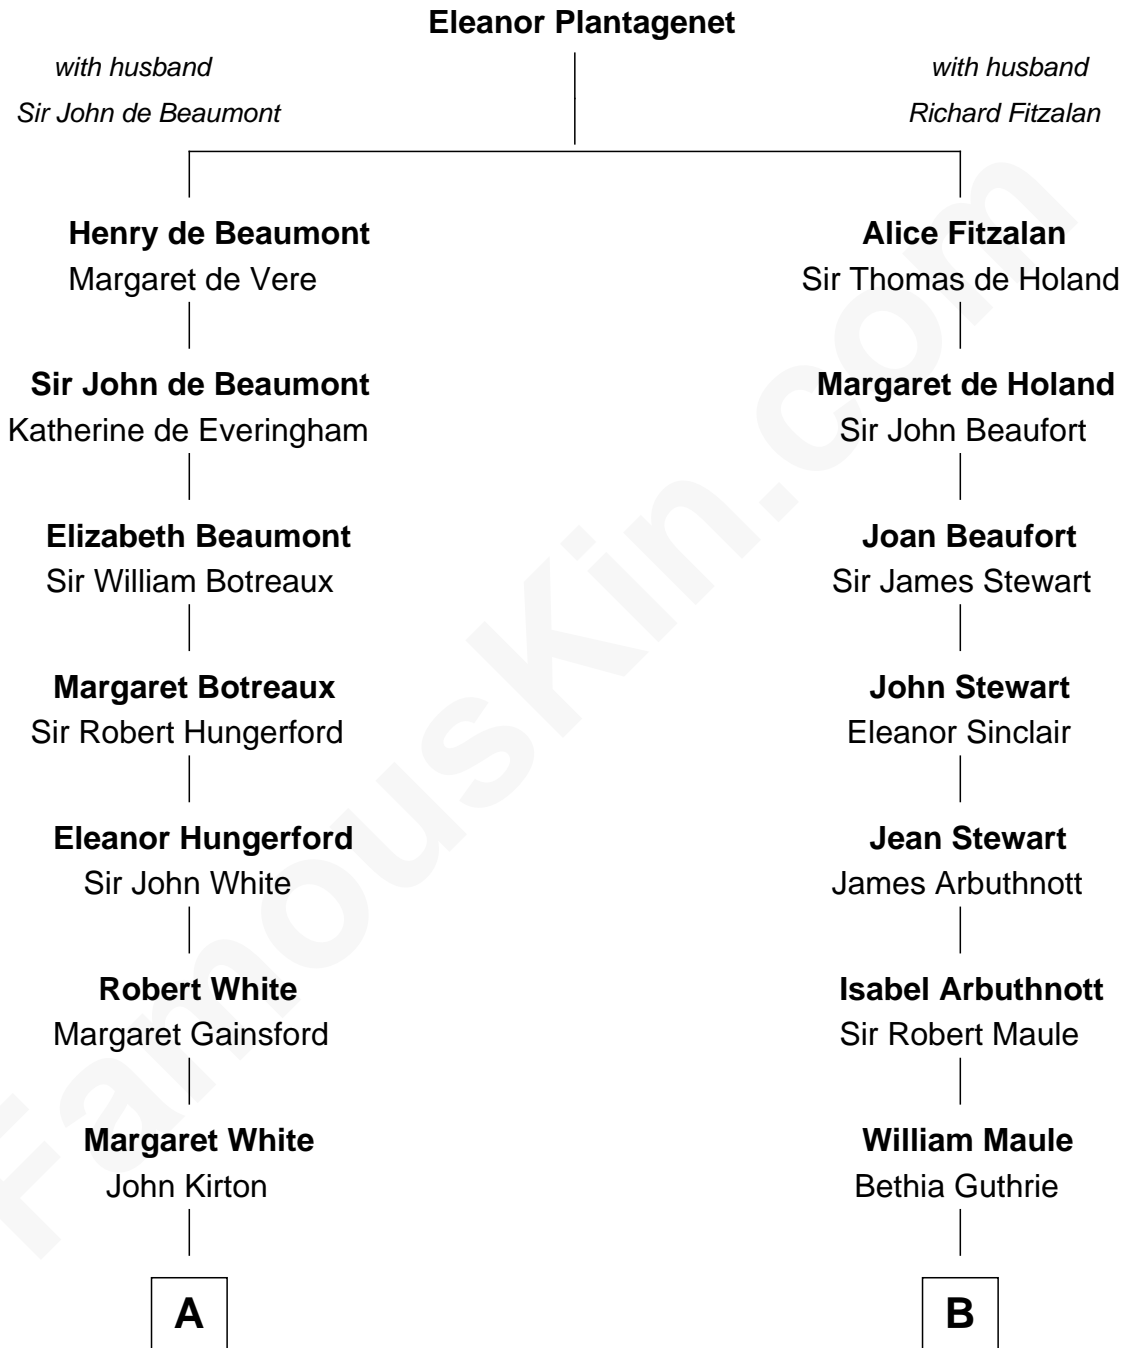

# FamousKin.com Relationship Chart of

**Luciana Pedraza**

*Argentine Movie Actress*

15th cousin 6 times removed of

**Helen Keller**

*Author and Activist*

**C**

—  
**Lisandro Billinghamurst**

Ana Kidd

—  
**Rosa Laureana Billinghamurst**

Alfredo Ferrari

—  
**Susana Ferrari**

Andrés Cipriano Humberto Pedraza

—  
**Private**  
-----

—  
**Luciana Pedraza**

*Movie Actress*