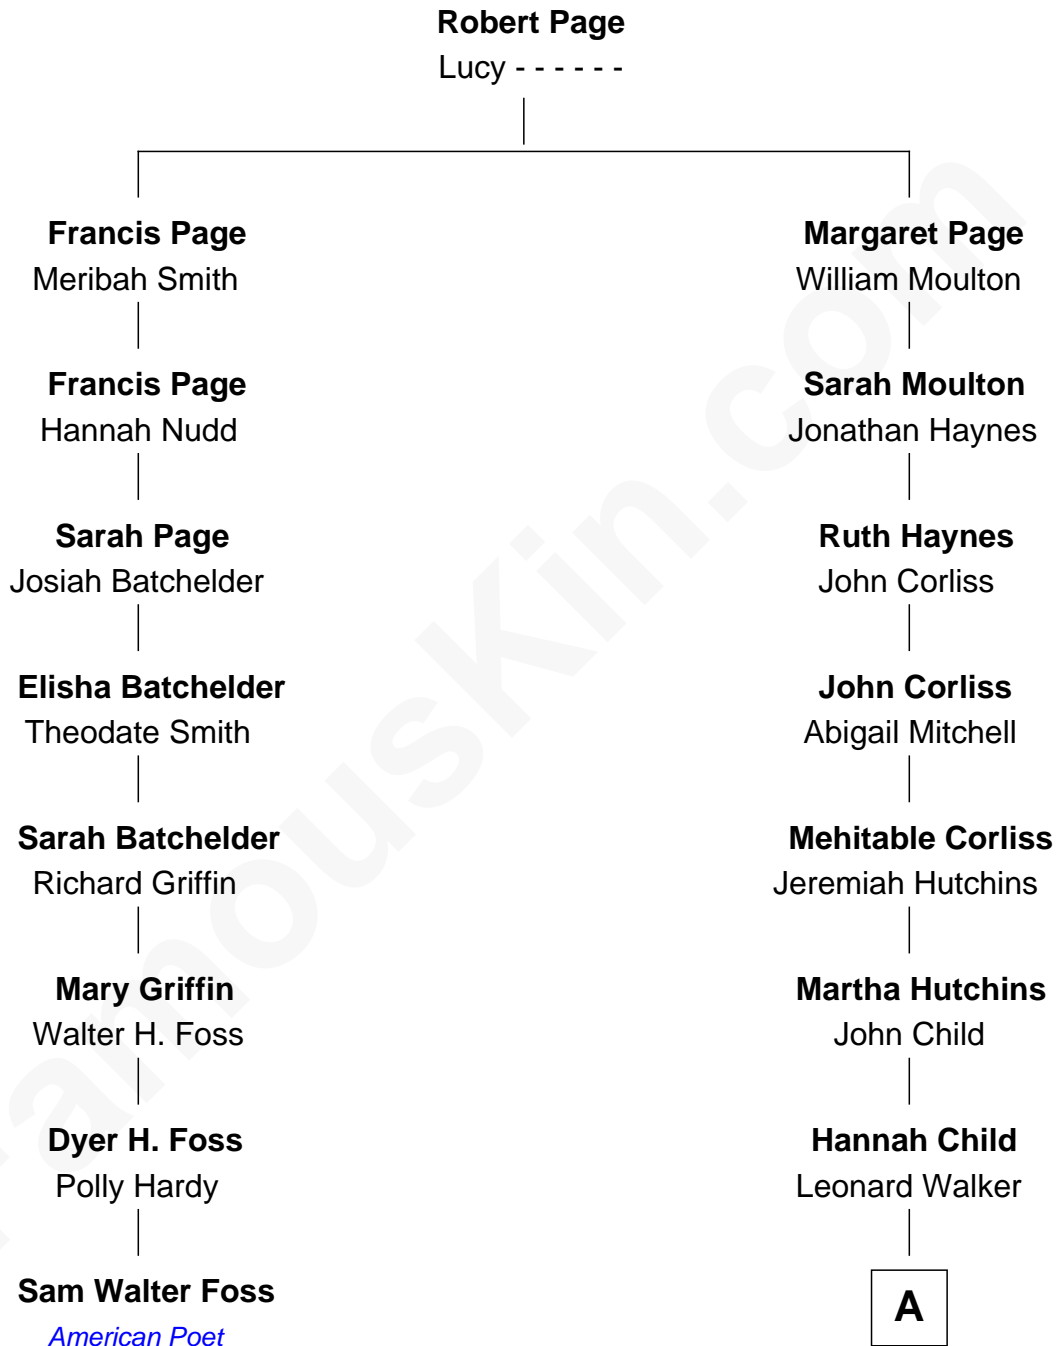

FamousKin.com
Relationship Chart of
Sam Walter Foss
American Poet

7th cousin 4 times removed of

Mark Isham
Musician, Film Composer

A

Martha Hutchins Walker

Jonathan Child

Hattie Martha Child

Walter Ford Hammond

Harold Child Hammond

Helen Maurine Blair

Patricia Jane Hammond

Howard Fuller Isham

Mark Isham

Musician, Film Composer