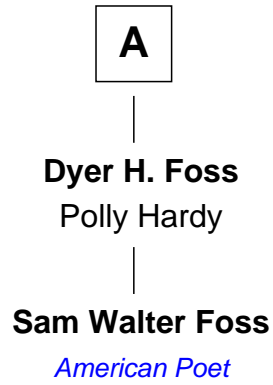

# FamousKin.com Relationship Chart of

**Sam Walter Foss**

*American Poet*

7th Great-grandson of

**Nathaniel Weare**

*(unk - 1681/2) Great Migration Immigrant 1637*

**Nathaniel Weare**

Sarah - - - - -

**Hester Weare**

Benjamin Swett

**Sarah Swett**

Morris Hobbs

**Morris Hobbs**

Theodate Bachiler

**Mary Hobbs**

Benjamin Smith

**Theodate Smith**

Elisha Batchelder

**Sarah Batchelder**

Richard Griffin

**Mary Griffin**

Walter H. Foss

**A**

FamousKin.com