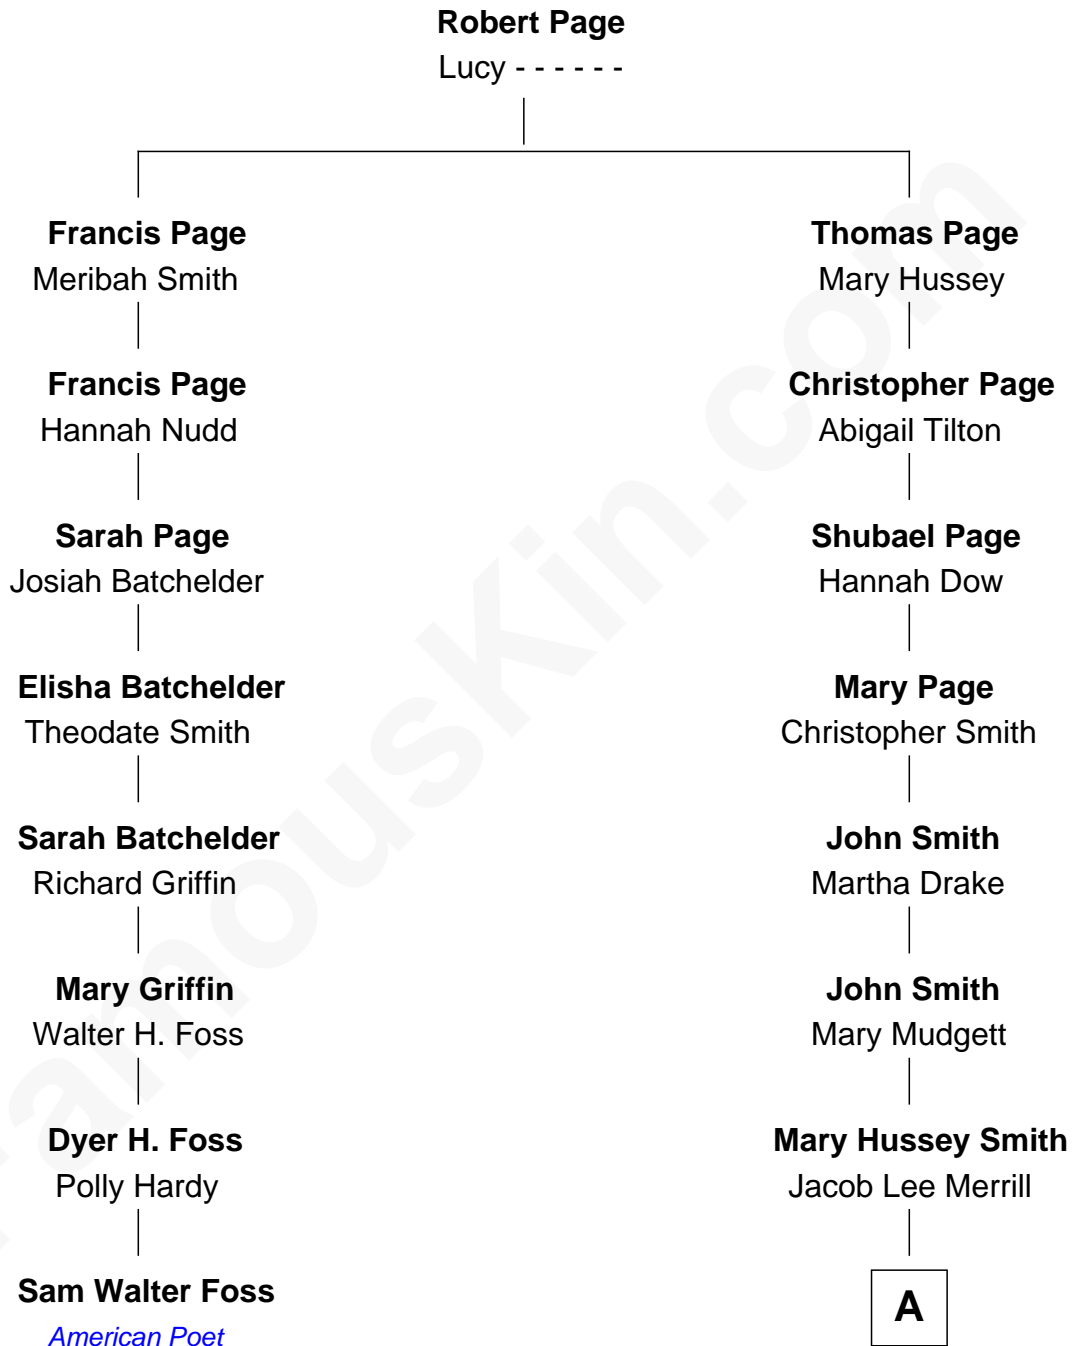

FamousKin.com

Relationship Chart of

Sam Walter Foss

American Poet

7th cousin 4 times removed of

Meghan Markle

Duchess of Sussex, TV Actress

A

George David Merrill

Mary Bird

Gertrude May Merrill

Fred George Sanders

Doris Mary Rita Sanders

Gordon Arnold Markle

Thomas Wayne Markle

Doria Loyce Ragland