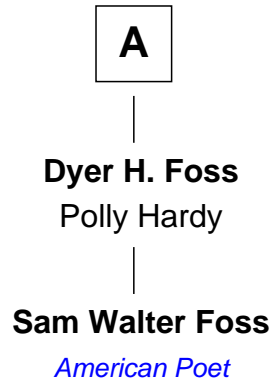

# FamousKin.com Relationship Chart of

**Christian (\_\_\_\_) Brown**  
(unk - 1641) Great Migration Immigrant 1639

7th Great-grandmother of

**Sam Walter Foss**

*American Poet*

**Christian (\_\_\_\_) Brown**

-----

**Henry Brown**

Abigail - - - - -

**Philip Brown**

Mary Buswell

**Susannah Brown**

John Griffin

**Isaac Griffin**

Susanna Clough

**Isaac Griffin**

Mary Rowell

**Richard Griffin**

Sarah Batchelder

**Mary Griffin**

Walter H. Foss

**A**