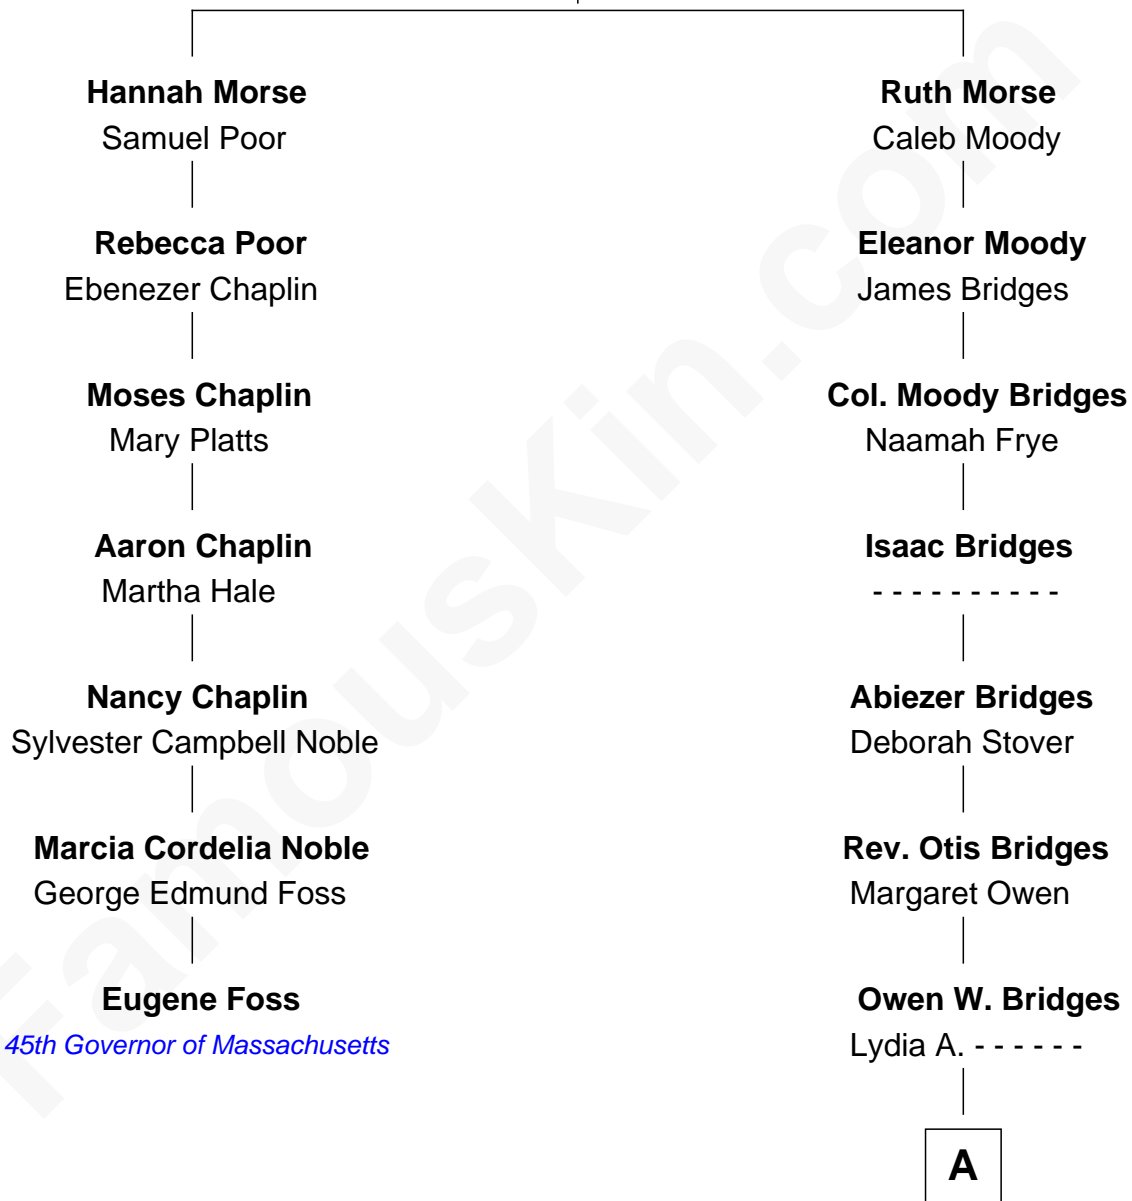

## Relationship Chart of Eugene Foss

45th Governor of Massachusetts

6th cousin 2 times removed of

**Owen Brewster**

54th Governor of Maine

**Benjamin Morse**

Ruth Sawyer

**A**

—  
**Carrie S. Bridges**  
William Edmund Brewster

—  
**Owen Brewster**  
*54th Governor of Maine*

FamousKin.com