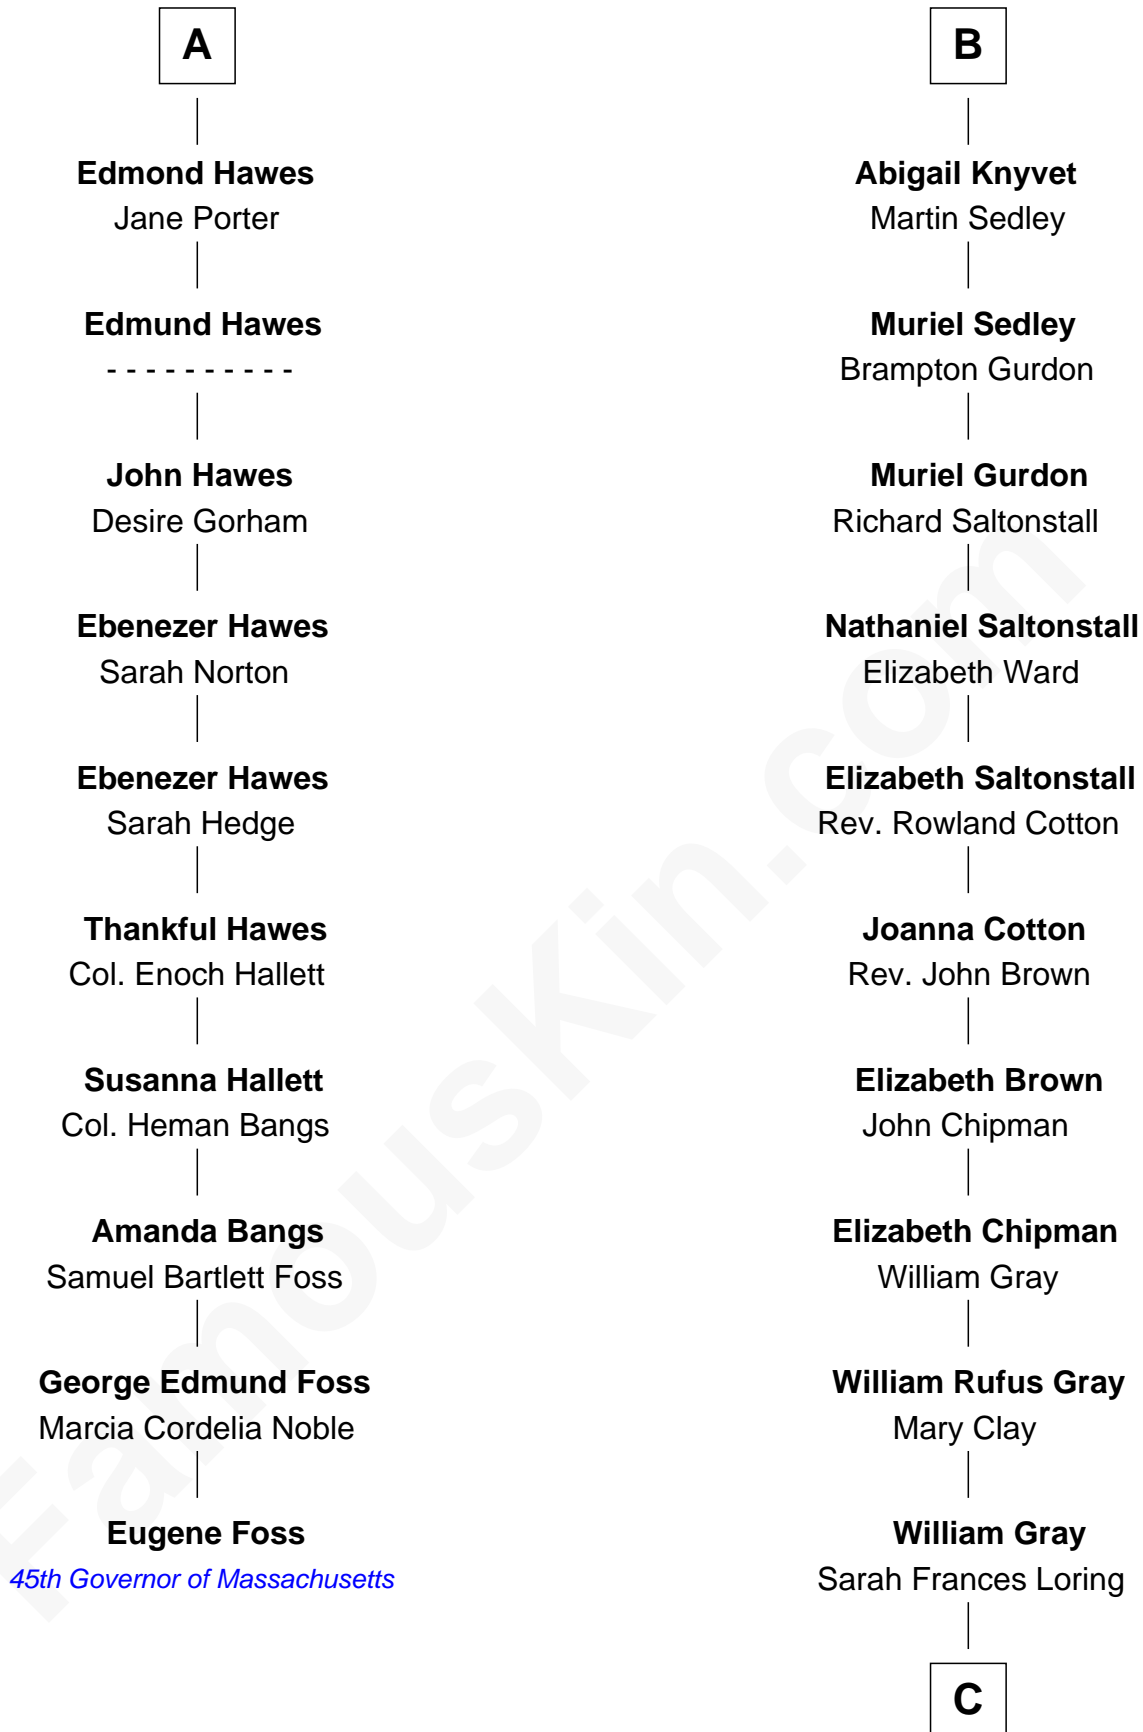

FamousKin.com

Relationship Chart of Eugene Foss

45th Governor of Massachusetts

16th cousin 4 times removed of

Story Musgrave

NASA Astronaut

Sir John Howard

Alice de Bois

C

Edward Gray

Elizabeth Gray Story

Marguerite Gray

John Butler Swann

Marguerite Swann

Percy Musgrave

Story Musgrave

NASA Astronaut

FamousKin.com