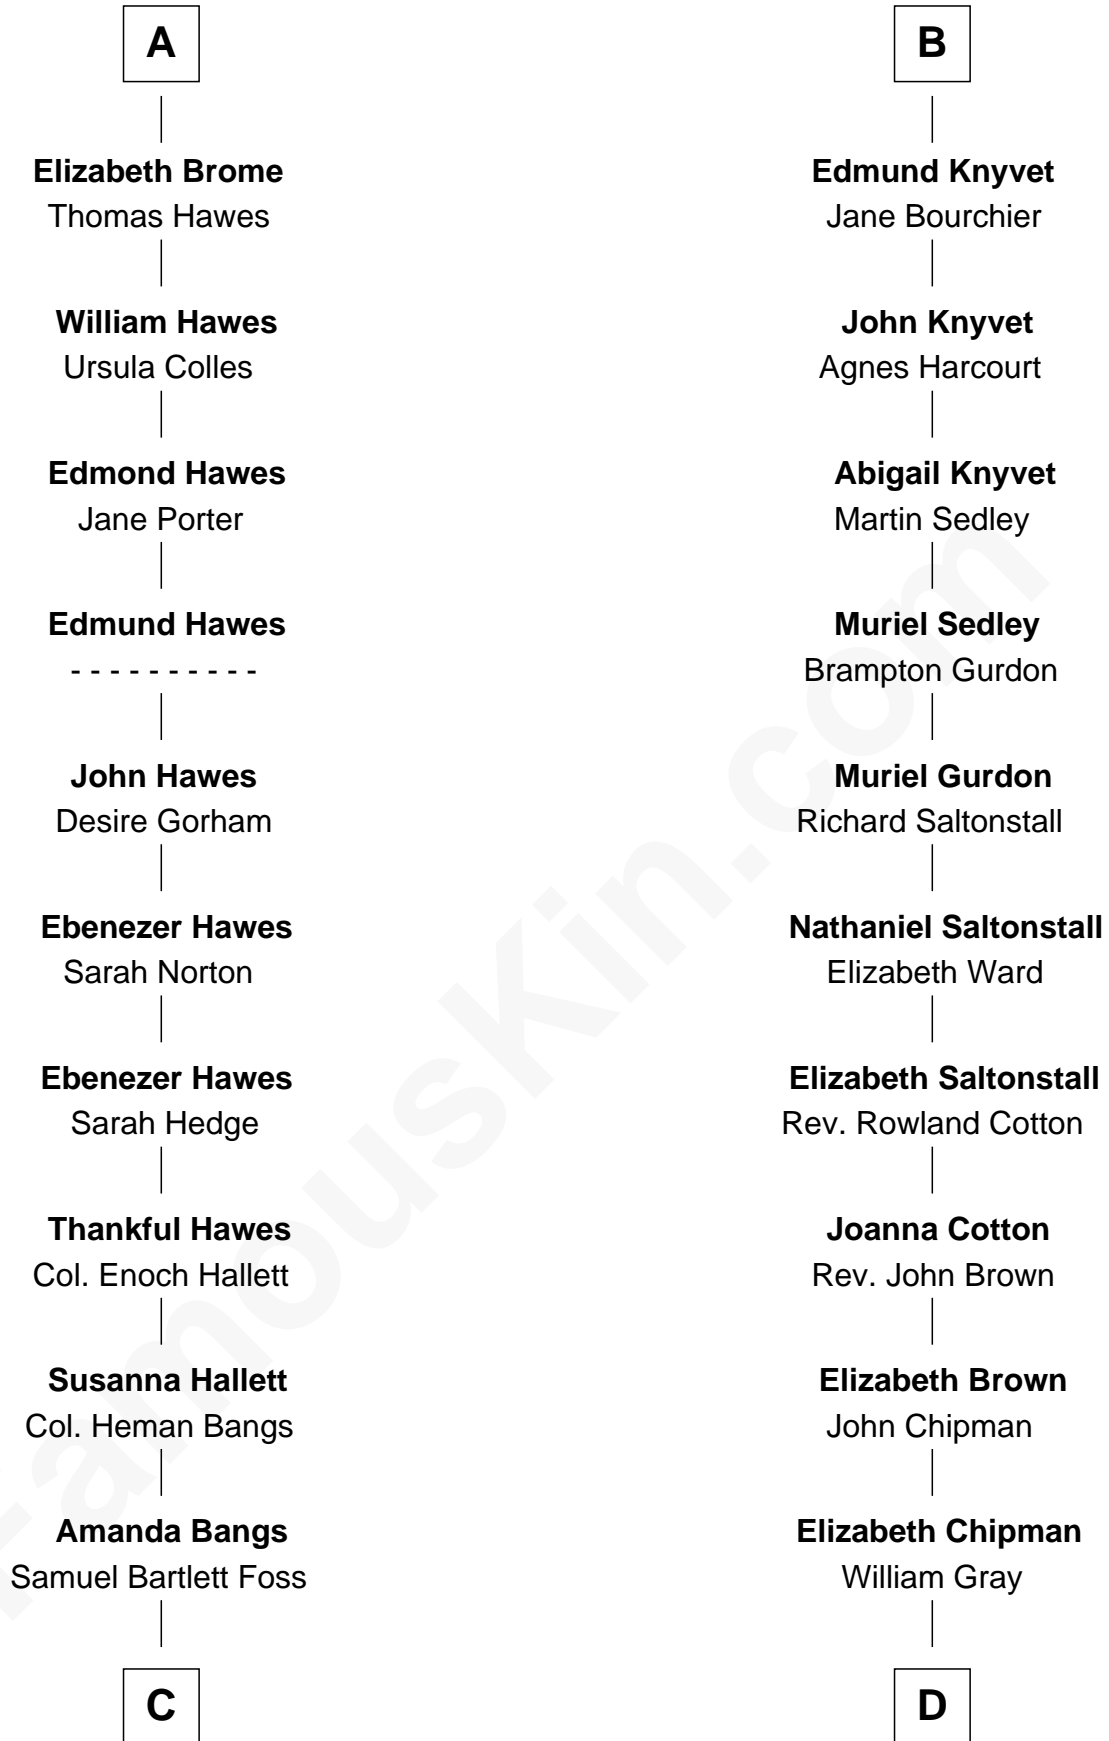

# FamousKin.com Relationship Chart of

**Eugene Foss**

*45th Governor of Massachusetts*

18th cousin of

**Horace Gray**

*U.S. Supreme Court Justice*

**Sir Robert de Ros**

Isabel de Aubeney

**C**

**George Edmund Foss**  
Marcia Cordelia Noble

**Eugene Foss**  
*45th Governor of Massachusetts*

**D**

**Horace Gray**  
Harriet Upham

**Horace Gray**  
*U.S. Supreme Court Justice*

FamousKin.com