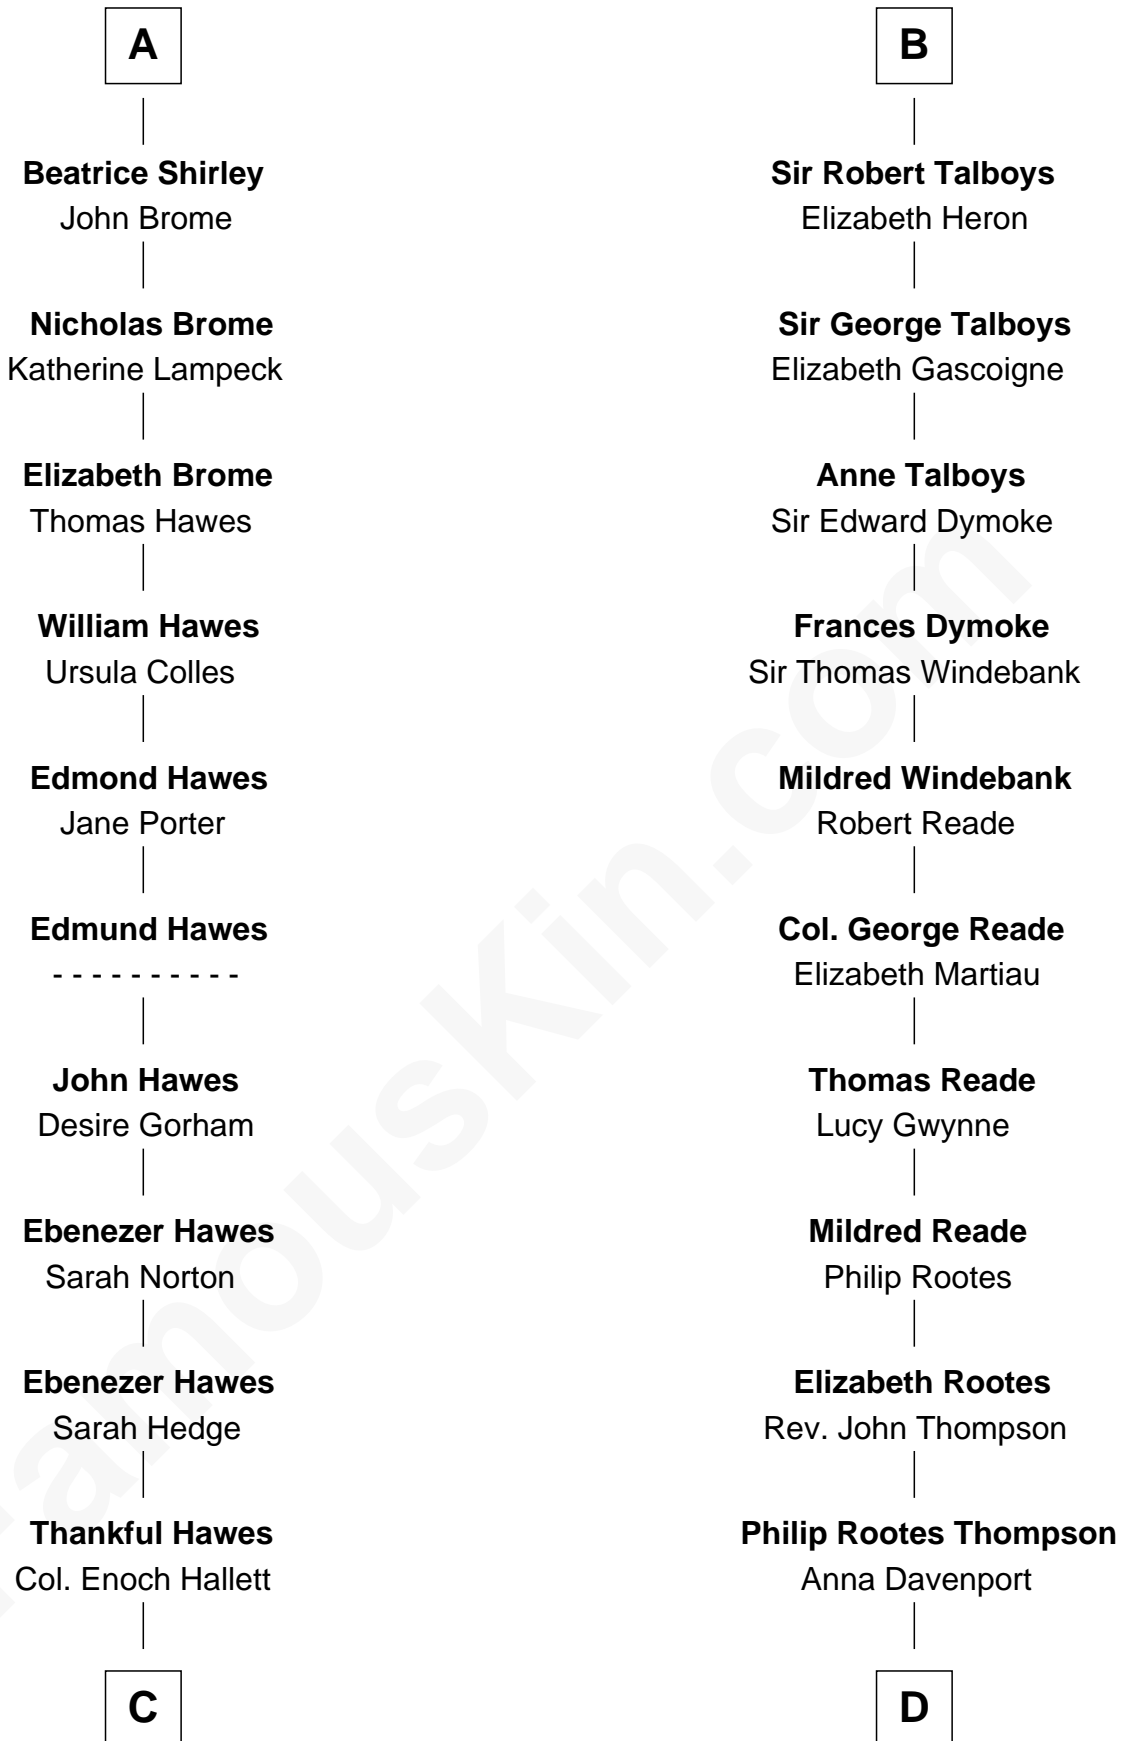

FamousKin.com

Relationship Chart of Eugene Foss

45th Governor of Massachusetts

20th cousin 1 time removed of

General George S. Patton

U.S. Army - World War II

C

Susanna Hallett
Col. Heman Bangs

Amanda Bangs
Samuel Bartlett Foss

George Edmund Foss
Marcia Cordelia Noble

Eugene Foss
45th Governor of Massachusetts

D

Eleanor Thompson
William Thorton

Susanna Thompson Thorton
Andrew Glassell

Susan Thornton Glassell
George Smith Patton