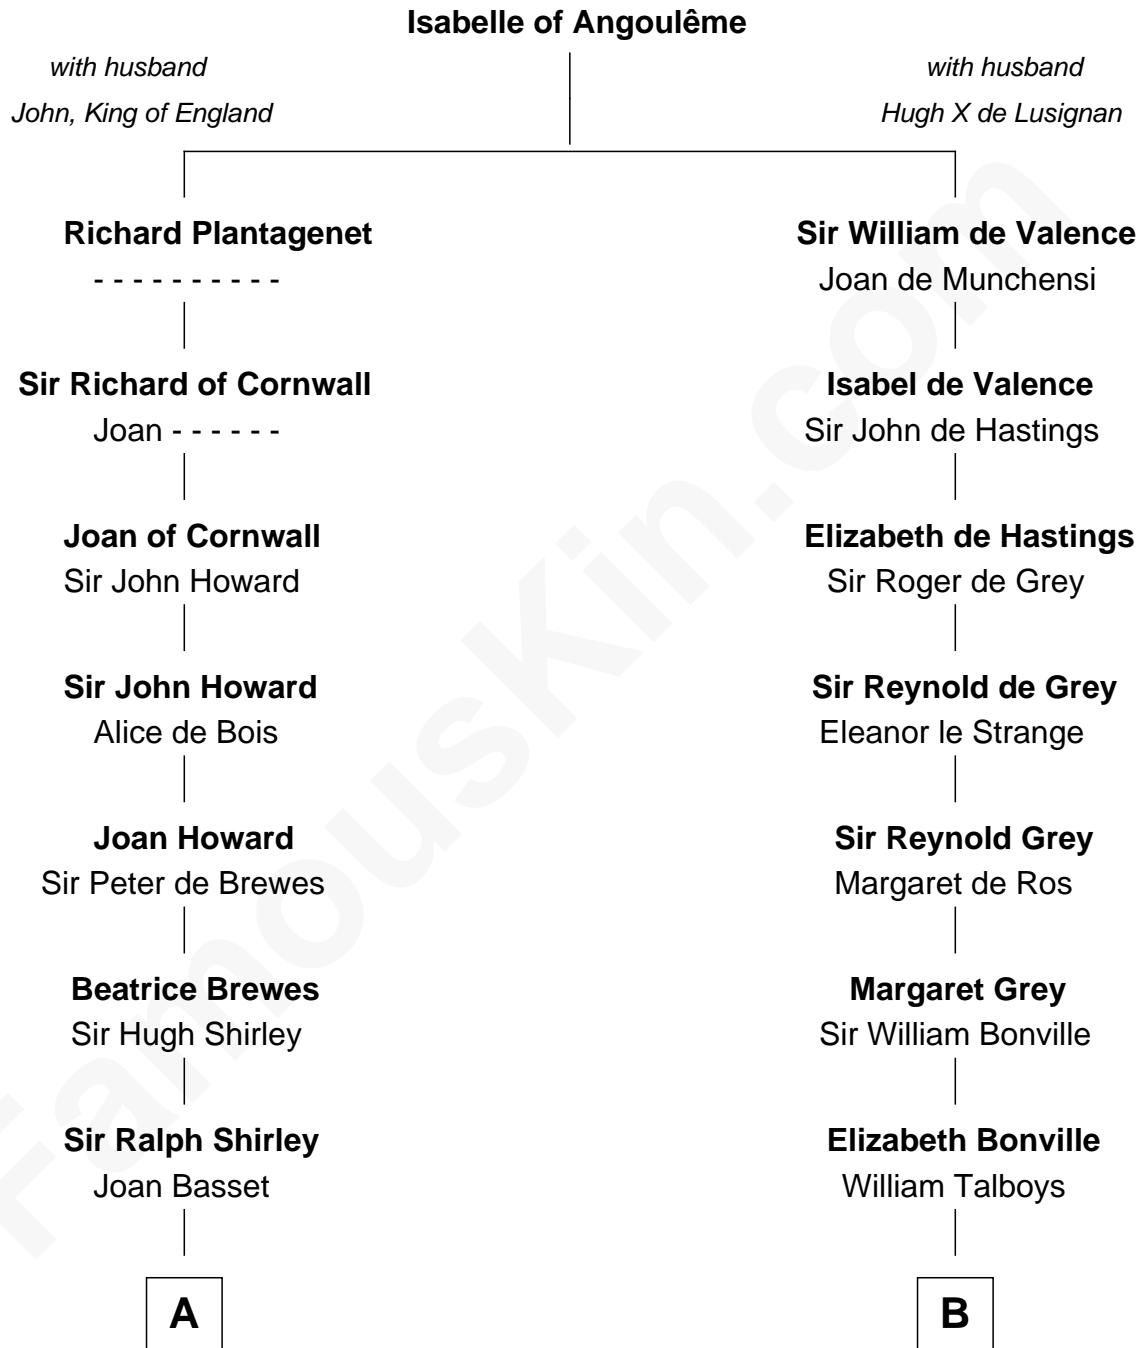

FamousKin.com

Relationship Chart of Eugene Foss

45th Governor of Massachusetts

20th cousin 1 time removed of

General George S. Patton

U.S. Army - World War II

C

Susanna Hallett
Col. Heman Bangs

Amanda Bangs
Samuel Bartlett Foss

George Edmund Foss
Marcia Cordelia Noble

Eugene Foss
45th Governor of Massachusetts

D

Eleanor Thompson
William Thorton

Susanna Thompson Thorton
Andrew Glassell

Susan Thornton Glassell
George Smith Patton