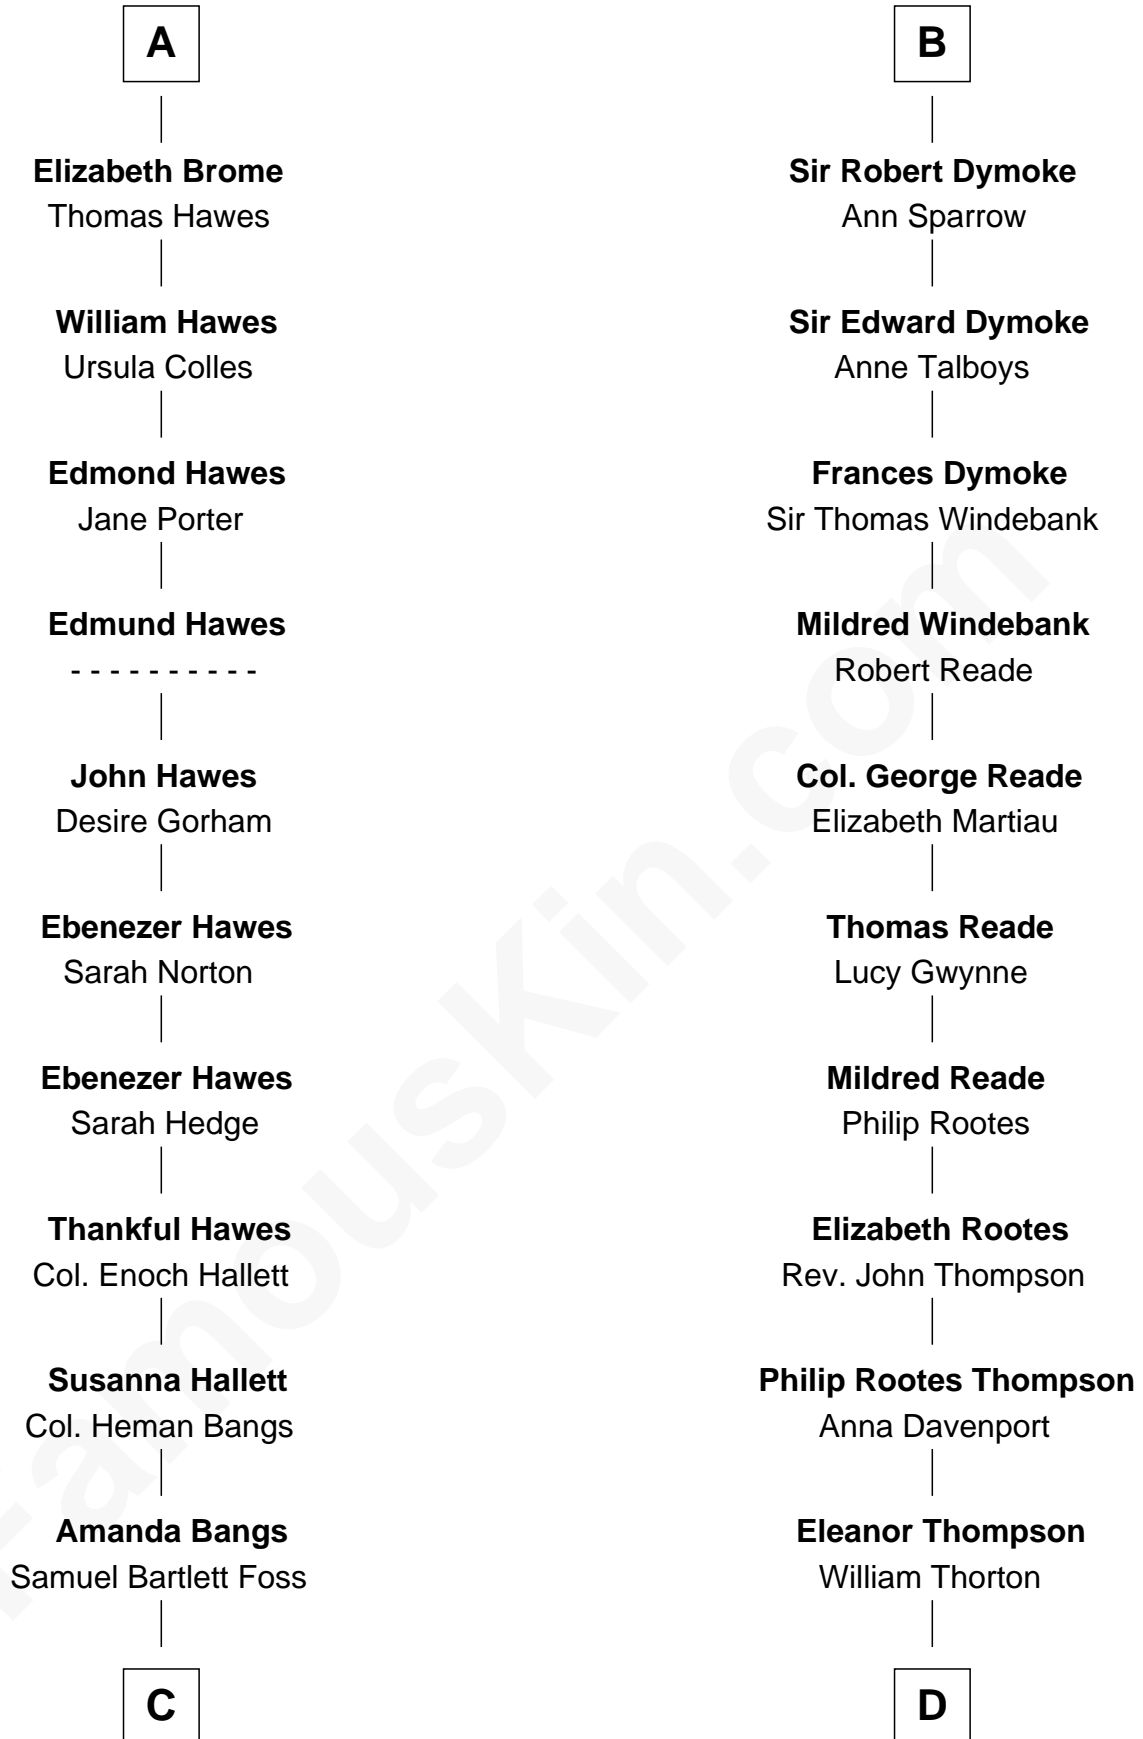

## Relationship Chart of Eugene Foss

45th Governor of Massachusetts

18th cousin 2 times removed of

**General George S. Patton**

U.S. Army - World War II

**Sir Robert de Ros**

Isabel de Aubeney

**C**

**George Edmund Foss**  
Marcia Cordelia Noble

**Eugene Foss**  
*45th Governor of Massachusetts*

**D**

**Susanna Thompson Thorton**  
Andrew Glassell

**Susan Thornton Glassell**  
George Smith Patton

**George Smith Patton**  
Ruth Wilson