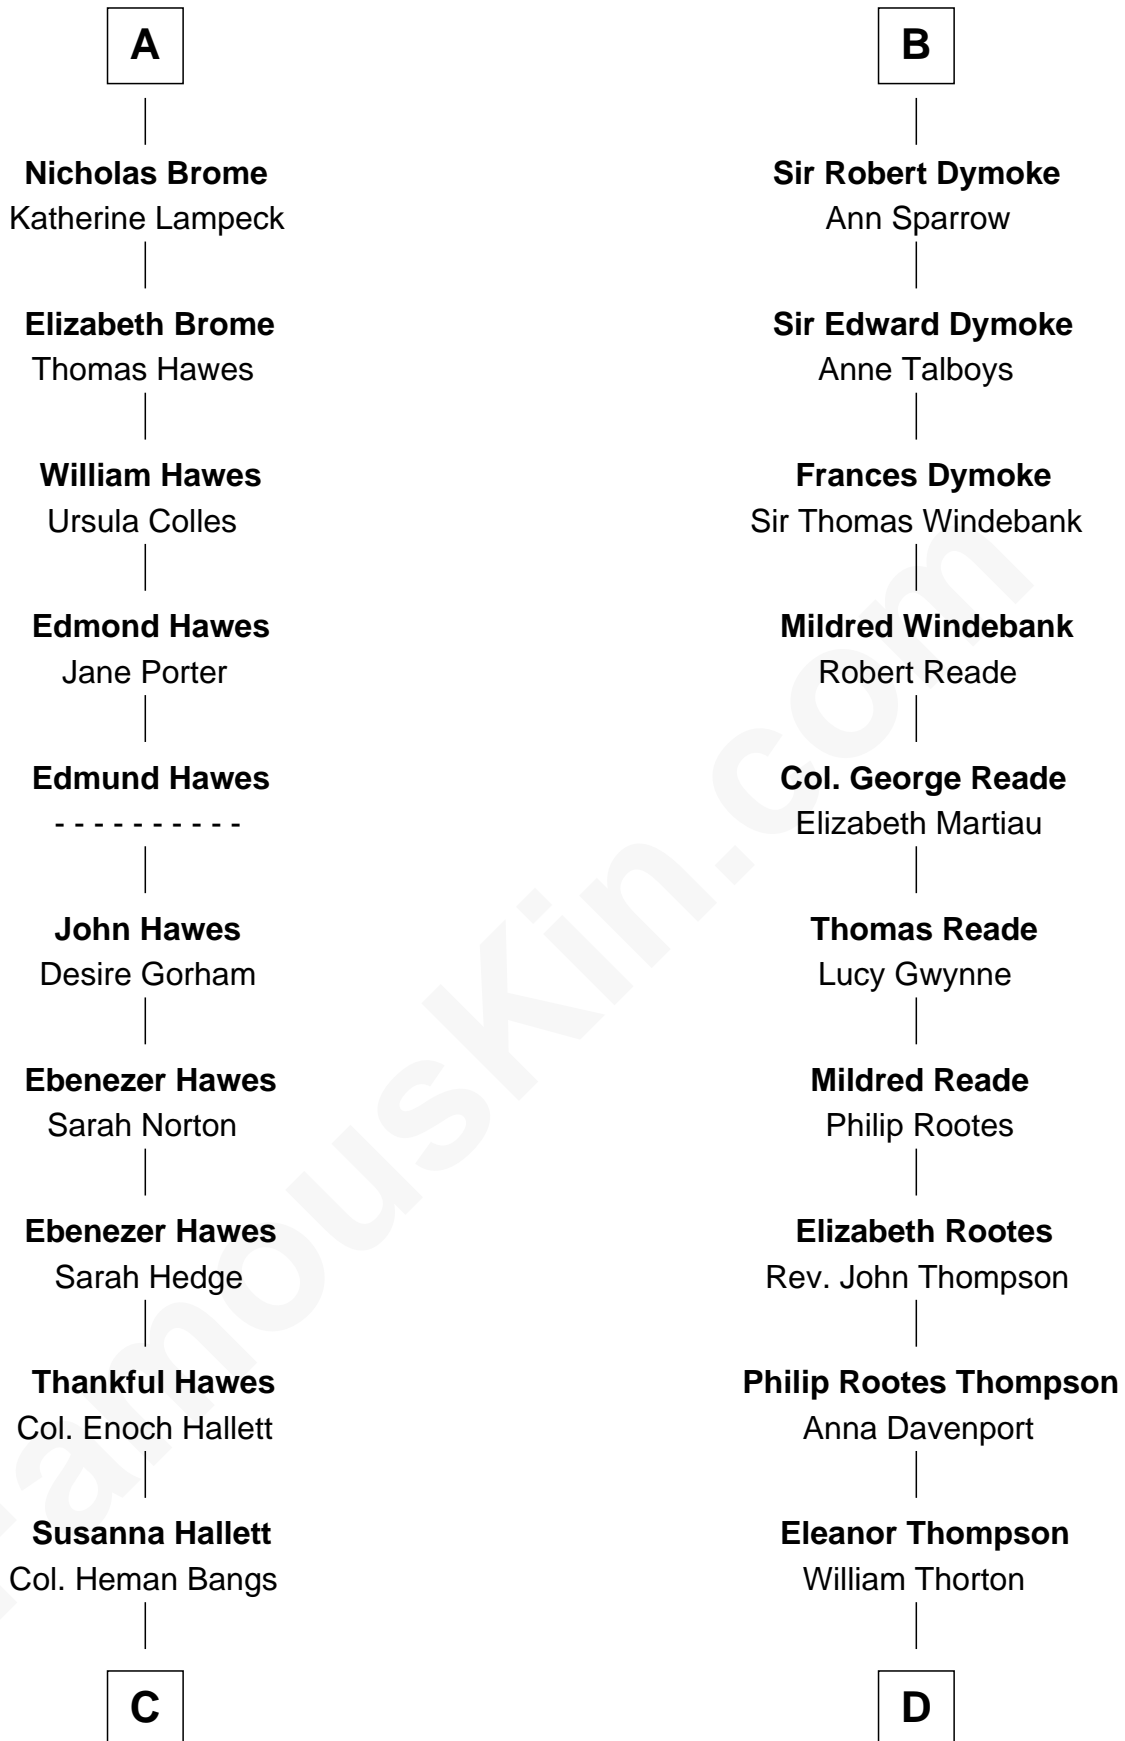

FamousKin.com

Relationship Chart of Eugene Foss

45th Governor of Massachusetts

19th cousin 1 time removed of

General George S. Patton

U.S. Army - World War II

C

Amanda Bangs
Samuel Bartlett Foss

George Edmund Foss
Marcia Cordelia Noble

Eugene Foss
45th Governor of Massachusetts

D

Susanna Thompson Thornton
Andrew Glassell

Susan Thornton Glassell
George Smith Patton

George Smith Patton
Ruth Wilson

General George S. Patton
U.S. Army - World War II