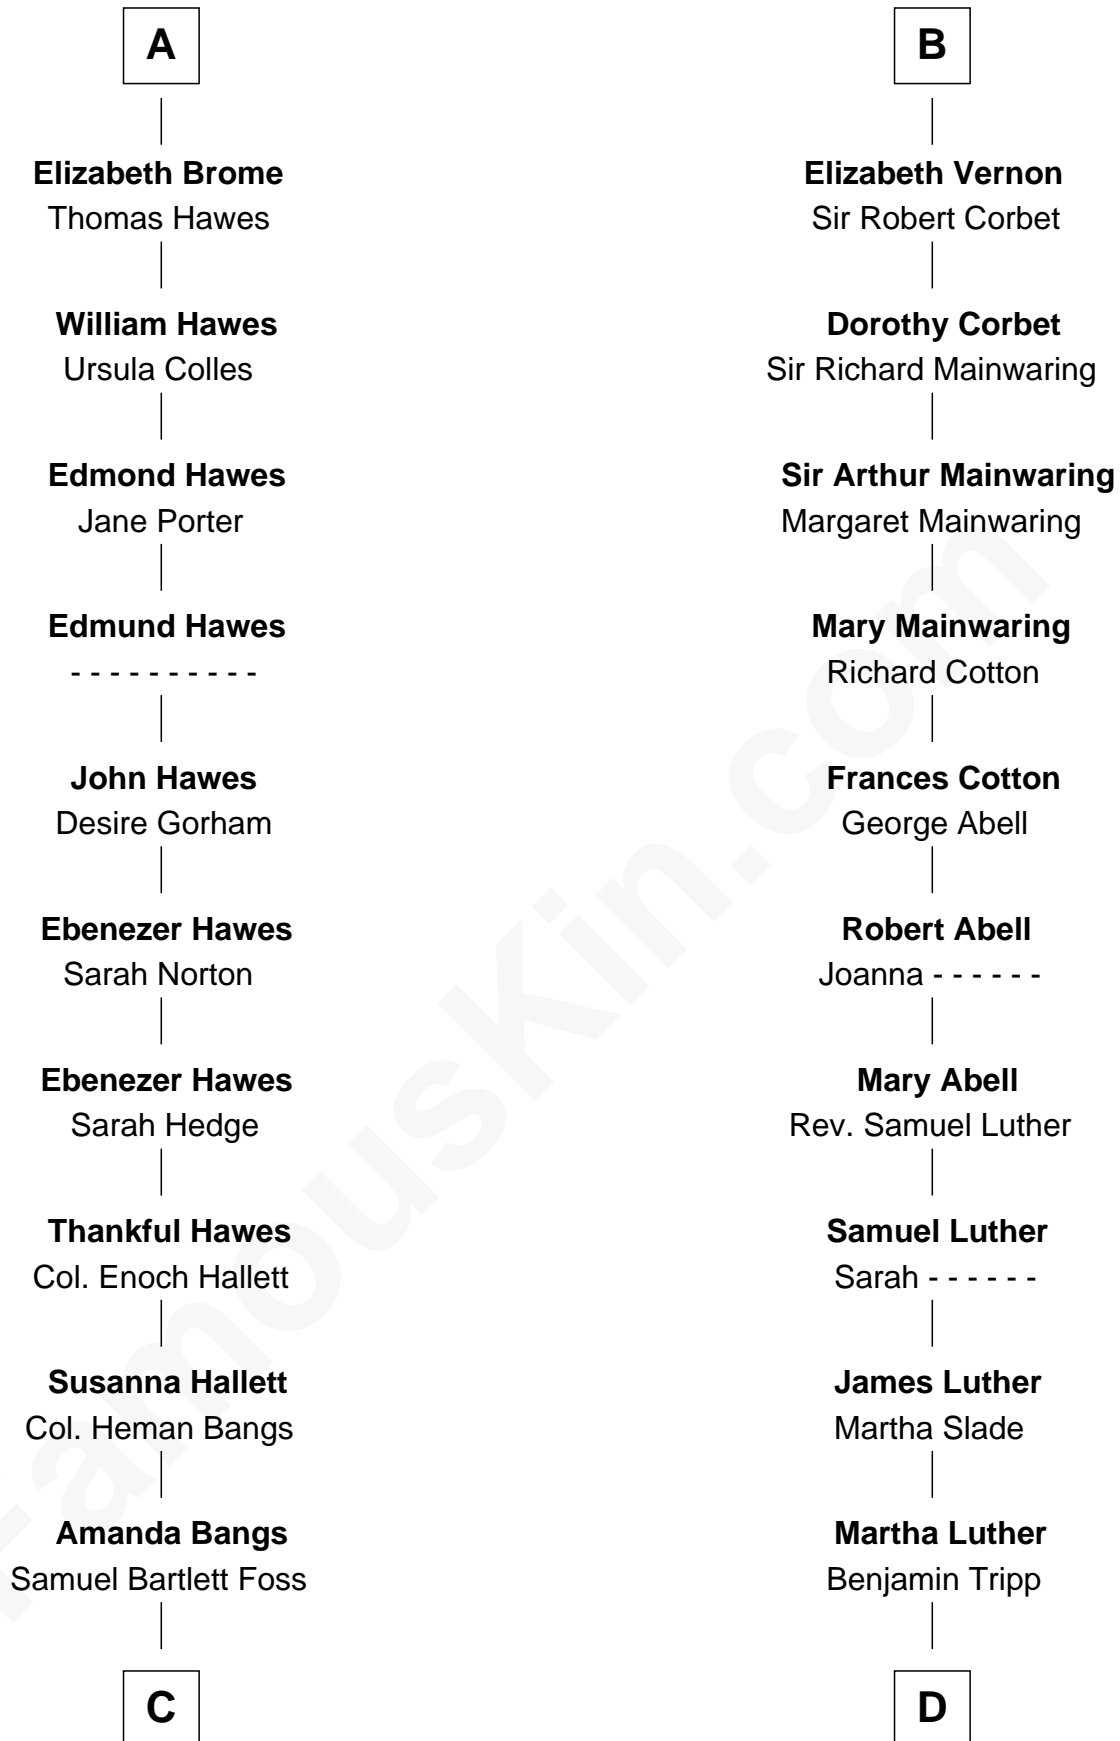

FamousKin.com

Relationship Chart of Eugene Foss

45th Governor of Massachusetts

18th cousin 3 times removed of

Lizzie Borden

Accused Murderess

Sir Robert de Ros

Isabel de Aubeney

C

George Edmund Foss
Marcia Cordelia Noble

Eugene Foss
45th Governor of Massachusetts

D

Susanna Tripp
John Vinnicum

Sarah L. Vinnicum
Joseph Morse

Anthony Morse
Rhoda Morrison

Sarah Anthony Morse
Andrew Jackson Borden

Lizzie Borden
Accused Murderess

FamousKin.com