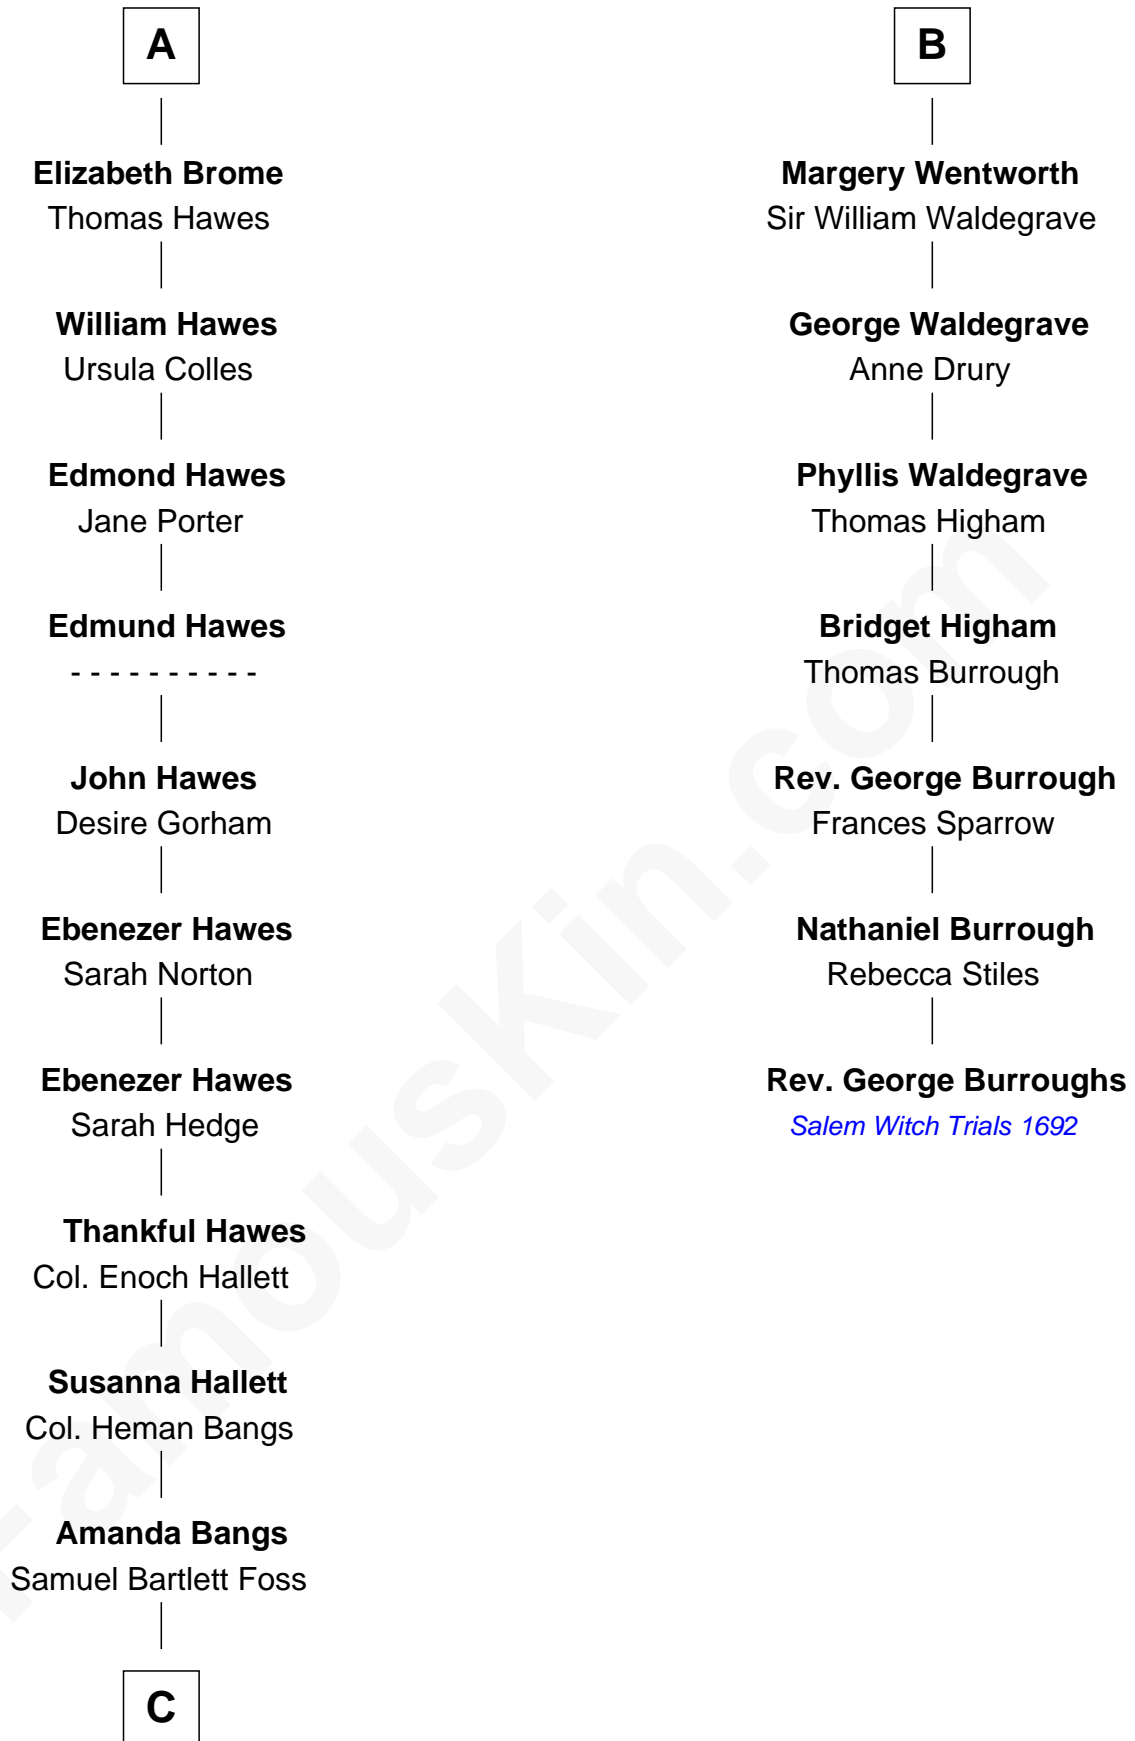

## Relationship Chart of Eugene Foss

45th Governor of Massachusetts

13th cousin 5 times removed of

**Rev. George Burroughs**

Executed for Witchcraft, Salem 1692

**Sir Robert de Ros**

Isabel de Aubeney

**C**

George Edmund Foss

Marcia Cordelia Noble

Eugene Foss

*45th Governor of Massachusetts*

FamousKin.com