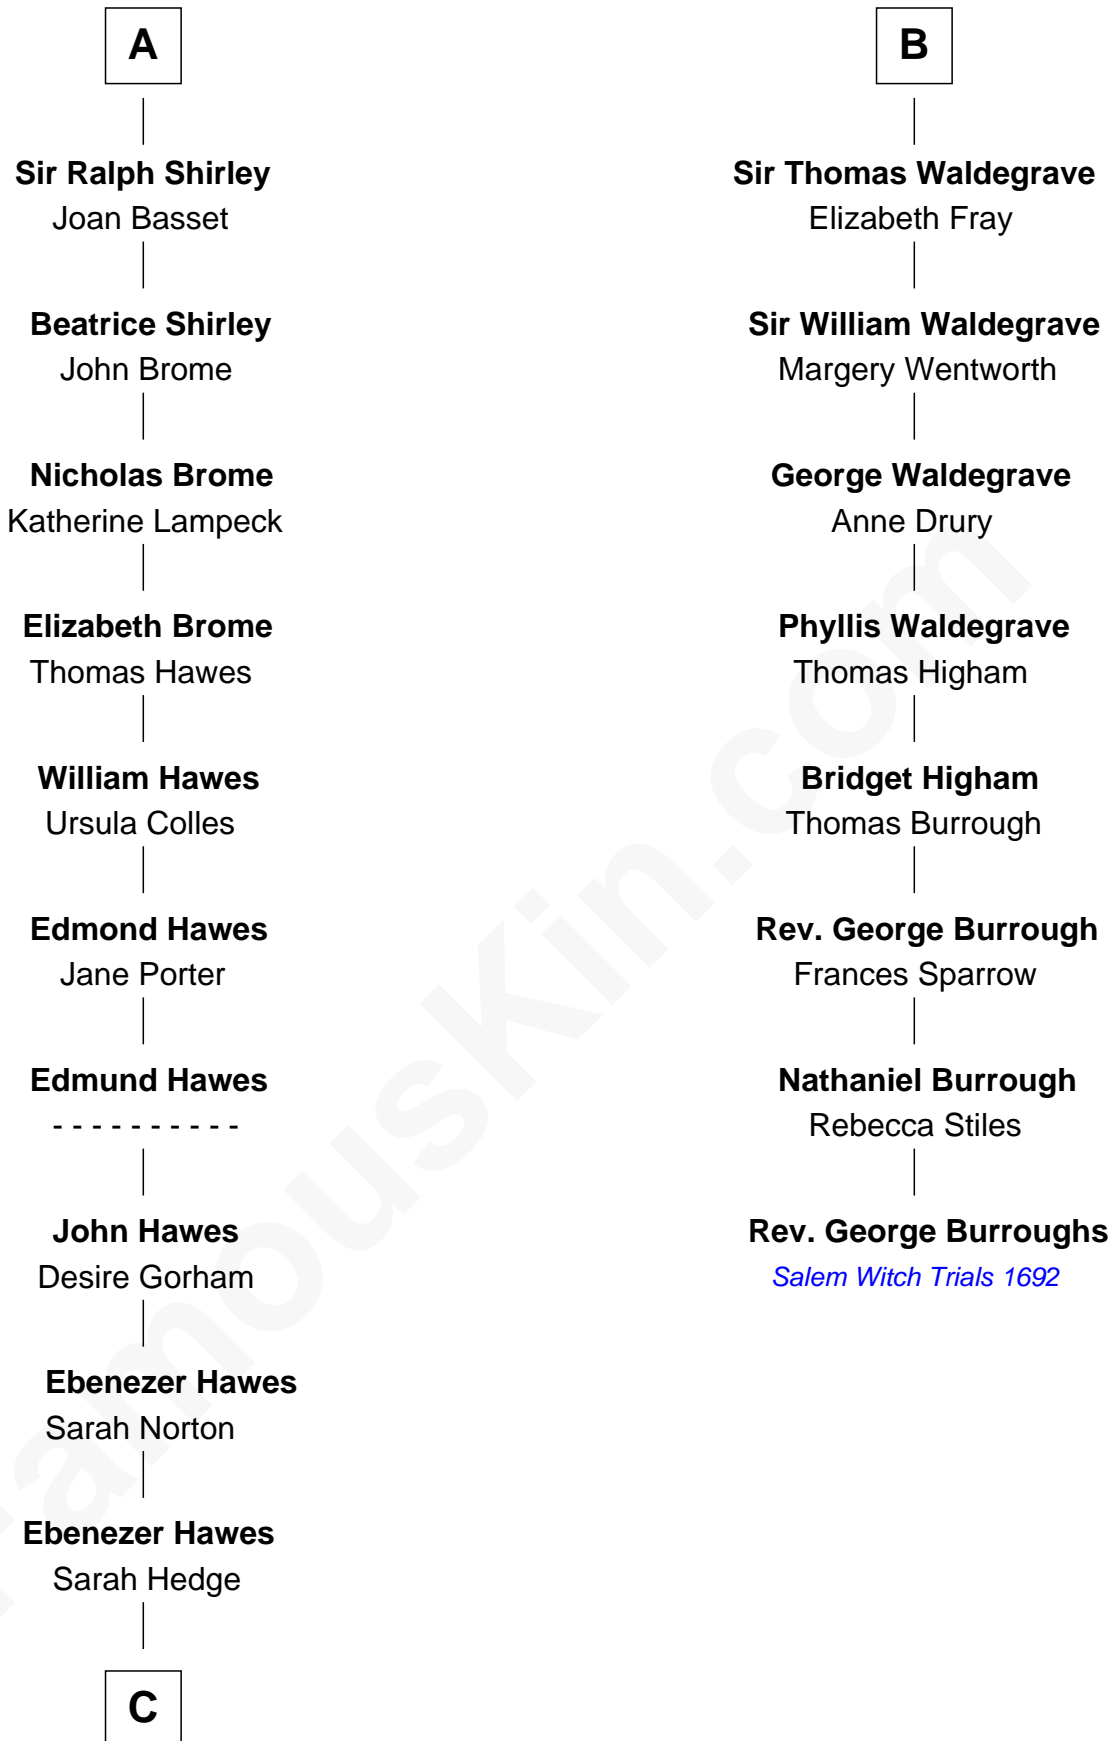

FamousKin.com

Relationship Chart of Eugene Foss

45th Governor of Massachusetts

14th cousin 7 times removed of

Rev. George Burroughs

Executed for Witchcraft, Salem 1692

C

—
Thankful Hawes
Col. Enoch Hallett

—
Susanna Hallett
Col. Heman Bangs

—
Amanda Bangs
Samuel Bartlett Foss

—
George Edmund Foss
Marcia Cordelia Noble

—
Eugene Foss
45th Governor of Massachusetts

FamousKin.com