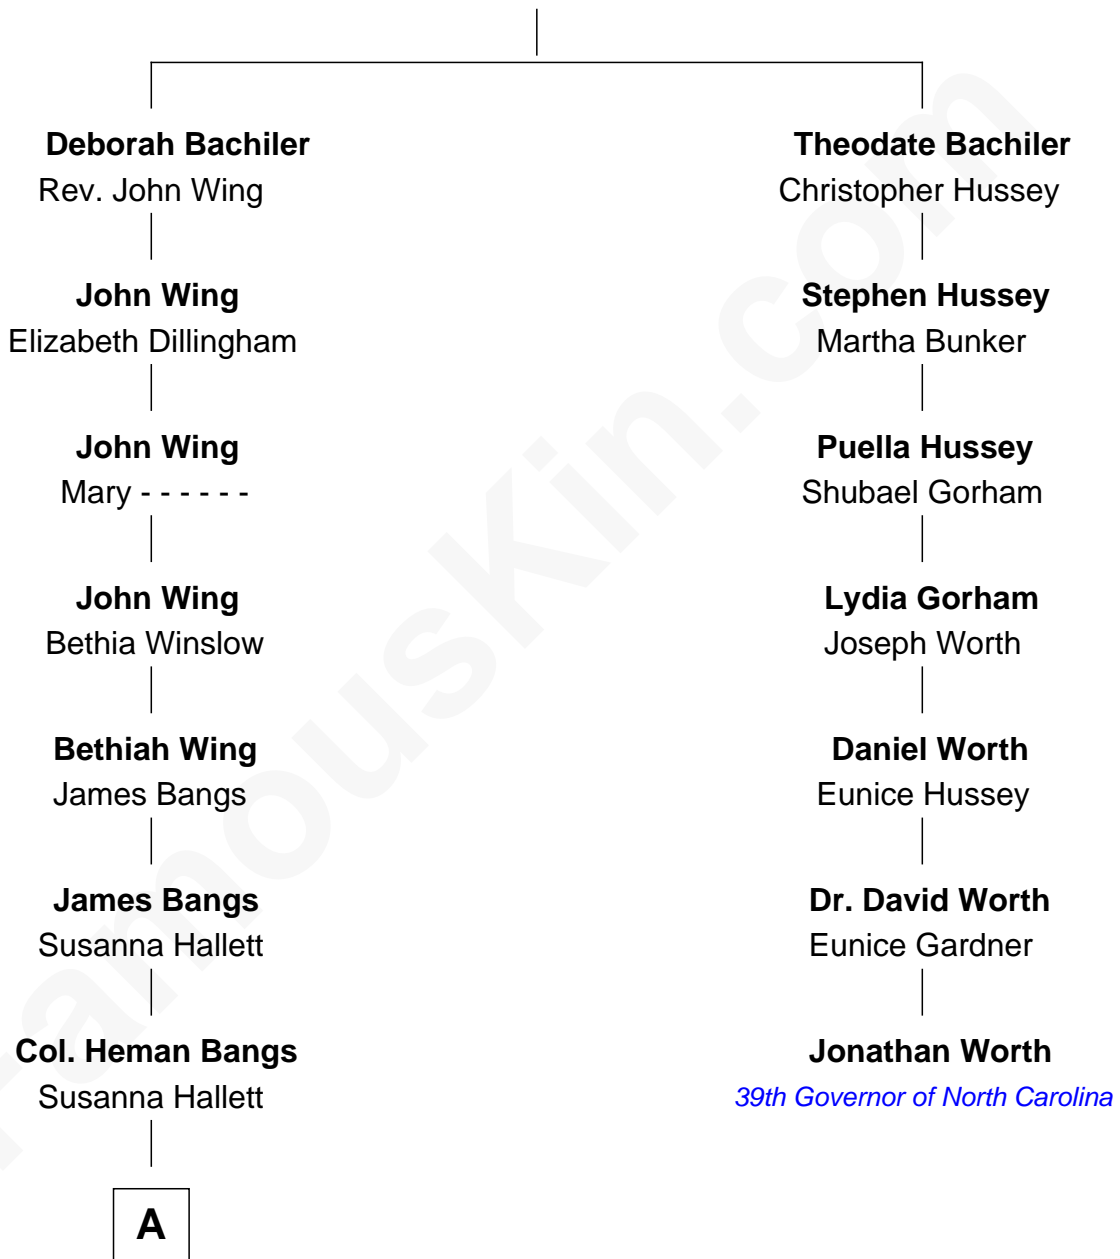

## Relationship Chart of Eugene Foss

45th Governor of Massachusetts

6th cousin 3 times removed of

**Jonathan Worth**

39th Governor of North Carolina

Stephen Bachiler

**A**

**Amanda Bangs**  
Samuel Bartlett Foss

**George Edmund Foss**  
Marcia Cordelia Noble

**Eugene Foss**  
*45th Governor of Massachusetts*

FamousKin.com