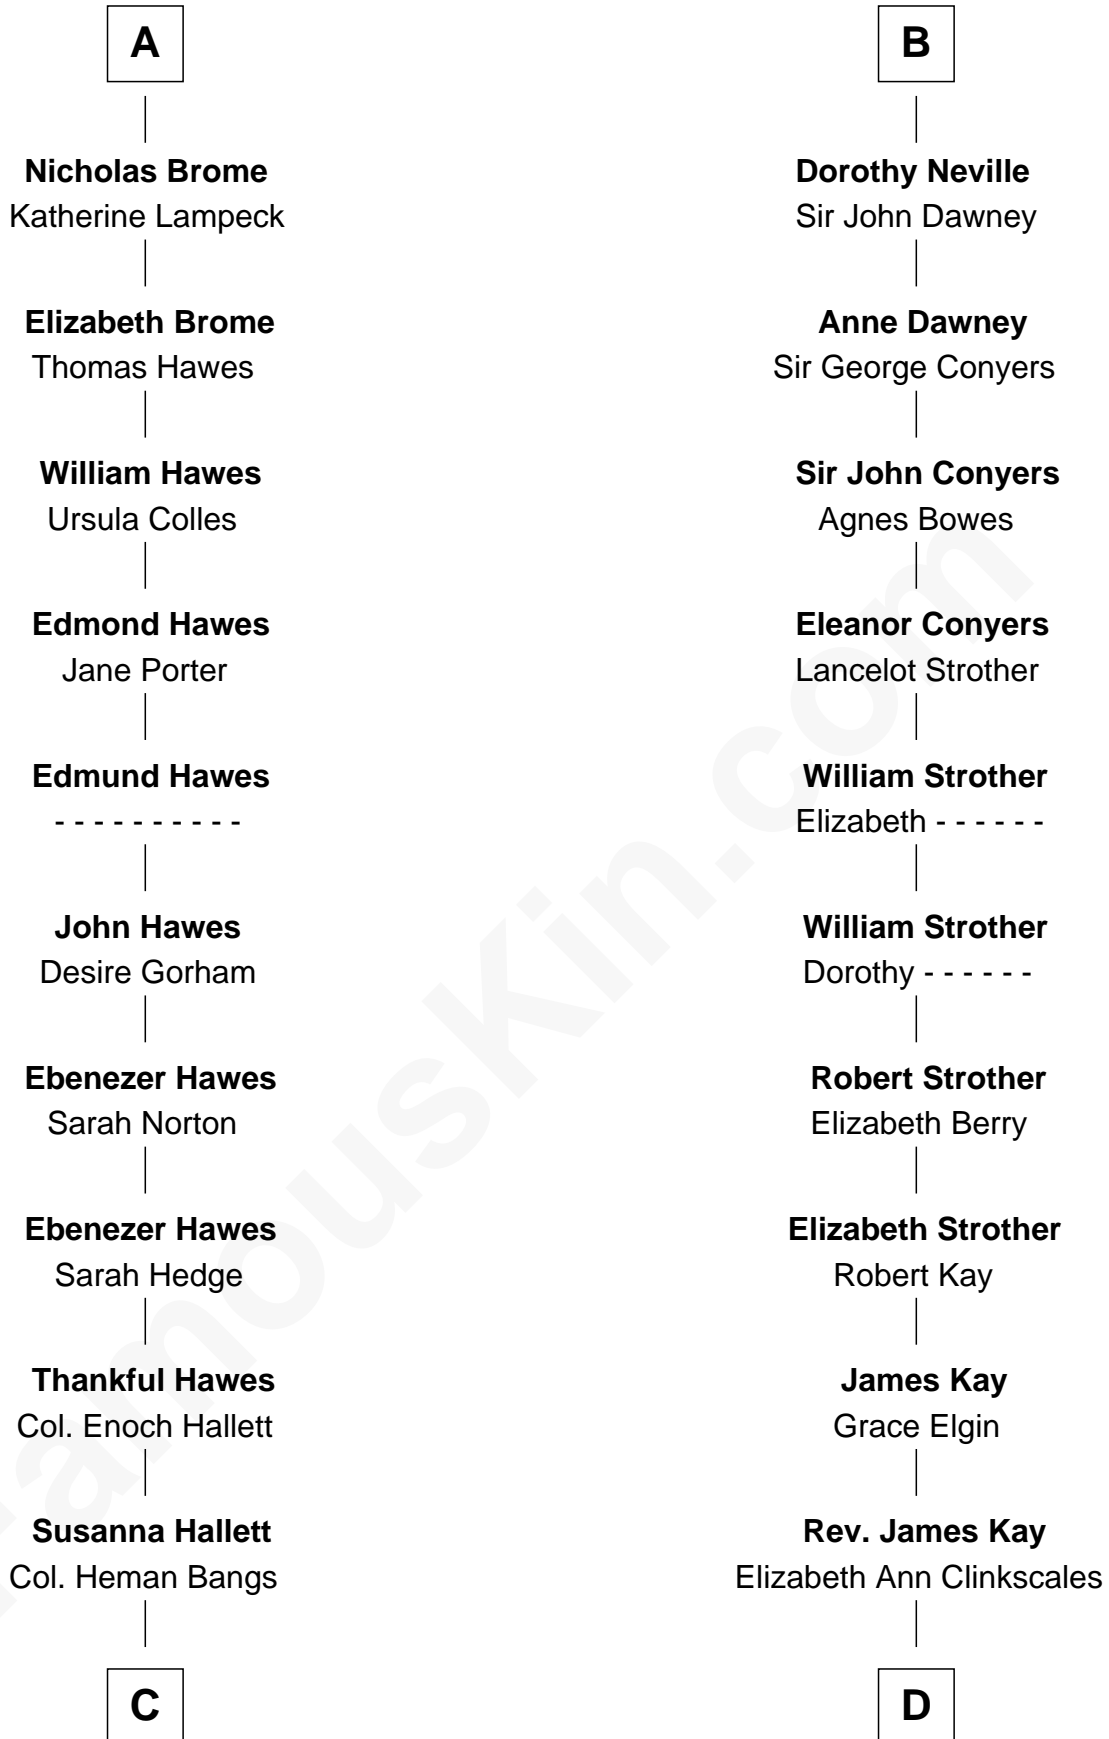

FamousKin.com

Relationship Chart of Eugene Foss

45th Governor of Massachusetts

19th cousin 2 times removed of

Jimmy Carter

39th U.S. President

Sir James de Audley

Ela Longespee

Elizabeth Beauchamp

Sir Henry Neville

Joan Bouchier

Sir Richard Neville

Anne Stafford

B

C

Amanda Bangs
Samuel Bartlett Foss

George Edmund Foss
Marcia Cordelia Noble

Eugene Foss
45th Governor of Massachusetts

D

Mary Kay
John Pratt

James E. Pratt
Sophronia C. Cowan

Nina Pratt
William Archibald Carter

Earl Carter
Lillian Gordy

Jimmy Carter
39th U.S. President