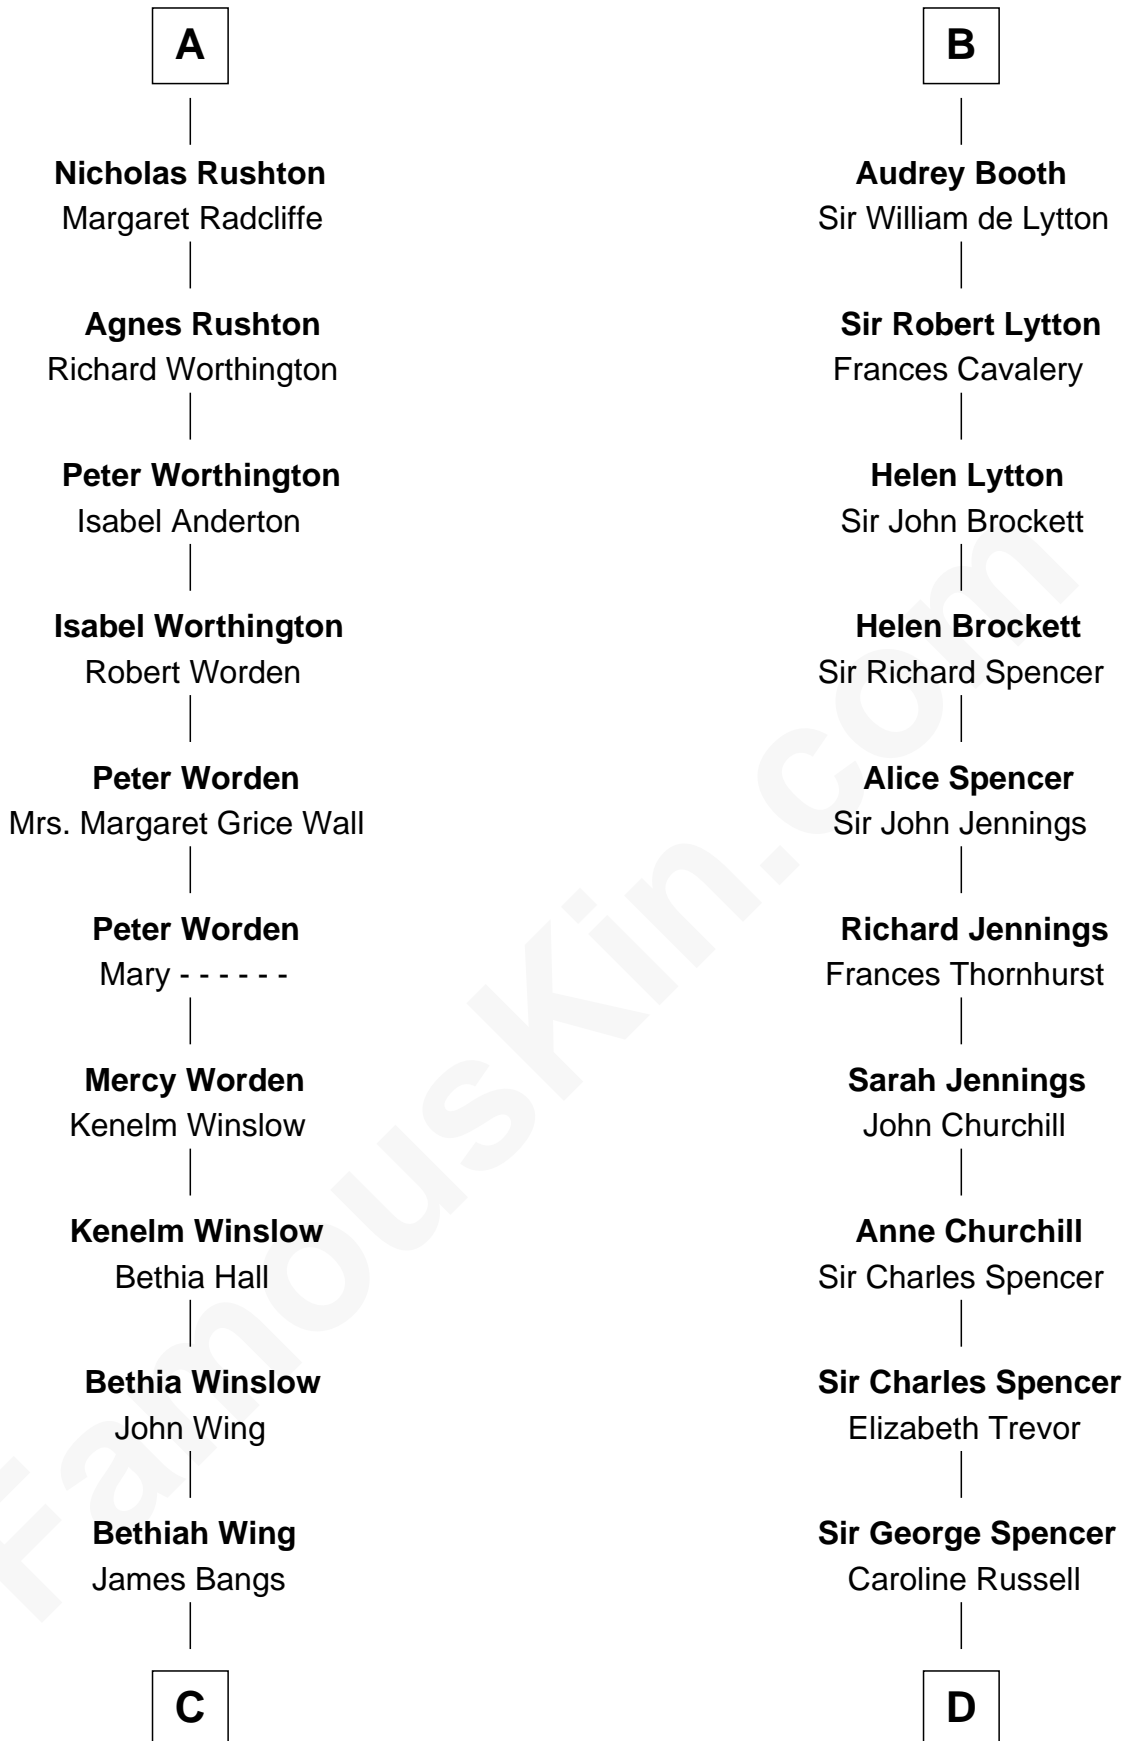

FamousKin.com

Relationship Chart of Eugene Foss

45th Governor of Massachusetts

21st cousin of

Sir Winston Churchill

Prime Minister of the United Kingdom

Sir William de Ros

Eustache Fitz Ralph

Sir George Spencer-Churchill
Jane Stewart

Sir John Winston Spencer-Churchill
Frances Anne Emily Vane

Randolph Henry Spencer-Churchill
Jeanette Jerome

Sir Winston Churchill
Prime Minister of the United Kingdom