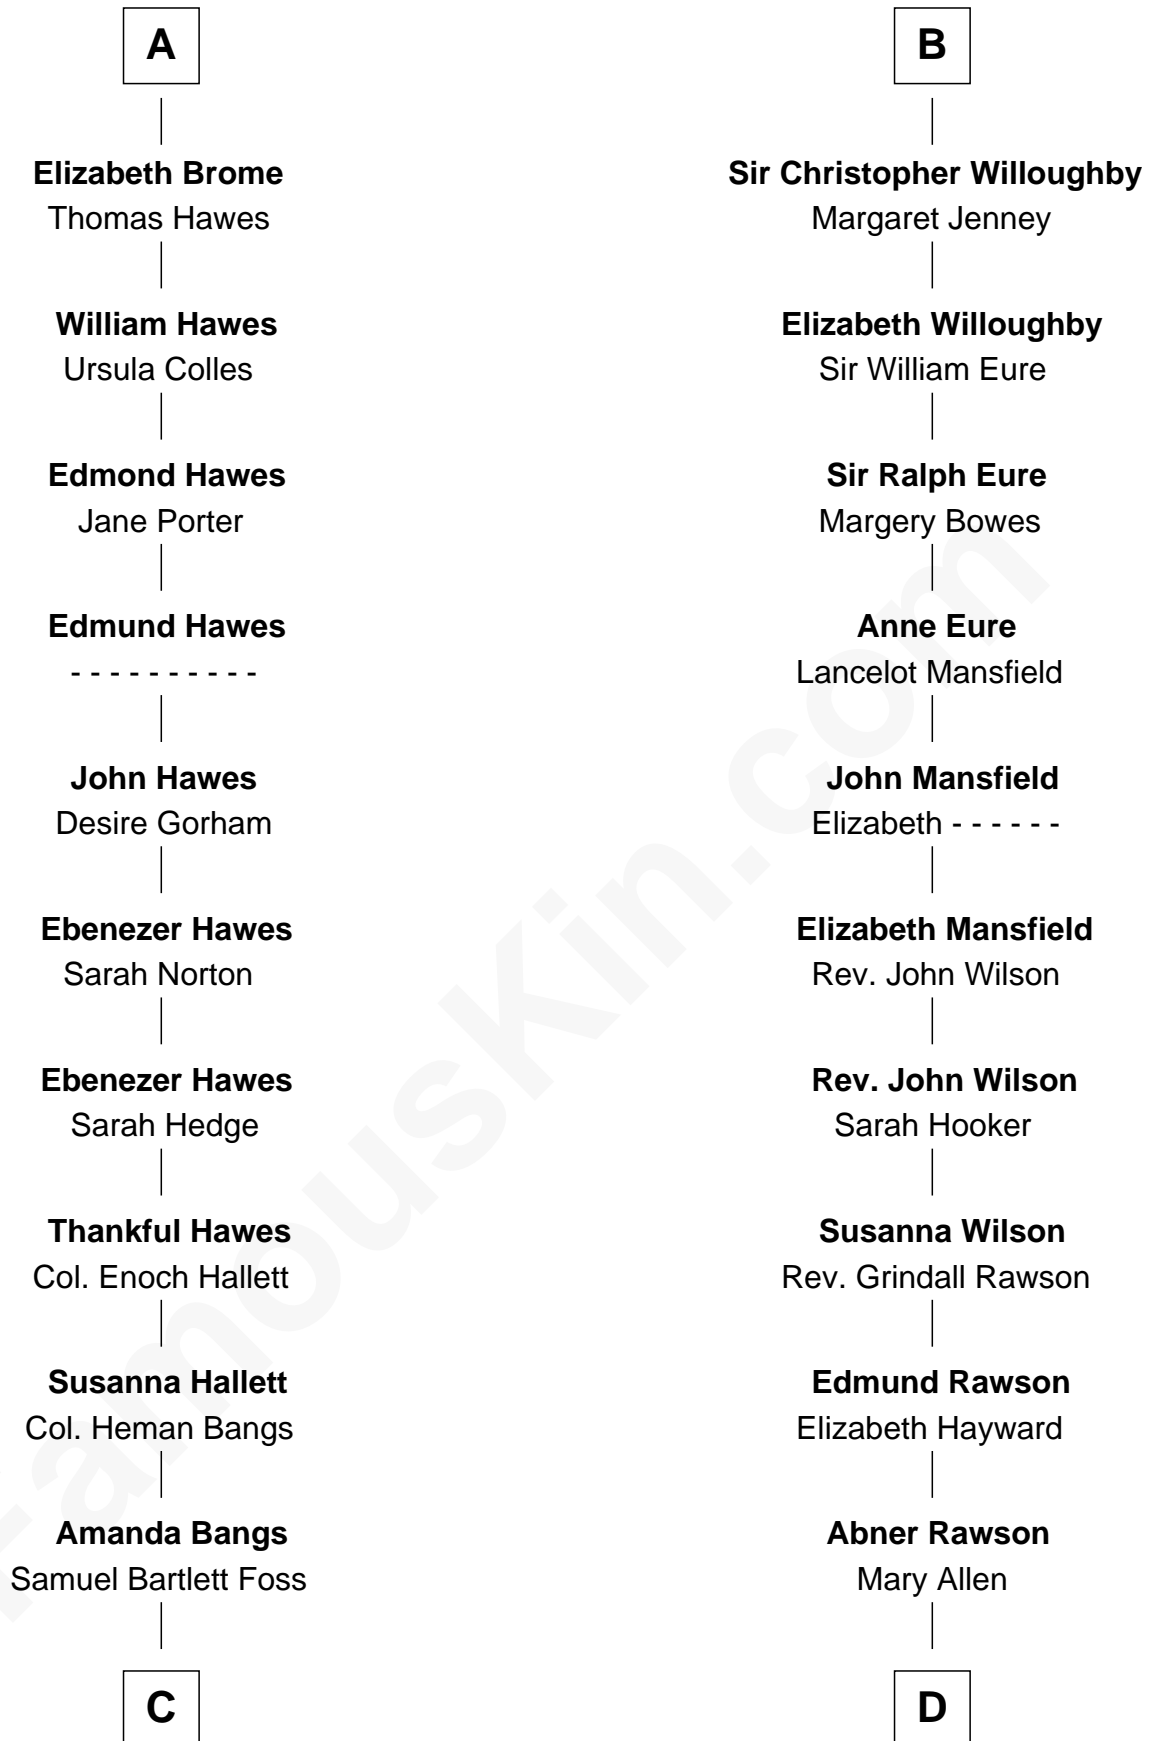

## Relationship Chart of Eugene Foss

45th Governor of Massachusetts

18th cousin 2 times removed of

**William Howard Taft**

27th U.S. President

**Sir Robert de Ros**

Isabel de Aubeney

**C**

**George Edmund Foss**  
Marcia Cordelia Noble

**Eugene Foss**  
*45th Governor of Massachusetts*

**D**

**Rhoda Rawson**  
Aaron Taft

**Peter Rawson Taft**  
Sylvia Howard

**Alphonso Taft**  
Louisa Maria Torrey

**William Howard Taft**  
*27th U.S. President*

FamousKin.com