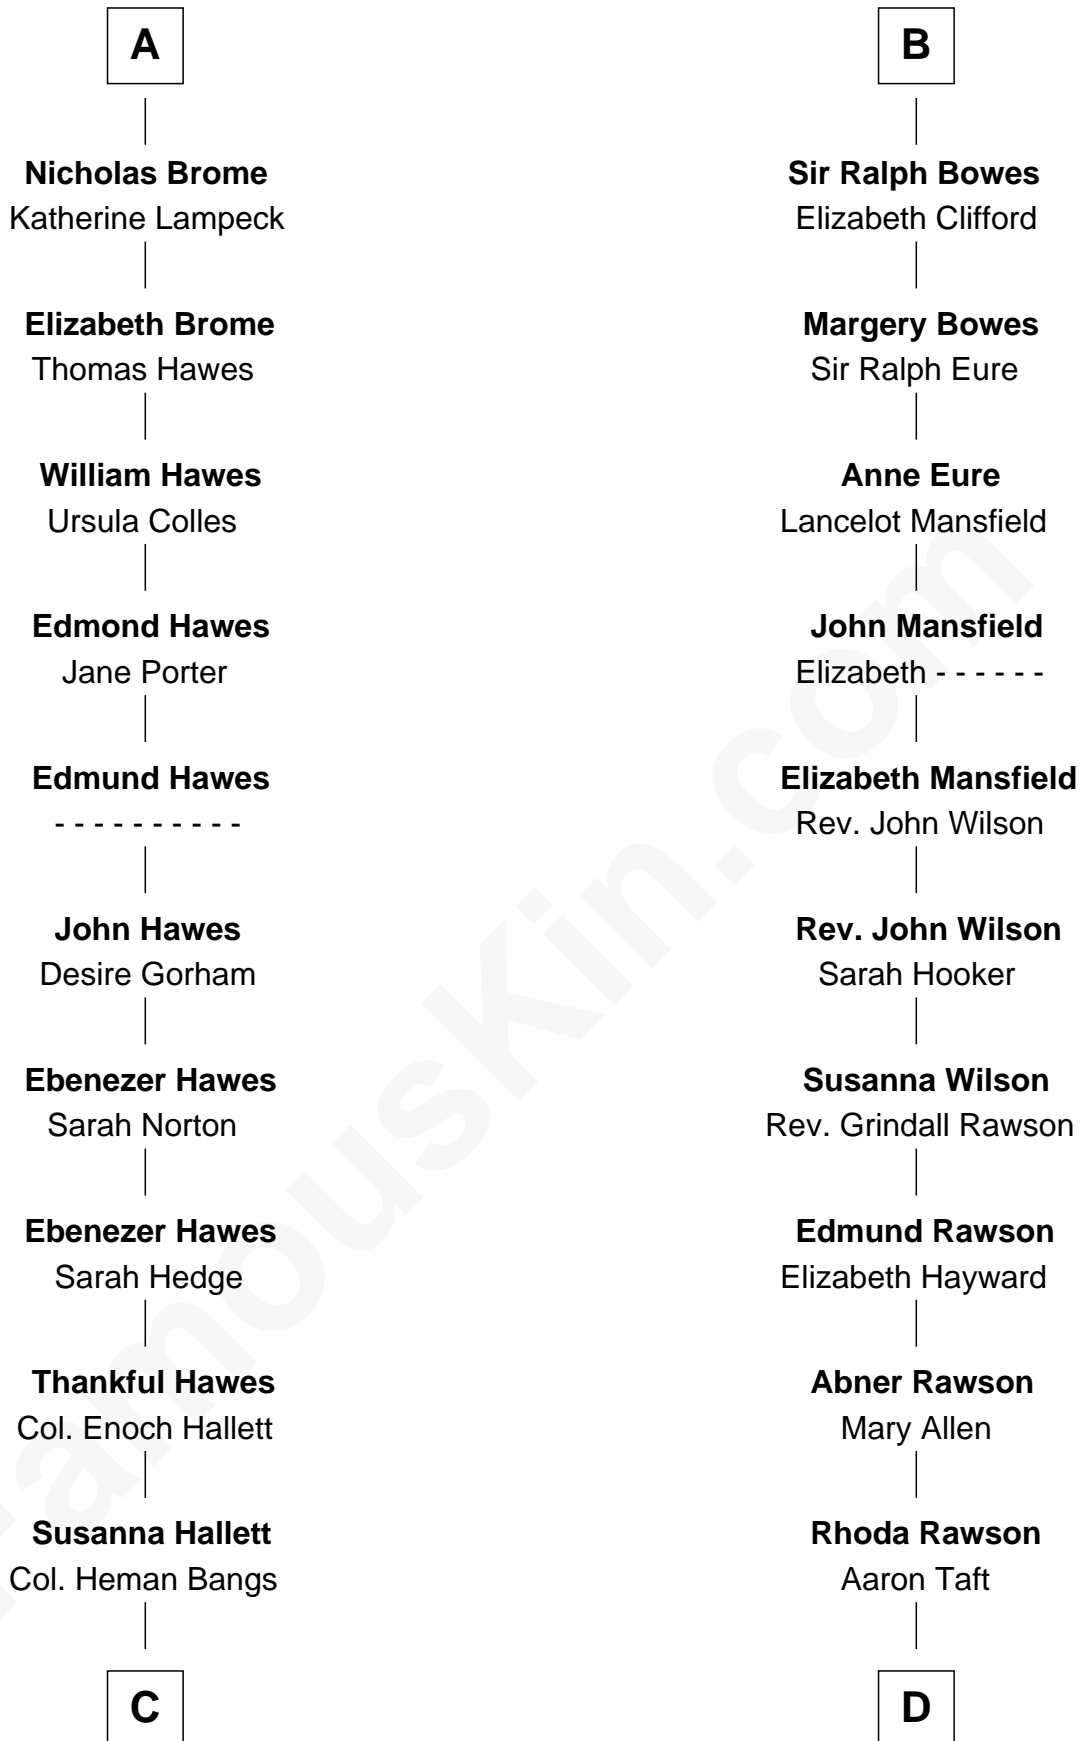

FamousKin.com

Relationship Chart of Eugene Foss

45th Governor of Massachusetts

19th cousin of

William Howard Taft

27th U.S. President

Sir James de Audley

Ela Longespee

Iseult de Mortimer

Alice de Audley

Sir Ralph de Greystoke

Sir William de Greystoke

Joan FitzHenry

Sir Ralph de Greystoke

Katherine de Clifford

Joan de Greystoke

Sir William Bowes

Sir William Bowes

Maud FitzHugh

Sir Ralph Bowes

Margery Conyers

B

C

Amanda Bangs
Samuel Bartlett Foss

George Edmund Foss
Marcia Cordelia Noble

Eugene Foss
45th Governor of Massachusetts

D

Peter Rawson Taft
Sylvia Howard

Alphonso Taft
Louisa Maria Torrey

William Howard Taft
27th U.S. President

FamousKin.com