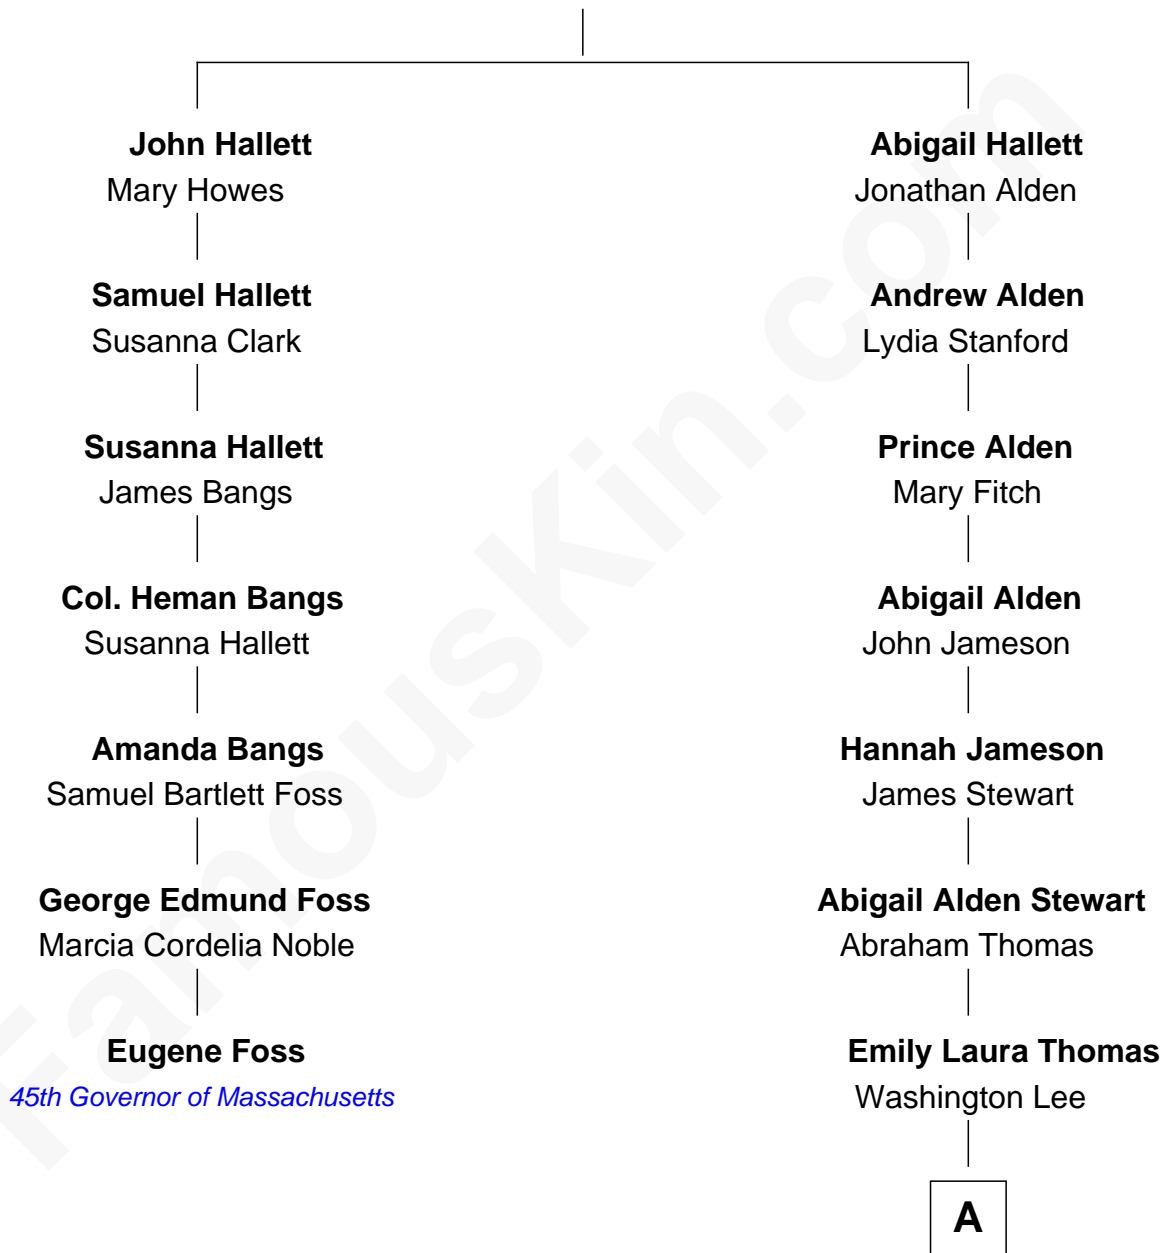

# FamousKin.com

## Relationship Chart of Eugene Foss

45th Governor of Massachusetts

6th cousin 2 times removed of

**Emily Post**

American Author on Etiquette

Andrew Hallett, Jr.

FamousKin.com