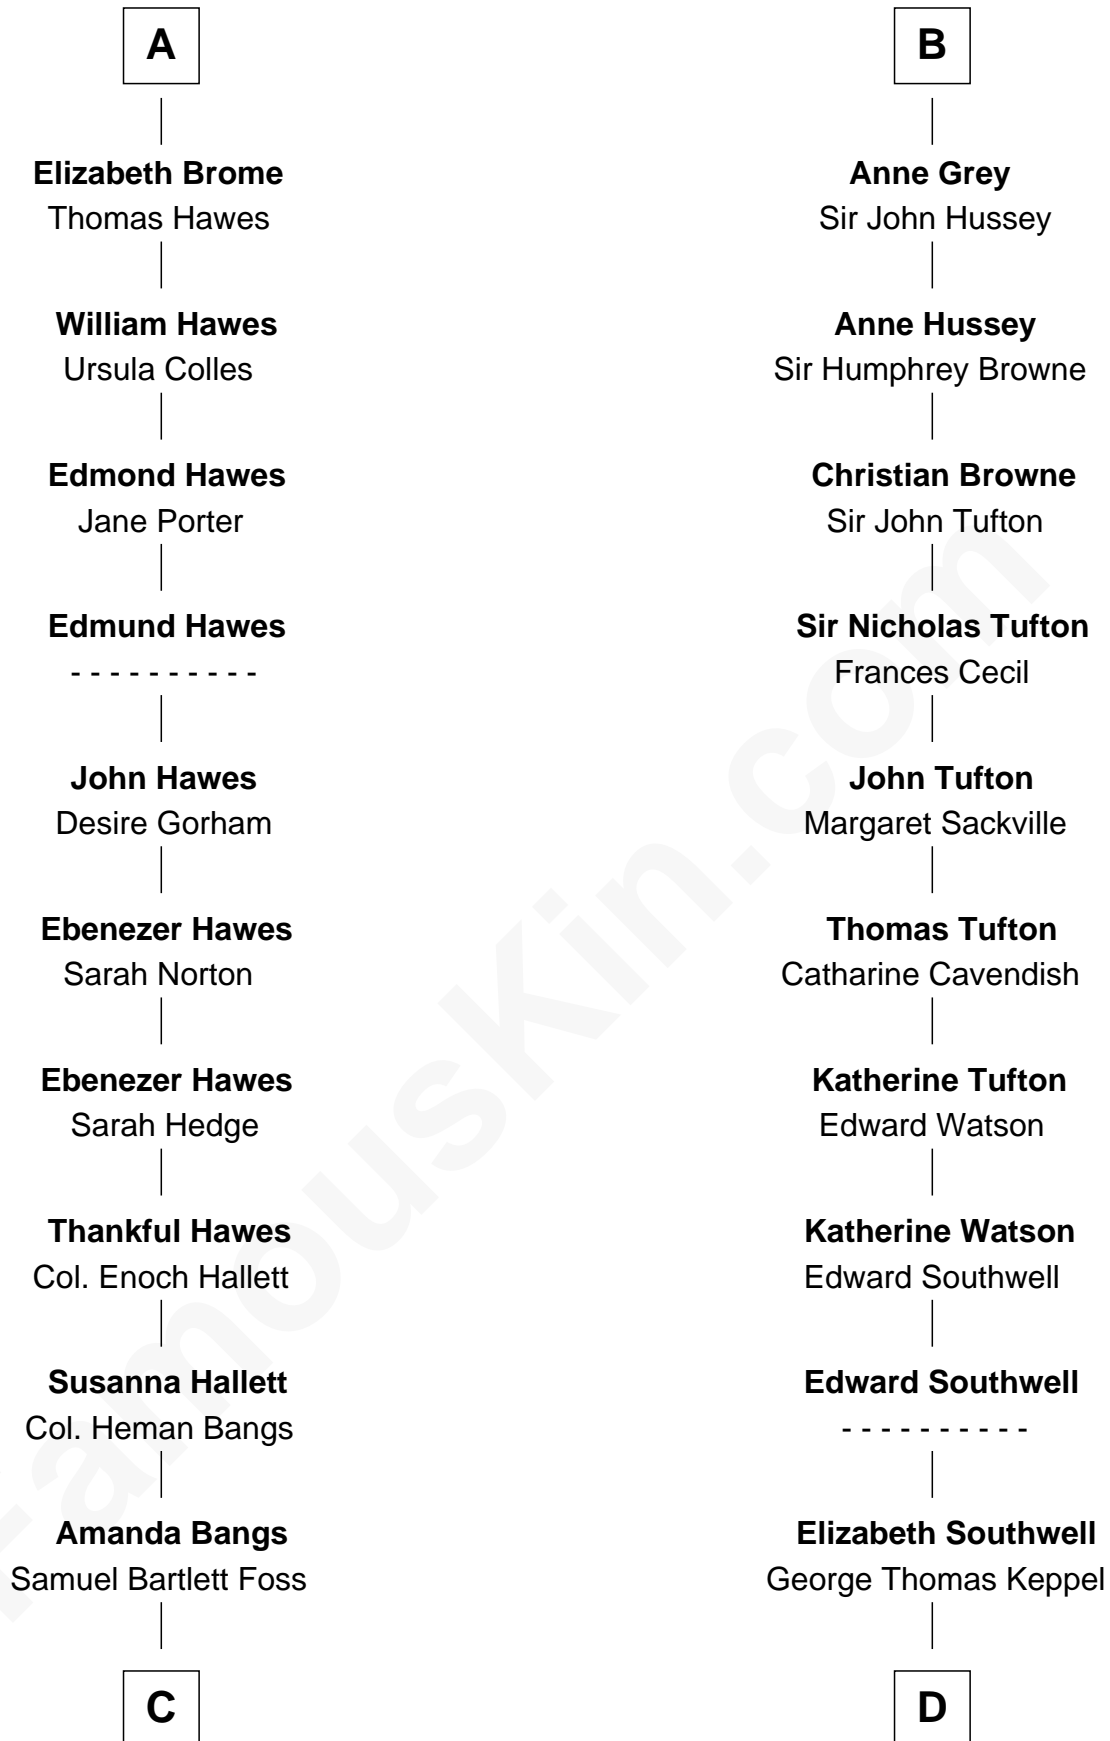

FamousKin.com

Relationship Chart of Eugene Foss

45th Governor of Massachusetts

18th cousin 3 times removed of

Camilla Parker Bowles

Queen Consort of the United Kingdom

Sir Robert de Ros

Isabel de Aubeney

C

George Edmund Foss
Marcia Cordelia Noble

Eugene Foss
45th Governor of Massachusetts

D

William Coutts Keppel
Sophia Mary McNab

George Keppel
Alice Frederica Edmonstone

Sonia Rosemary Keppel
Roland Calvert Cubitt